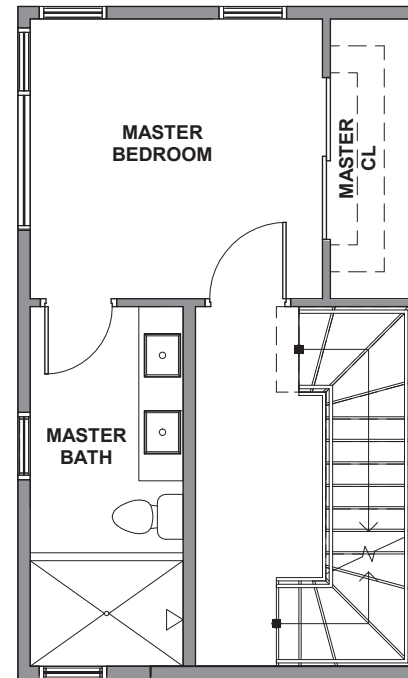

3940 B3

Level 1

Level 2

Level 3

Rooftop Deck

3940 S Pearl Street, Seattle, WA 98118
1206 SF | 2 Beds | 1.75 Baths

 Floor plans are provided for illustrative and general informational purposes only. In a continuing effort to improve our products and designs, final construction elevations, square footages, floor plan layouts and/or materials and colors may vary. Buyer to verify all information to their own satisfaction.