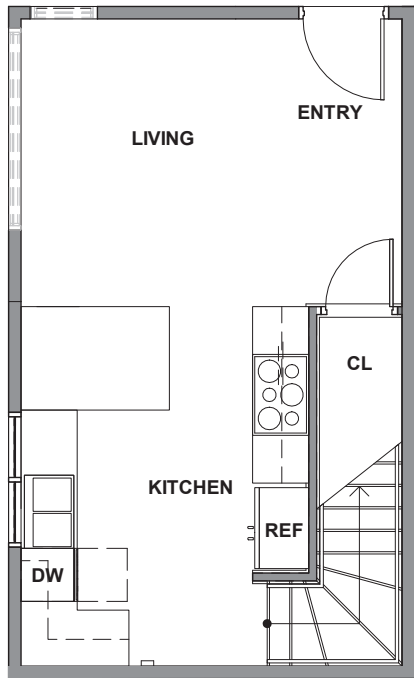

3940 B3

Level 1

Level 2

Level 3

Rooftop Deck

3940 S Pearl Street, Seattle, WA 98118
1206 SF | 2 Beds | 1.75 Baths

 Floor plans are provided for illustrative and general informational purposes only. In a continuing effort to improve our products and designs, final construction elevations, square footages, floor plan layouts and/or materials and colors may vary. Buyer to verify all information to their own satisfaction.