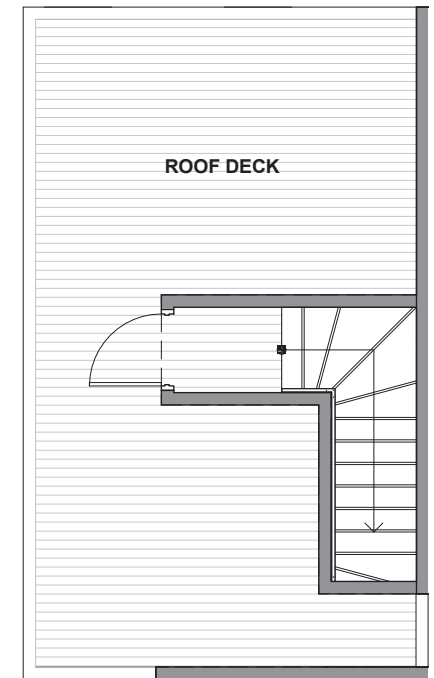

3940 B3

Level 1

Level 2

Level 3

Rooftop Deck

3940 S Pearl Street, Seattle, WA 98118
1206 SF | 2 Beds | 1.75 Baths

 Floor plans are provided for illustrative and general informational purposes only. In a continuing effort to improve our products and designs, final construction elevations, square footages, floor plan layouts and/or materials and colors may vary. Buyer to verify all information to their own satisfaction.