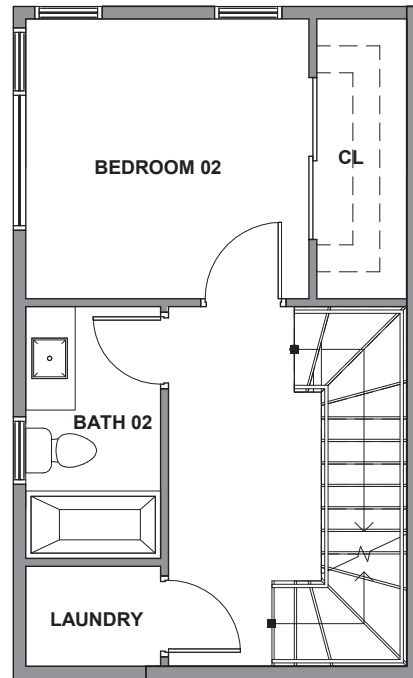

3940 B3

Level 1

Level 2

Level 3

Rooftop Deck

3940 S Pearl Street, Seattle, WA 98118
1206 SF | 2 Beds | 1.75 Baths

 Floor plans are provided for illustrative and general informational purposes only. In a continuing effort to improve our products and designs, final construction elevations, square footages, floor plan layouts and/or materials and colors may vary. Buyer to verify all information to their own satisfaction.