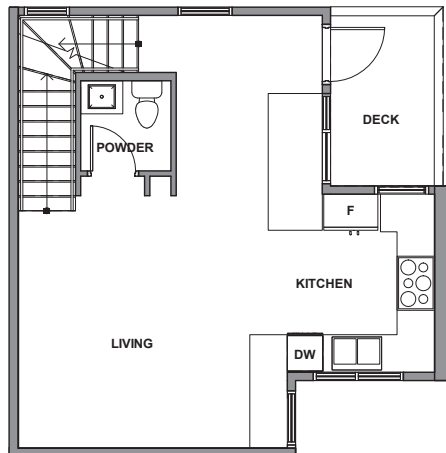

3940 B4

Level 1

Level 2

Level 3

Rooftop Deck

3940 S Pearl Street, Seattle, WA 98118

1462 SF | 2 Beds | 2.25 Baths

 Floor plans are provided for illustrative and general informational purposes only. In a continuing effort to improve our products and designs, final construction elevations, square footages, floor plan layouts and/or materials and colors may vary. Buyer to verify all information to their own satisfaction.