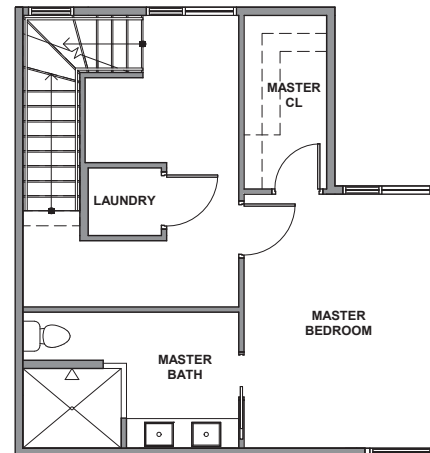

3940 B4

Level 1

Level 2

Level 3

Rooftop Deck

3940 S Pearl Street, Seattle, WA 98118

1462 SF | 2 Beds | 2.25 Baths

 Floor plans are provided for illustrative and general informational purposes only. In a continuing effort to improve our products and designs, final construction elevations, square footages, floor plan layouts and/or materials and colors may vary. Buyer to verify all information to their own satisfaction.