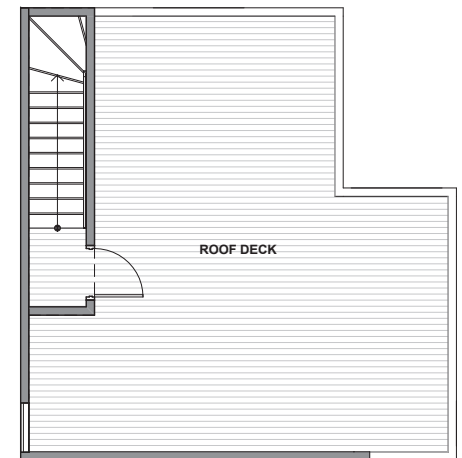

3940 B4

Level 1

Level 2

Level 3

Rooftop Deck

3940 S Pearl Street, Seattle, WA 98118

1462 SF | 2 Beds | 2.25 Baths

 Floor plans are provided for illustrative and general informational purposes only. In a continuing effort to improve our products and designs, final construction elevations, square footages, floor plan layouts and/or materials and colors may vary. Buyer to verify all information to their own satisfaction.