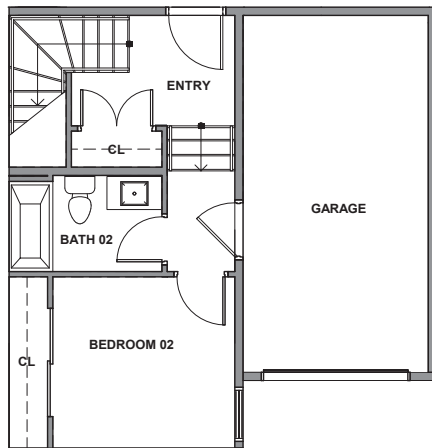

3940 B4

Level 1

Level 2

Level 3

Rooftop Deck

3940 S Pearl Street, Seattle, WA 98118

1462 SF | 2 Beds | 2.25 Baths

 Floor plans are provided for illustrative and general informational purposes only. In a continuing effort to improve our products and designs, final construction elevations, square footages, floor plan layouts and/or materials and colors may vary. Buyer to verify all information to their own satisfaction.