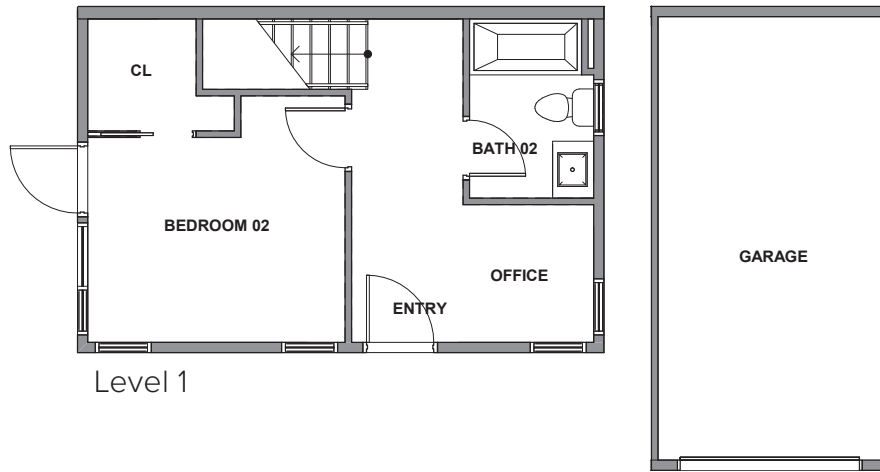

3940 B5

3940 S Pearl Street, Seattle, WA 98118  
 1566 SF | 2 Beds | 1.75 Baths

 Floor plans are provided for illustrative and general informational purposes only. In a continuing effort to improve our products and designs, final construction elevations, square footages, floor plan layouts and/or materials and colors may vary. Buyer to verify all information to their own satisfaction.

shelter | HOMES

Habitat for the Modern Life Form.