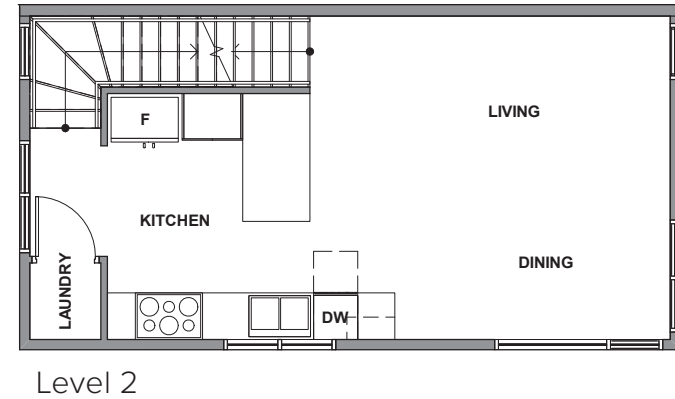

3940 B5

3940 S Pearl Street, Seattle, WA 98118  
 1566 SF | 2 Beds | 1.75 Baths

 Floor plans are provided for illustrative and general informational purposes only. In a continuing effort to improve our products and designs, final construction elevations, square footages, floor plan layouts and/or materials and colors may vary. Buyer to verify all information to their own satisfaction.

shelter | HOMES

Habitat for the Modern Life Form.