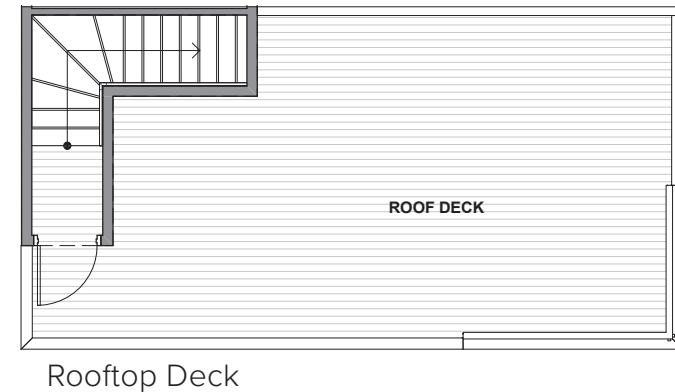

3940 B5

3940 S Pearl Street, Seattle, WA 98118  
 1566 SF | 2 Beds | 1.75 Baths

 Floor plans are provided for illustrative and general informational purposes only. In a continuing effort to improve our products and designs, final construction elevations, square footages, floor plan layouts and/or materials and colors may vary. Buyer to verify all information to their own satisfaction.