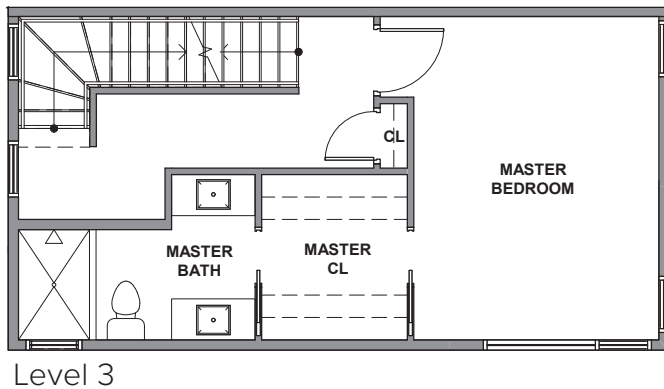

3940 B5

3940 S Pearl Street, Seattle, WA 98118  
 1566 SF | 2 Beds | 1.75 Baths

 Floor plans are provided for illustrative and general informational purposes only. In a continuing effort to improve our products and designs, final construction elevations, square footages, floor plan layouts and/or materials and colors may vary. Buyer to verify all information to their own satisfaction.

shelter | HOMES

Habitat for the Modern Life Form.