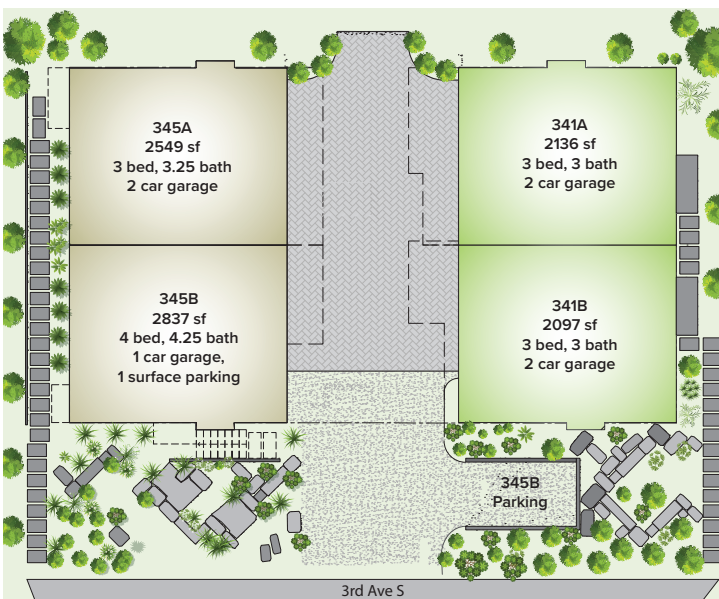

KIRKLAND LUXURY LIVING!

COMING SOON!

Presenting Cedar Ridge...Four luxurious townhomes offering spacious and open-concept living! Contemporary design, fresh interiors and high-end finishes throughout. Each home provides stunning territorial and lake views from your private rooftop deck. All of this just steps from downtown Kirkland.