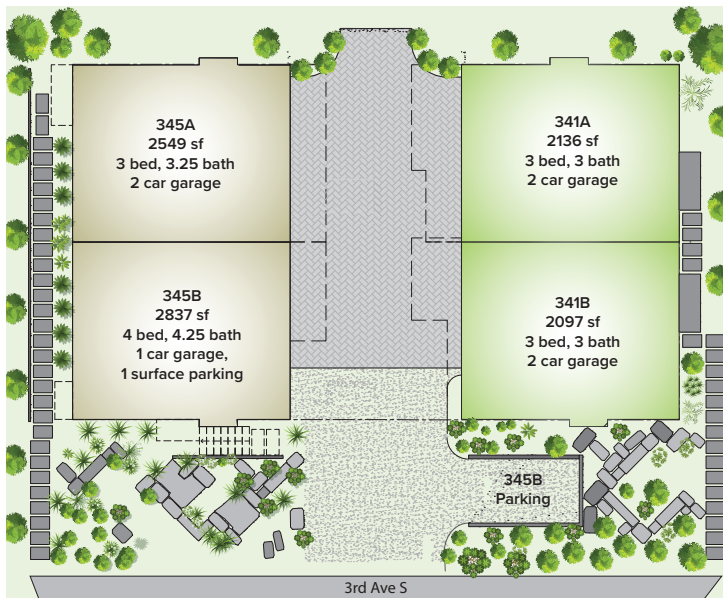

KIRKLAND LUXURY LIVING!

WALK SCORE 82

PRIVATE
ROOFTOP
DECKS!

COMING SOON!

Cedar Ridge....Four luxurious townhomes offering spacious and open-concept living! Contemporary design, fresh interiors and high-end finishes throughout. Each home provides stunning territorial and lake views from your private rooftop deck. All just steps from downtown Kirkland.