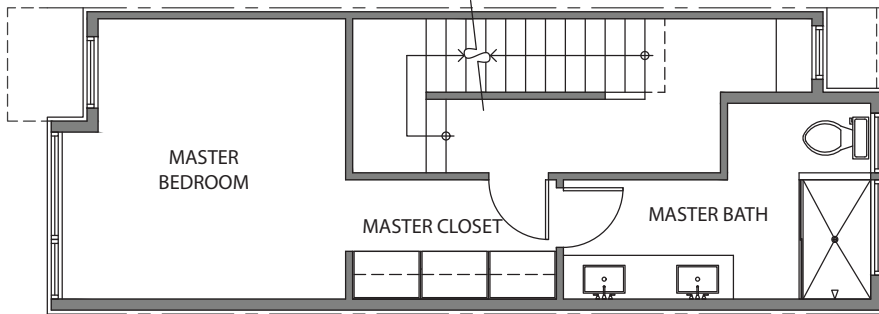

Unit 2

Level 1

Level 2

Level 3

Rooftop

2324-2326 Yale Ave E, Seattle, WA 98102
 1,388 SF | 2 Beds | 1.75 Baths

Floor plans are provided for illustrative and general informational purposes only. In a continuing effort to improve our products and designs, final construction elevations, square footages, floor plan layouts and/or materials and colors may vary. Buyer to verify all information to their own satisfaction.

Habitat for the Modern Life Form.