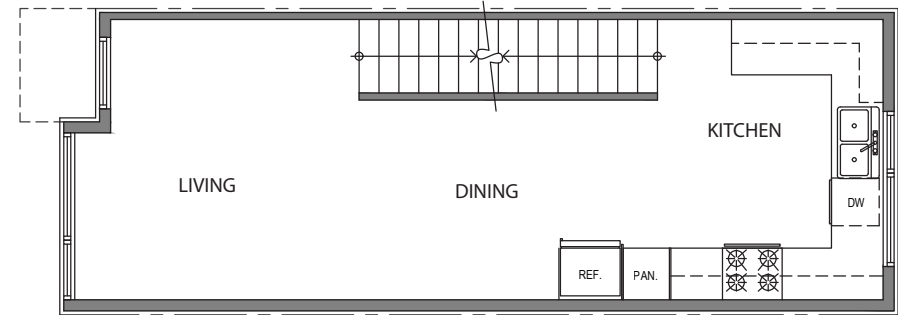

Unit 2

Level 1

Level 2

Level 3

Rooftop

2324-2326 Yale Ave E, Seattle, WA 98102
 1,388 SF | 2 Beds | 1.75 Baths

Floor plans are provided for illustrative and general informational purposes only. In a continuing effort to improve our products and designs, final construction elevations, square footages, floor plan layouts and/or materials and colors may vary. Buyer to verify all information to their own satisfaction.

Habitat for the Modern Life Form.