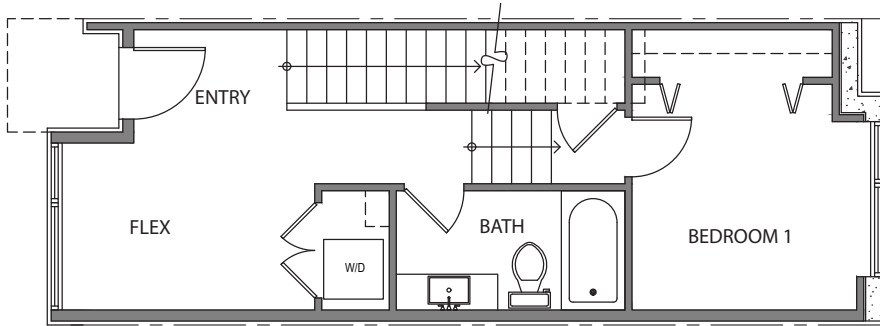

Unit 2

Level 1

Level 2

Level 3

Rooftop

2324-2326 Yale Ave E, Seattle, WA 98102
 1,388 SF | 2 Beds | 1.75 Baths

Floor plans are provided for illustrative and general informational purposes only. In a continuing effort to improve our products and designs, final construction elevations, square footages, floor plan layouts and/or materials and colors may vary. Buyer to verify all information to their own satisfaction.

Habitat for the Modern Life Form.