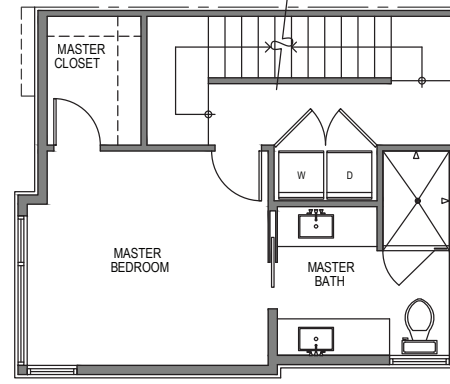

Unit 3

Level 1

Level 2

Level 3

Rooftop

2324-2326 Yale Ave E, Seattle, WA 98102
 1,235 SF | 2 Beds | 1.75 Baths

Floor plans are provided for illustrative and general informational purposes only. In a continuing effort to improve our products and designs, final construction elevations, square footages, floor plan layouts and/or materials and colors may vary. Buyer to verify all information to their own satisfaction.

Habitat for the Modern Life Form.