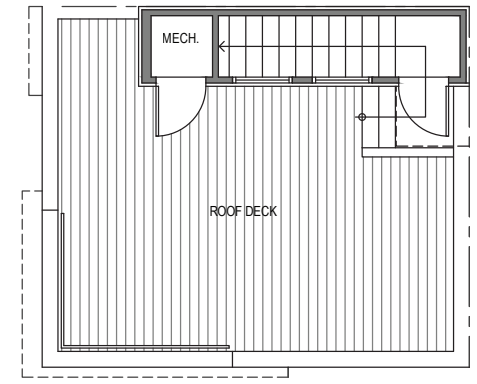

Unit 3

Level 1

Level 2

Level 3

Rooftop

2324-2326 Yale Ave E, Seattle, WA 98102
 1,235 SF | 2 Beds | 1.75 Baths

Floor plans are provided for illustrative and general informational purposes only. In a continuing effort to improve our products and designs, final construction elevations, square footages, floor plan layouts and/or materials and colors may vary. Buyer to verify all information to their own satisfaction.