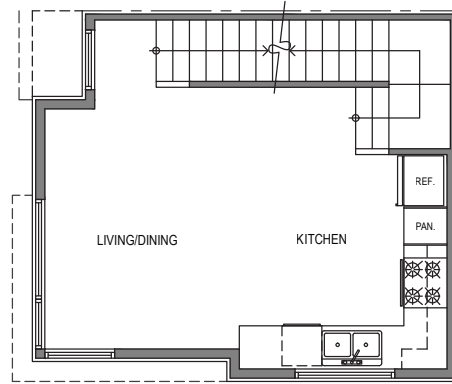

Unit 3

Level 1

Level 2

Level 3

Rooftop

2324-2326 Yale Ave E, Seattle, WA 98102
 1,235 SF | 2 Beds | 1.75 Baths

Floor plans are provided for illustrative and general informational purposes only. In a continuing effort to improve our products and designs, final construction elevations, square footages, floor plan layouts and/or materials and colors may vary. Buyer to verify all information to their own satisfaction.

Habitat for the Modern Life Form.