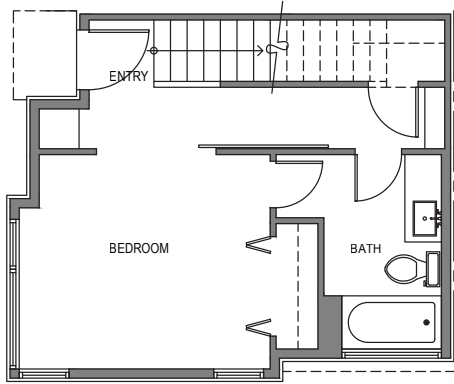

Unit 3

Level 1

Level 2

Level 3

Rooftop

2324-2326 Yale Ave E, Seattle, WA 98102
 1,235 SF | 2 Beds | 1.75 Baths

Floor plans are provided for illustrative and general informational purposes only. In a continuing effort to improve our products and designs, final construction elevations, square footages, floor plan layouts and/or materials and colors may vary. Buyer to verify all information to their own satisfaction.

Habitat for the Modern Life Form.