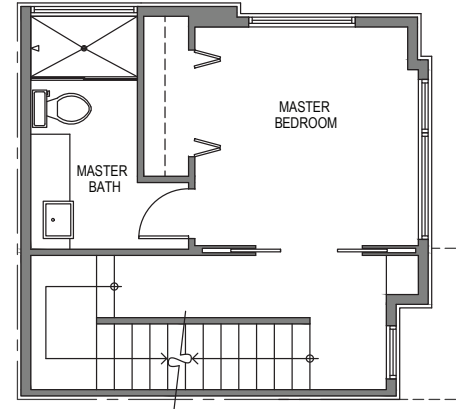

Unit 4

Level 1

Level 2

Level 3

Rooftop

2324-2326 Yale Ave E, Seattle, WA 98102  
 1,097 SF | 2 Beds | 1.75 Baths

Floor plans are provided for illustrative and general informational purposes only. In a continuing effort to improve our products and designs, final construction elevations, square footages, floor plan layouts and/or materials and colors may vary. Buyer to verify all information to their own satisfaction.

Habitat for the Modern Life Form.