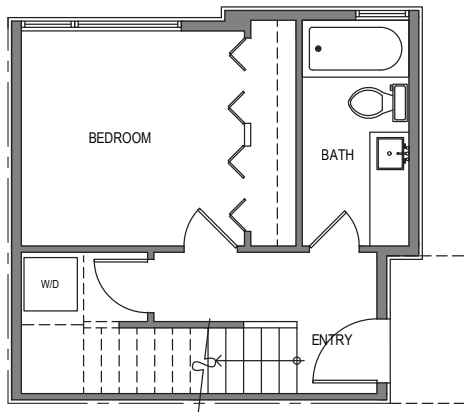

Unit 4

Level 1

Level 2

Level 3

Rooftop

2324-2326 Yale Ave E, Seattle, WA 98102  
 1,097 SF | 2 Beds | 1.75 Baths

Floor plans are provided for illustrative and general informational purposes only. In a continuing effort to improve our products and designs, final construction elevations, square footages, floor plan layouts and/or materials and colors may vary. Buyer to verify all information to their own satisfaction.

Habitat for the Modern Life Form.