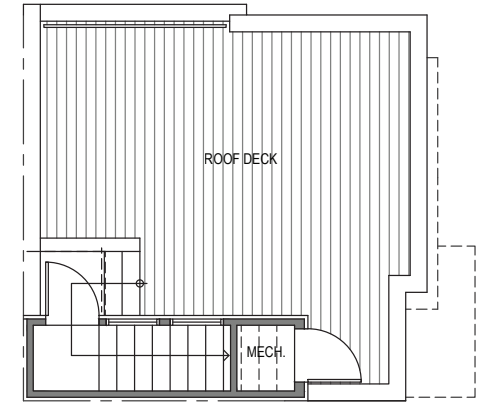

Unit 4

Level 1

Level 2

Level 3

Rooftop

2324-2326 Yale Ave E, Seattle, WA 98102  
 1,097 SF | 2 Beds | 1.75 Baths

Floor plans are provided for illustrative and general informational purposes only. In a continuing effort to improve our products and designs, final construction elevations, square footages, floor plan layouts and/or materials and colors may vary. Buyer to verify all information to their own satisfaction.