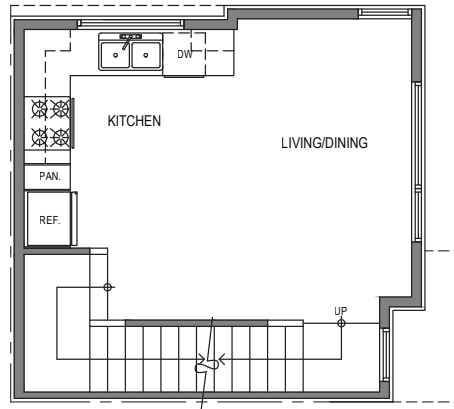

Unit 4

Level 1

Level 2

Level 3

Rooftop

2324-2326 Yale Ave E, Seattle, WA 98102  
 1,097 SF | 2 Beds | 1.75 Baths

Floor plans are provided for illustrative and general informational purposes only. In a continuing effort to improve our products and designs, final construction elevations, square footages, floor plan layouts and/or materials and colors may vary. Buyer to verify all information to their own satisfaction.

Habitat for the Modern Life Form.