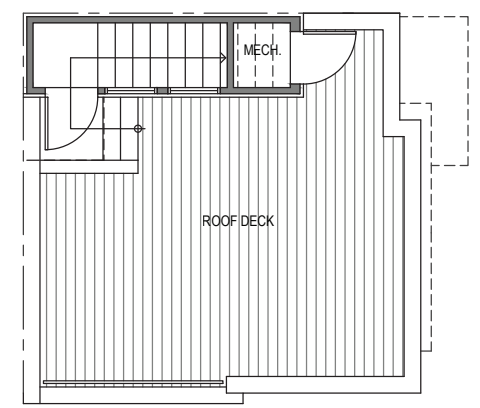

Unit 5

Level 1

Level 2

Level 3

Rooftop

2324-2326 Yale Ave E, Seattle, WA 98102  
 1,097 SF | 2 Beds | 1.75 Baths

Floor plans are provided for illustrative and general informational purposes only. In a continuing effort to improve our products and designs, final construction elevations, square footages, floor plan layouts and/or materials and colors may vary. Buyer to verify all information to their own satisfaction.

Habitat for the Modern Life Form.