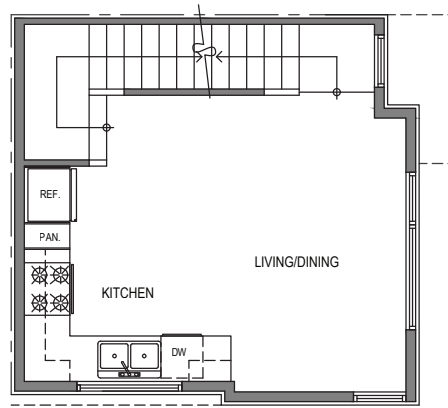

Unit 5

Level 1

Level 2

Level 3

Rooftop

2324-2326 Yale Ave E, Seattle, WA 98102  
 1,097 SF | 2 Beds | 1.75 Baths

Floor plans are provided for illustrative and general informational purposes only. In a continuing effort to improve our products and designs, final construction elevations, square footages, floor plan layouts and/or materials and colors may vary. Buyer to verify all information to their own satisfaction.

Habitat for the Modern Life Form.