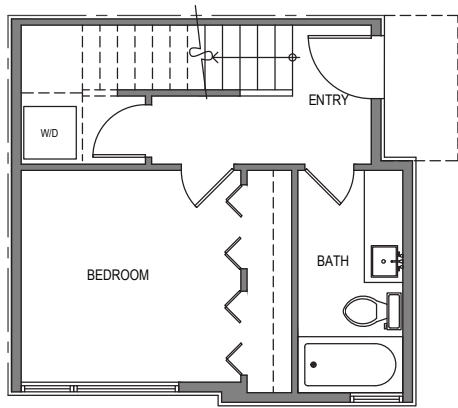

Unit 5

Level 1

Level 2

Level 3

Rooftop

2324-2326 Yale Ave E, Seattle, WA 98102  
 1,097 SF | 2 Beds | 1.75 Baths

Floor plans are provided for illustrative and general informational purposes only. In a continuing effort to improve our products and designs, final construction elevations, square footages, floor plan layouts and/or materials and colors may vary. Buyer to verify all information to their own satisfaction.

Habitat for the Modern Life Form.