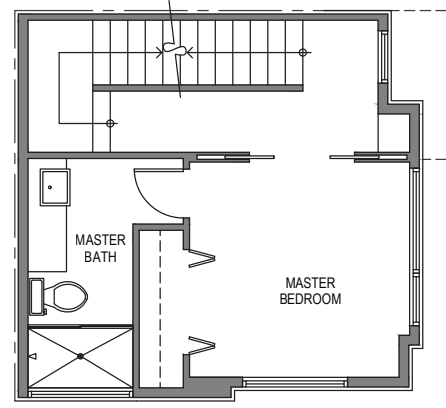

Unit 5

Level 1

Level 2

Level 3

Rooftop

2324-2326 Yale Ave E, Seattle, WA 98102  
 1,097 SF | 2 Beds | 1.75 Baths

Floor plans are provided for illustrative and general informational purposes only. In a continuing effort to improve our products and designs, final construction elevations, square footages, floor plan layouts and/or materials and colors may vary. Buyer to verify all information to their own satisfaction.

Habitat for the Modern Life Form.