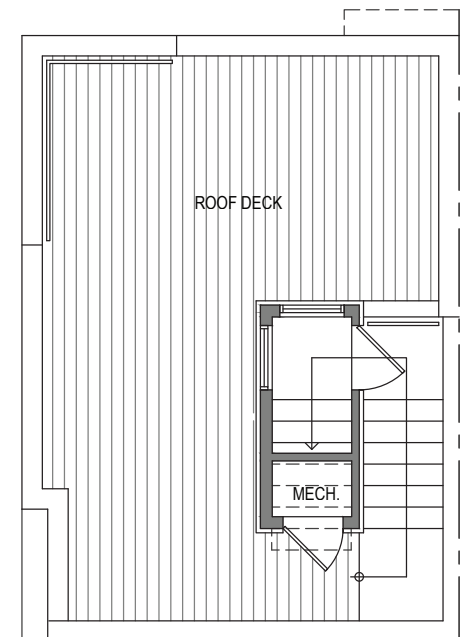

Unit 6

Level 1

Level 2

Level 3

Rooftop

2324-2326 Yale Ave E, Seattle, WA 98102
1,185 SF | 2 Beds | 1.75 Baths

Habitat for the Modern Life Form.