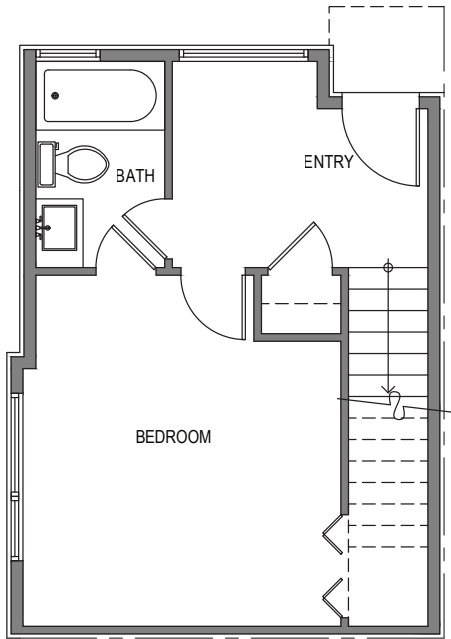

Unit 6

Level 1

Level 2

Level 3

Rooftop

2324-2326 Yale Ave E, Seattle, WA 98102
1,185 SF | 2 Beds | 1.75 Baths

Habitat for the Modern Life Form.