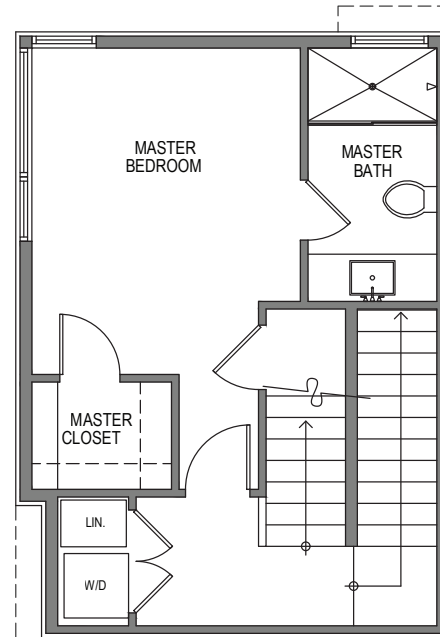

Unit 6

Level 1

Level 2

Level 3

Rooftop

2324-2326 Yale Ave E, Seattle, WA 98102
1,185 SF | 2 Beds | 1.75 Baths

Habitat for the Modern Life Form.