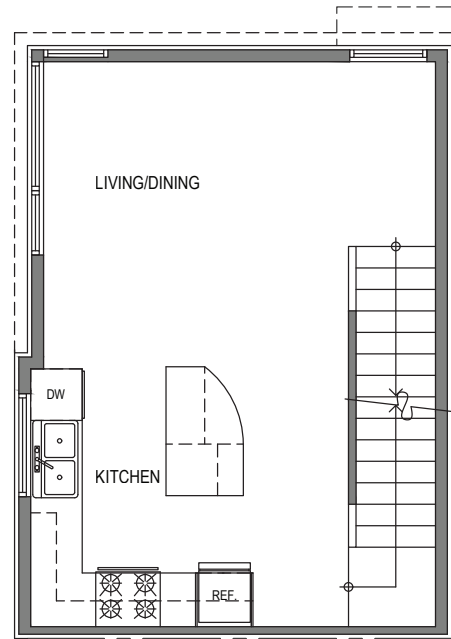

Unit 6

Level 1

Level 2

Level 3

Rooftop

2324-2326 Yale Ave E, Seattle, WA 98102
1,185 SF | 2 Beds | 1.75 Baths

Habitat for the Modern Life Form.