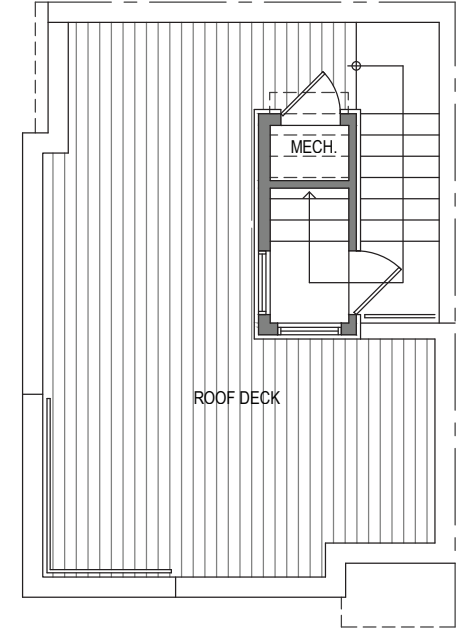

Unit 7

Level 1

Level 2

Level 3

Rooftop

2324-2326 Yale Ave E, Seattle, WA 98102
1,176 SF | 2 Beds | 1.75

Floor plans are provided for illustrative and general informational purposes only. In a continuing effort to improve our products and designs, final construction elevations, square footages, floor plan layouts and/or materials and colors may vary. Buyer to verify all information to their own satisfaction.

Habitat for the Modern Life Form.