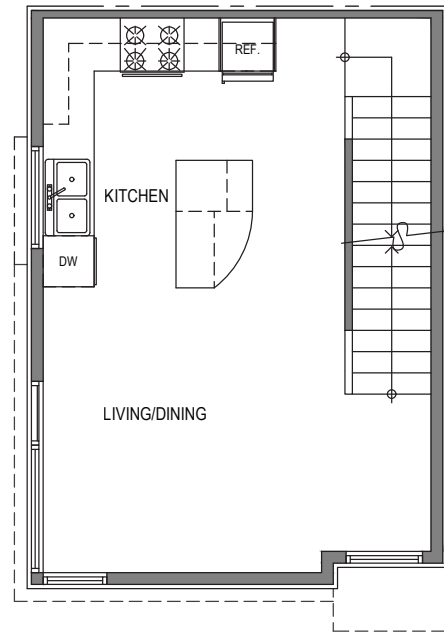

Unit 7

Level 1

Level 2

Level 3

Rooftop

2324-2326 Yale Ave E, Seattle, WA 98102
1,176 SF | 2 Beds | 1.75

Floor plans are provided for illustrative and general informational purposes only. In a continuing effort to improve our products and designs, final construction elevations, square footages, floor plan layouts and/or materials and colors may vary. Buyer to verify all information to their own satisfaction.

Habitat for the Modern Life Form.