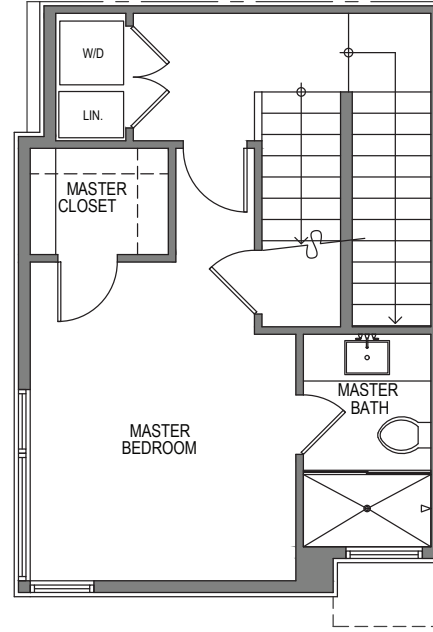

Unit 7

Level 1

Level 2

Level 3

Rooftop

2324-2326 Yale Ave E, Seattle, WA 98102
1,176 SF | 2 Beds | 1.75

Floor plans are provided for illustrative and general informational purposes only. In a continuing effort to improve our products and designs, final construction elevations, square footages, floor plan layouts and/or materials and colors may vary. Buyer to verify all information to their own satisfaction.

Habitat for the Modern Life Form.