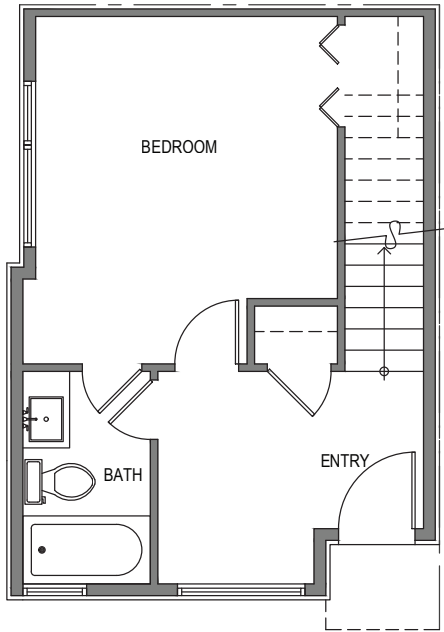

Unit 7

Level 1

Level 2

Level 3

Rooftop

2324-2326 Yale Ave E, Seattle, WA 98102
1,176 SF | 2 Beds | 1.75

Floor plans are provided for illustrative and general informational purposes only. In a continuing effort to improve our products and designs, final construction elevations, square footages, floor plan layouts and/or materials and colors may vary. Buyer to verify all information to their own satisfaction.

Habitat for the Modern Life Form.