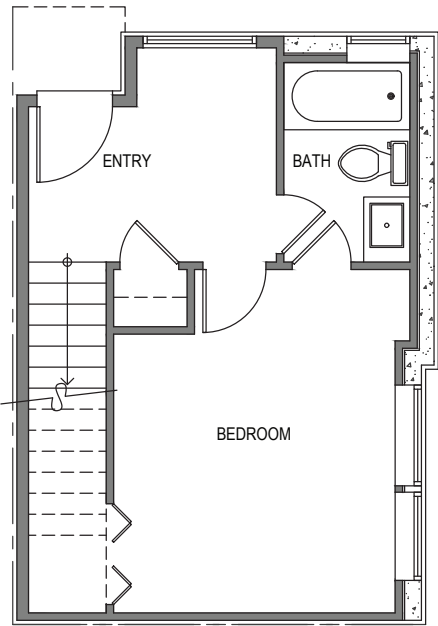

Unit 8

Level 1

Level 2

Level 3

Rooftop

2324-2326 Yale Ave E, Seattle, WA 98102  
1,183 SF | 2 Beds | 1.75 Baths

Floor plans are provided for illustrative and general informational purposes only. In a continuing effort to improve our products and designs, final construction elevations, square footages, floor plan layouts and/or materials and colors may vary. Buyer to verify all information to their own satisfaction.