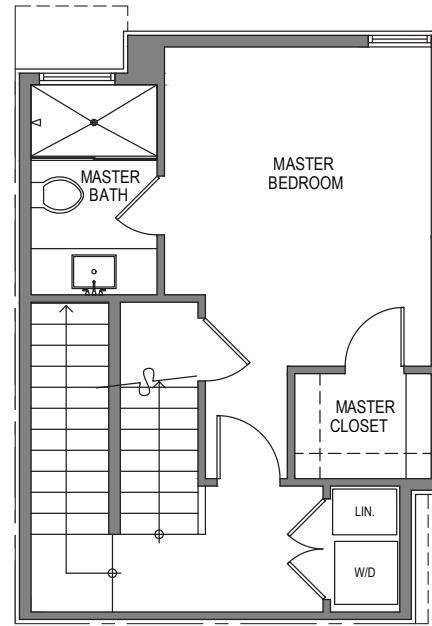

Unit 8

Level 1

Level 2

Level 3

Rooftop

2324-2326 Yale Ave E, Seattle, WA 98102  
1,183 SF | 2 Beds | 1.75 Baths

Floor plans are provided for illustrative and general informational purposes only. In a continuing effort to improve our products and designs, final construction elevations, square footages, floor plan layouts and/or materials and colors may vary. Buyer to verify all information to their own satisfaction.