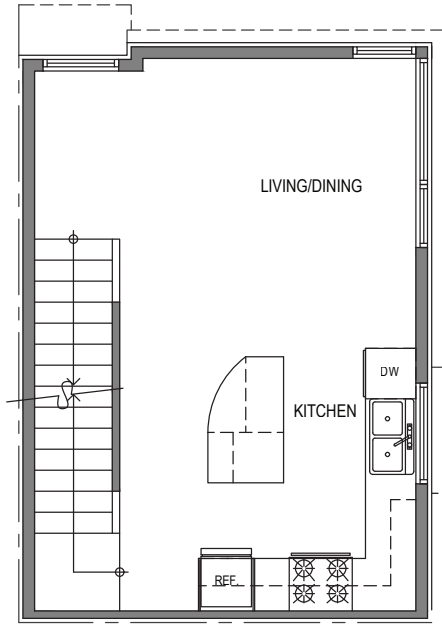

Unit 8

Level 1

Level 2

Level 3

Rooftop

2324-2326 Yale Ave E, Seattle, WA 98102  
1,183 SF | 2 Beds | 1.75 Baths

Floor plans are provided for illustrative and general informational purposes only. In a continuing effort to improve our products and designs, final construction elevations, square footages, floor plan layouts and/or materials and colors may vary. Buyer to verify all information to their own satisfaction.