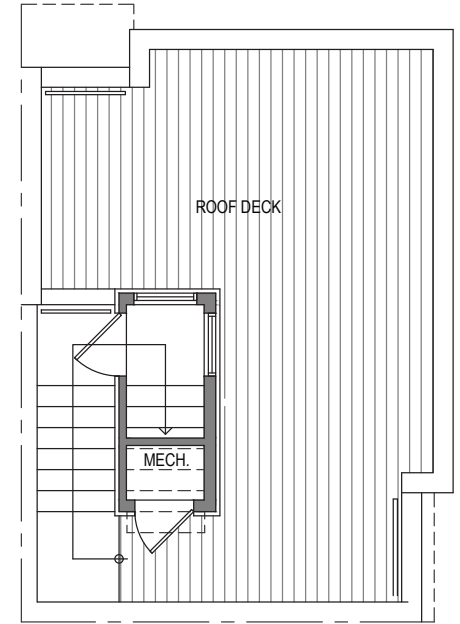

Unit 8

Level 1

Level 2

Level 3

Rooftop

2324-2326 Yale Ave E, Seattle, WA 98102  
1,183 SF | 2 Beds | 1.75 Baths

Floor plans are provided for illustrative and general informational purposes only. In a continuing effort to improve our products and designs, final construction elevations, square footages, floor plan layouts and/or materials and colors may vary. Buyer to verify all information to their own satisfaction.