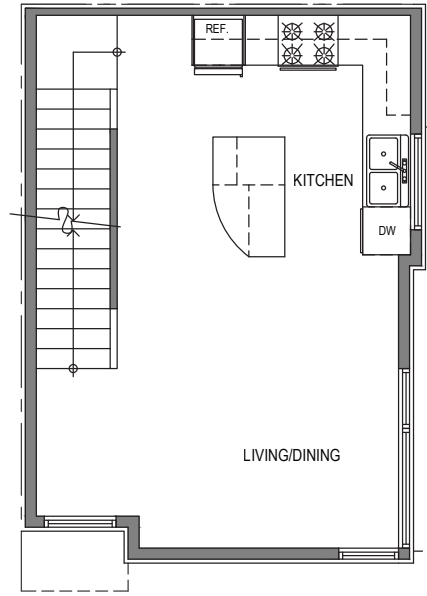

Unit 9

Level 1

Level 2

Level 3

Rooftop

2324-2326 Yale Ave E, Seattle, WA 98102
1,183 SF | 2 Beds | 1.75 Baths

Floor plans are provided for illustrative and general informational purposes only. In a continuing effort to improve our products and designs, final construction elevations, square footages, floor plan layouts and/or materials and colors may vary. Buyer to verify all information to their own satisfaction.