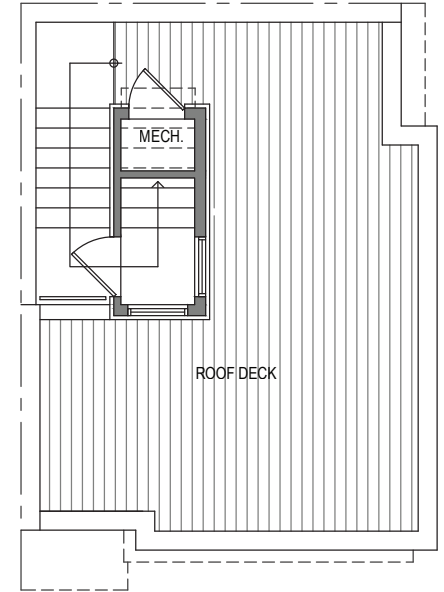

Unit 9

Level 1

Level 2

Level 3

Rooftop

2324-2326 Yale Ave E, Seattle, WA 98102
1,183 SF | 2 Beds | 1.75 Baths

Floor plans are provided for illustrative and general informational purposes only. In a continuing effort to improve our products and designs, final construction elevations, square footages, floor plan layouts and/or materials and colors may vary. Buyer to verify all information to their own satisfaction.