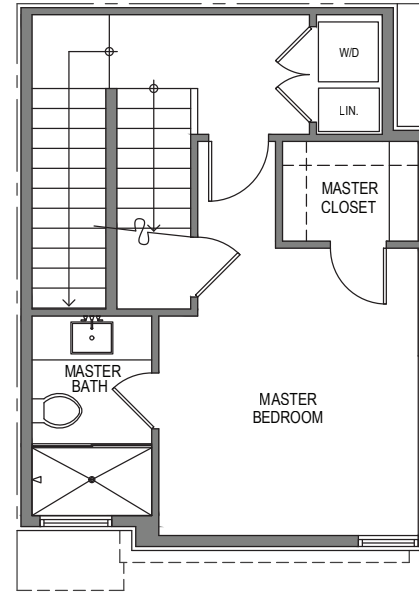

Unit 9

Level 1

Level 2

Level 3

Rooftop

2324-2326 Yale Ave E, Seattle, WA 98102
1,183 SF | 2 Beds | 1.75 Baths

Floor plans are provided for illustrative and general informational purposes only. In a continuing effort to improve our products and designs, final construction elevations, square footages, floor plan layouts and/or materials and colors may vary. Buyer to verify all information to their own satisfaction.