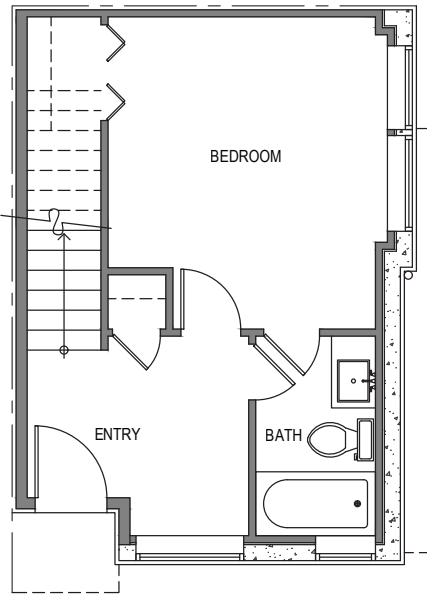

Unit 9

Level 1

Level 2

Level 3

Rooftop

2324-2326 Yale Ave E, Seattle, WA 98102
1,183 SF | 2 Beds | 1.75 Baths

Floor plans are provided for illustrative and general informational purposes only. In a continuing effort to improve our products and designs, final construction elevations, square footages, floor plan layouts and/or materials and colors may vary. Buyer to verify all information to their own satisfaction.