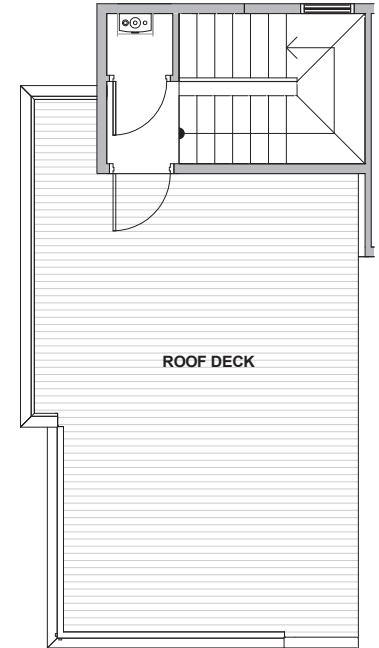

Unit 1

Level 1

Level 2

Level 3

Level 4

216 10th Ave E Seattle, WA 98102
1519 sf | 2 Beds | 2.25 Baths

 Floor plans are provided for illustrative and general informational purposes only. In a continuing effort to improve our products and designs, final construction elevations, square footages, floor plan layouts and/or materials and colors may vary. Buyer to verify all information to their own satisfaction.

Habitat for the Modern Life Form.