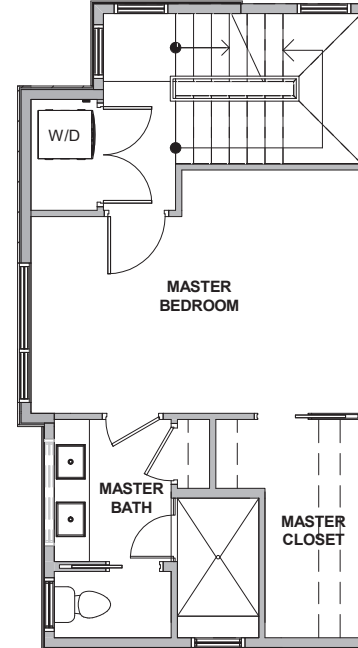

Unit 1

Level 1

Level 2

Level 3

Level 4

216 10th Ave E Seattle, WA 98102
1519 sf | 2 Beds | 2.25 Baths

 Floor plans are provided for illustrative and general informational purposes only. In a continuing effort to improve our products and designs, final construction elevations, square footages, floor plan layouts and/or materials and colors may vary. Buyer to verify all information to their own satisfaction.

Habitat for the Modern Life Form.