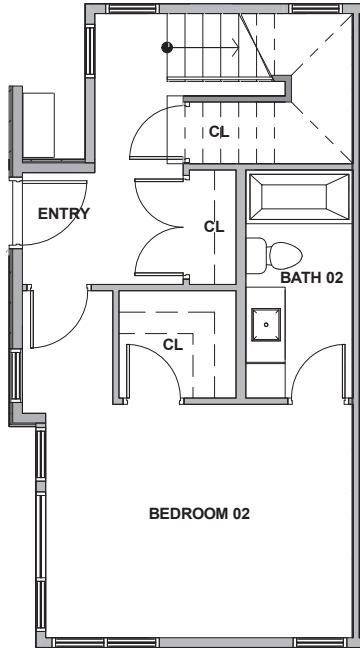

Unit 1

Level 1

Level 2

Level 3

Level 4

216 10th Ave E Seattle, WA 98102
1519 sf | 2 Beds | 2.25 Baths

 Floor plans are provided for illustrative and general informational purposes only. In a continuing effort to improve our products and designs, final construction elevations, square footages, floor plan layouts and/or materials and colors may vary. Buyer to verify all information to their own satisfaction.

Habitat for the Modern Life Form.