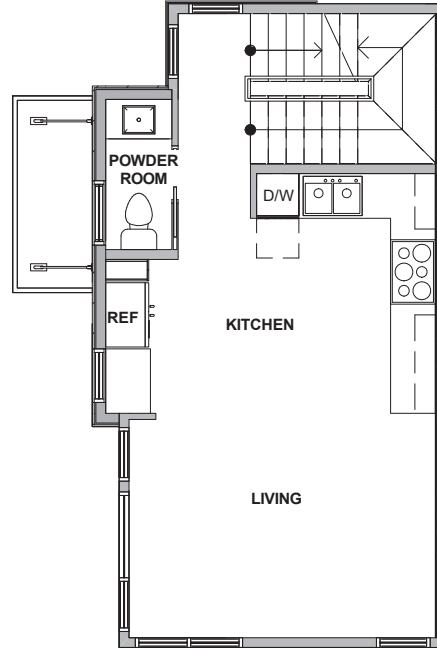

Unit 1

Level 1

Level 2

Level 3

Level 4

216 10th Ave E Seattle, WA 98102
1519 sf | 2 Beds | 2.25 Baths

 Floor plans are provided for illustrative and general informational purposes only. In a continuing effort to improve our products and designs, final construction elevations, square footages, floor plan layouts and/or materials and colors may vary. Buyer to verify all information to their own satisfaction.

Habitat for the Modern Life Form.