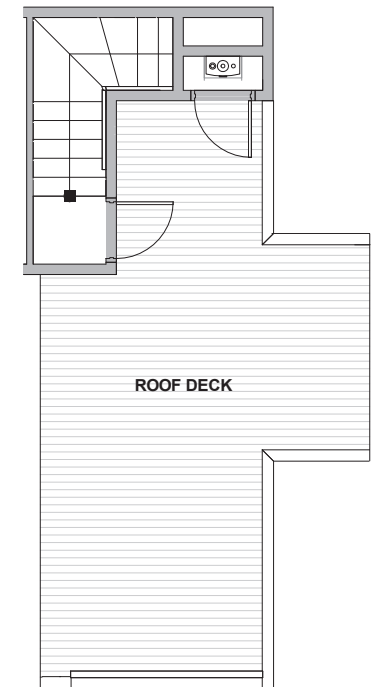

Unit 2

Level 1

Level 2

Level 3

Level 4

216 10th Ave E Seattle, WA 98102
1243 sf | 2 Beds | 1.75 Baths

 Floor plans are provided for illustrative and general informational purposes only. In a continuing effort to improve our products and designs, final construction elevations, square footages, floor plan layouts and/or materials and colors may vary. Buyer to verify all information to their own satisfaction.

Habitat for the Modern Life Form.