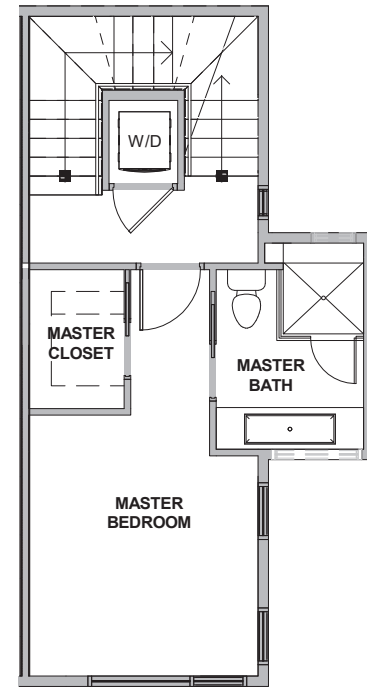

Unit 2

Level 1

Level 2

Level 3

Level 4

216 10th Ave E Seattle, WA 98102
1243 sf | 2 Beds | 1.75 Baths

 Floor plans are provided for illustrative and general informational purposes only. In a continuing effort to improve our products and designs, final construction elevations, square footages, floor plan layouts and/or materials and colors may vary. Buyer to verify all information to their own satisfaction.

Habitat for the Modern Life Form.