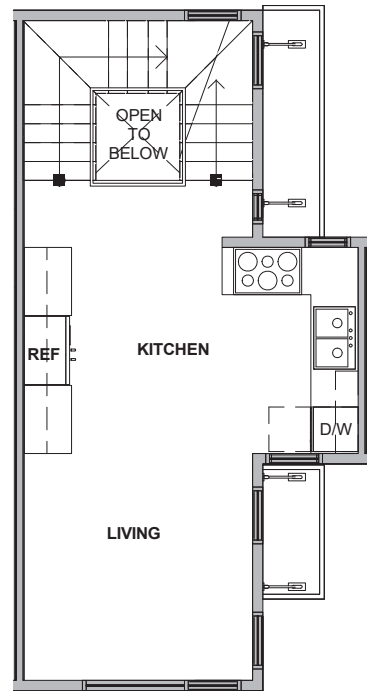

Unit 2

Level 1

Level 2

Level 3

Level 4

216 10th Ave E Seattle, WA 98102
1243 sf | 2 Beds | 1.75 Baths

 Floor plans are provided for illustrative and general informational purposes only. In a continuing effort to improve our products and designs, final construction elevations, square footages, floor plan layouts and/or materials and colors may vary. Buyer to verify all information to their own satisfaction.

Habitat for the Modern Life Form.