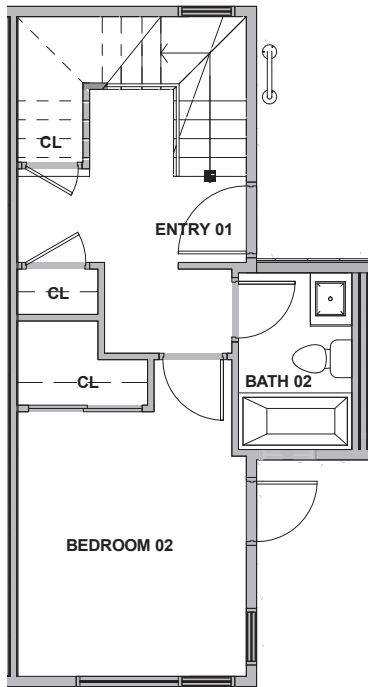

Unit 2

Level 1

Level 2

Level 3

Level 4

216 10th Ave E Seattle, WA 98102
1243 sf | 2 Beds | 1.75 Baths

 Floor plans are provided for illustrative and general informational purposes only. In a continuing effort to improve our products and designs, final construction elevations, square footages, floor plan layouts and/or materials and colors may vary. Buyer to verify all information to their own satisfaction.

Habitat for the Modern Life Form.