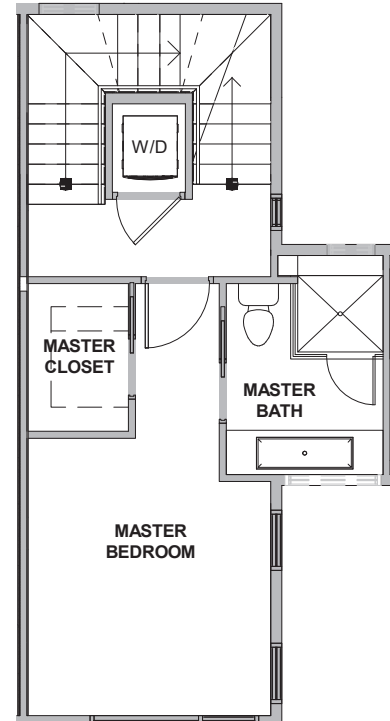

Level 1

Level 2

Level 3

Level 4

216 10th Ave E Seattle, WA 98102
1243 sf | 2 beds | 1.75 baths | rooftop deck

 Floor plans are provided for illustrative and general informational purposes only. In a continuing effort to improve our products and designs, final construction elevations, square footages, floor plan layouts and/or materials and colors may vary. Buyer to verify all information to their own satisfaction.

Habitat for the Modern Life Form.