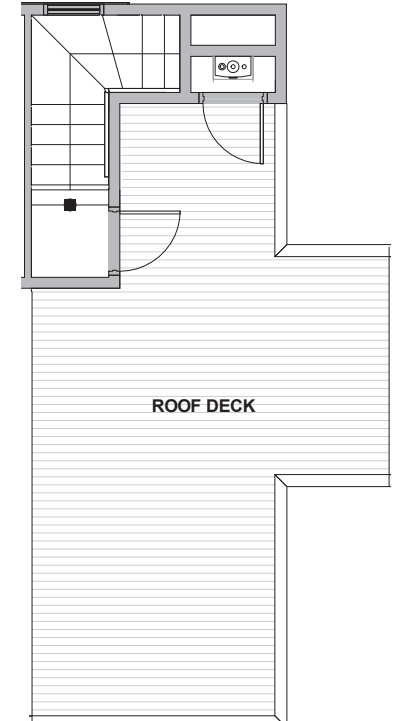

Level 1

Level 2

Level 3

Level 4

216 10th Ave E Seattle, WA 98102
1243 sf | 2 beds | 1.75 baths | rooftop deck

 Floor plans are provided for illustrative and general informational purposes only. In a continuing effort to improve our products and designs, final construction elevations, square footages, floor plan layouts and/or materials and colors may vary. Buyer to verify all information to their own satisfaction.

Habitat for the Modern Life Form.