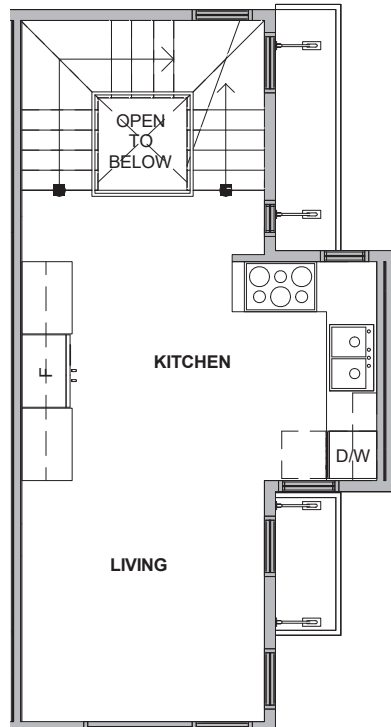

Level 1

Level 2

Level 3

Level 4

216 10th Ave E Seattle, WA 98102
1243 sf | 2 beds | 1.75 baths | rooftop deck

 Floor plans are provided for illustrative and general informational purposes only. In a continuing effort to improve our products and designs, final construction elevations, square footages, floor plan layouts and/or materials and colors may vary. Buyer to verify all information to their own satisfaction.

Habitat for the Modern Life Form.