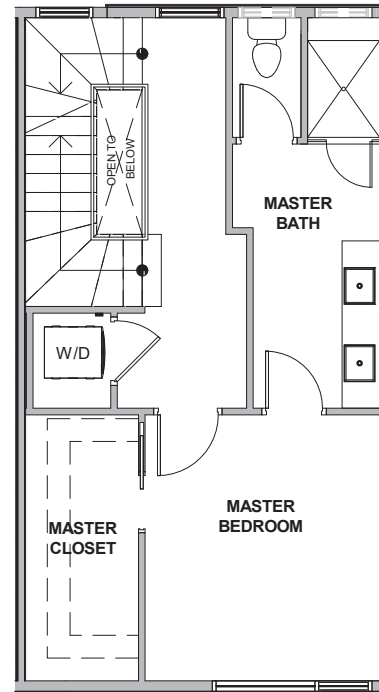

## Unit 6

Level 1

Level 2

Level 3

Level 4

216 10th Ave E Seattle, WA 98102  
1416 sf | 2 beds | 2.25 baths | rooftop deck

Floor plans are provided for illustrative and general informational purposes only. In a continuing effort to improve our products and designs, final construction elevations, square footages, floor plan layouts and/or materials and colors may vary. Buyer to verify all information to their own satisfaction.