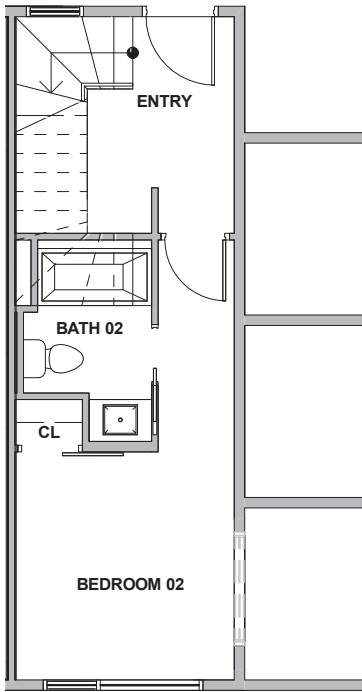

## Unit 6

Level 1

Level 2

Level 3

Level 4

216 10th Ave E Seattle, WA 98102  
1416 sf | 2 beds | 2.25 baths | rooftop deck

Floor plans are provided for illustrative and general informational purposes only. In a continuing effort to improve our products and designs, final construction elevations, square footages, floor plan layouts and/or materials and colors may vary. Buyer to verify all information to their own satisfaction.