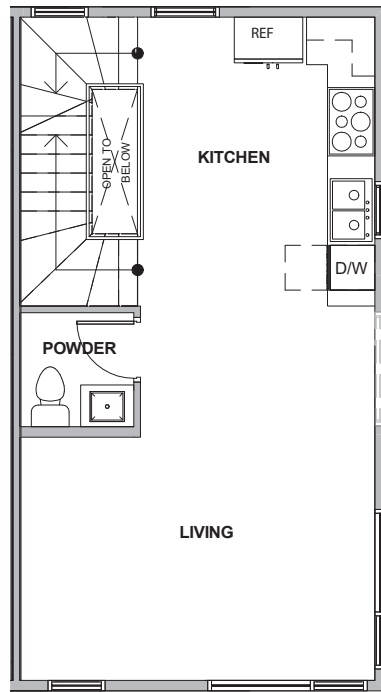

## Unit 6

Level 1

Level 2

Level 3

Level 4

216 10th Ave E Seattle, WA 98102  
1416 sf | 2 beds | 2.25 baths | rooftop deck

Floor plans are provided for illustrative and general informational purposes only. In a continuing effort to improve our products and designs, final construction elevations, square footages, floor plan layouts and/or materials and colors may vary. Buyer to verify all information to their own satisfaction.