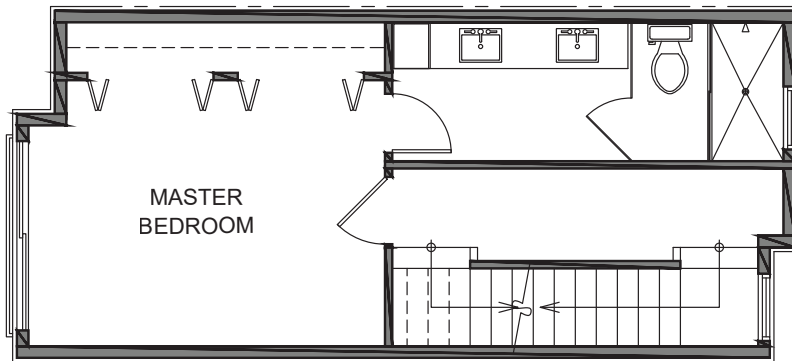

3727 Unit C

Level 1

Level 2

Level 3

Roof Deck

3727 S Dawson St. Seattle, WA 98118
1349 SF | 2 Beds | 1.75 Baths | Flex Room | Rooftop Deck

Floor plans are provided for illustrative and general informational purposes only. In a continuing effort to improve our products and designs, final construction elevations, square footages, floor plan layouts and/or materials and colors may vary. Buyer to verify all information to their own satisfaction.