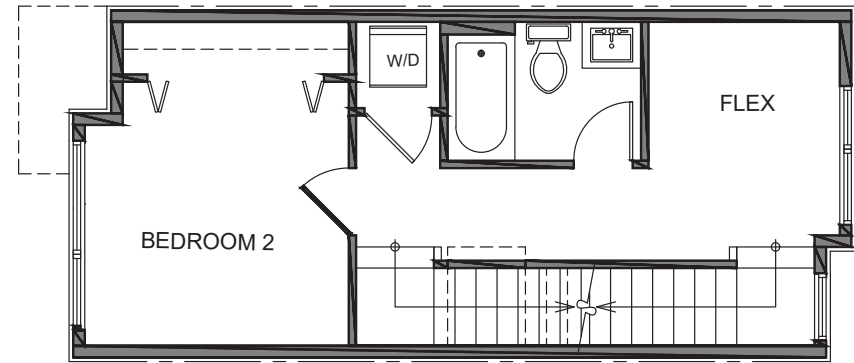

3727 Unit C

Level 1

Level 2

Level 3

Roof Deck

3727 S Dawson St. Seattle, WA 98118
1349 SF | 2 Beds | 1.75 Baths | Flex Room | Rooftop Deck

Floor plans are provided for illustrative and general informational purposes only. In a continuing effort to improve our products and designs, final construction elevations, square footages, floor plan layouts and/or materials and colors may vary. Buyer to verify all information to their own satisfaction.