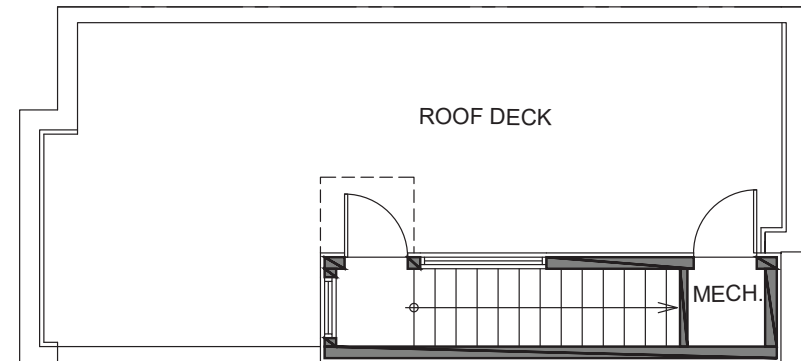

3727 Unit C

Level 1

Level 2

Level 3

Roof Deck

3727 S Dawson St. Seattle, WA 98118
1349 SF | 2 Beds | 1.75 Baths | Flex Room | Rooftop Deck

Floor plans are provided for illustrative and general informational purposes only. In a continuing effort to improve our products and designs, final construction elevations, square footages, floor plan layouts and/or materials and colors may vary. Buyer to verify all information to their own satisfaction.