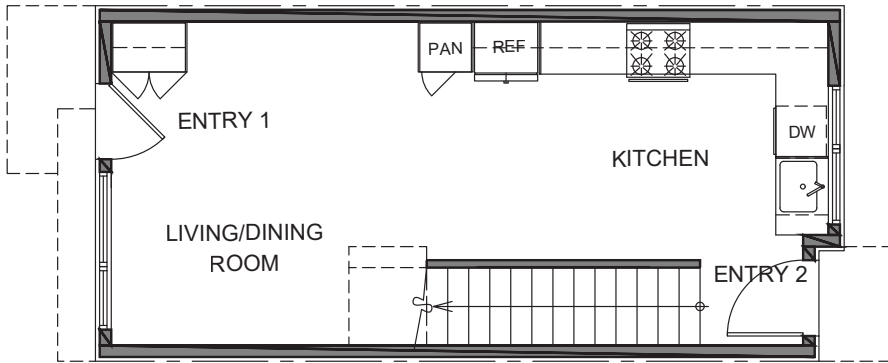

3727 Unit C

Level 1

Level 2

Level 3

Roof Deck

3727 S Dawson St. Seattle, WA 98118
1349 SF | 2 Beds | 1.75 Baths | Flex Room | Rooftop Deck

Floor plans are provided for illustrative and general informational purposes only. In a continuing effort to improve our products and designs, final construction elevations, square footages, floor plan layouts and/or materials and colors may vary. Buyer to verify all information to their own satisfaction.