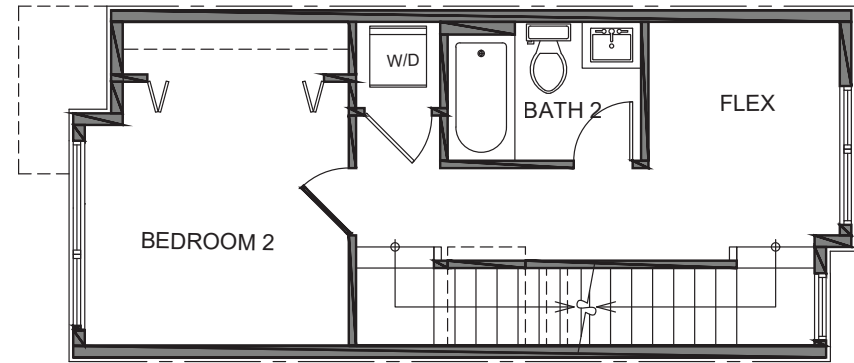

3727 Unit D

Level 1

Level 2

Level 3

Roof Deck

3727 S Dawson St. Seattle, WA 98118
1349 SF | 2 Beds | 1.75 Baths | Flex Room | Rooftop Deck

Floor plans are provided for illustrative and general informational purposes only. In a continuing effort to improve our products and designs, final construction elevations, square footages, floor plan layouts and/or materials and colors may vary. Buyer to verify all information to their own satisfaction.