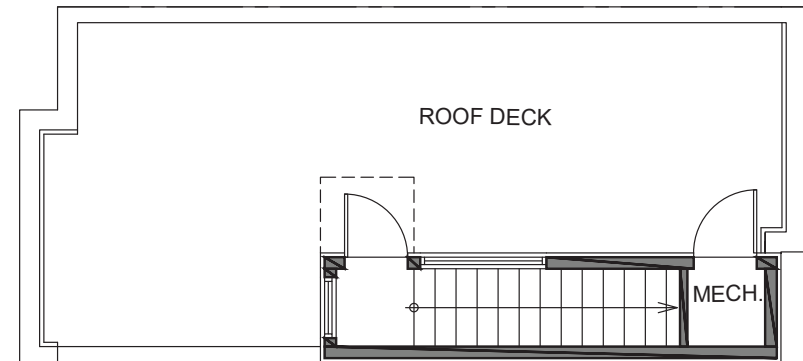

3727 Unit D

Level 1

Level 2

Level 3

Roof Deck

3727 S Dawson St. Seattle, WA 98118
1349 SF | 2 Beds | 1.75 Baths | Flex Room | Rooftop Deck

Floor plans are provided for illustrative and general informational purposes only. In a continuing effort to improve our products and designs, final construction elevations, square footages, floor plan layouts and/or materials and colors may vary. Buyer to verify all information to their own satisfaction.