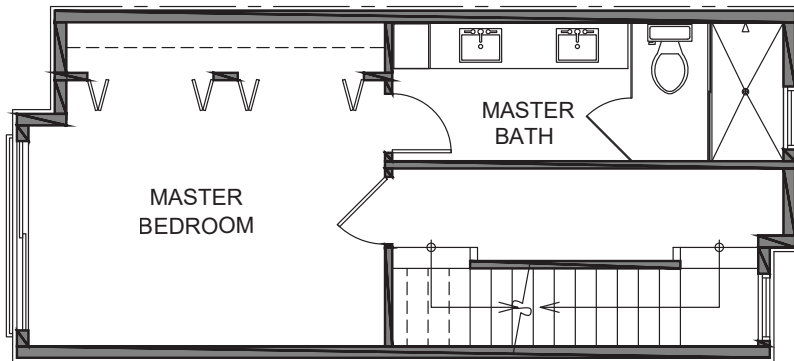

3727 Unit D

Level 1

Level 2

Level 3

Roof Deck

3727 S Dawson St. Seattle, WA 98118
1349 SF | 2 Beds | 1.75 Baths | Flex Room | Rooftop Deck

Floor plans are provided for illustrative and general informational purposes only. In a continuing effort to improve our products and designs, final construction elevations, square footages, floor plan layouts and/or materials and colors may vary. Buyer to verify all information to their own satisfaction.