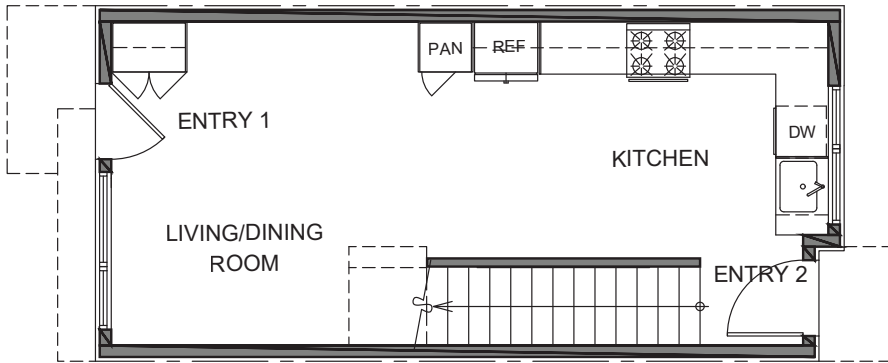

3727 Unit D

Level 1

Level 2

Level 3

Roof Deck

3727 S Dawson St. Seattle, WA 98118
1349 SF | 2 Beds | 1.75 Baths | Flex Room | Rooftop Deck

Floor plans are provided for illustrative and general informational purposes only. In a continuing effort to improve our products and designs, final construction elevations, square footages, floor plan layouts and/or materials and colors may vary. Buyer to verify all information to their own satisfaction.