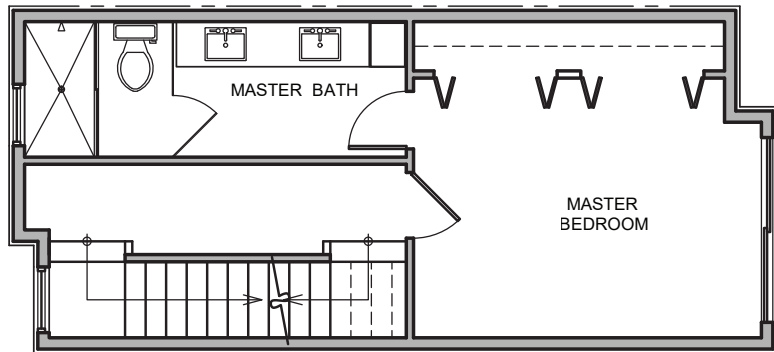

3731 Unit C

Level 1

Level 2

Level 3

Roof Deck

3731 S Dawson St. Seattle, WA 98118
1349 SF | 2 Beds | 1.75 Baths | Flex Room | Rooftop Deck

Habitat for the Modern Life Form.