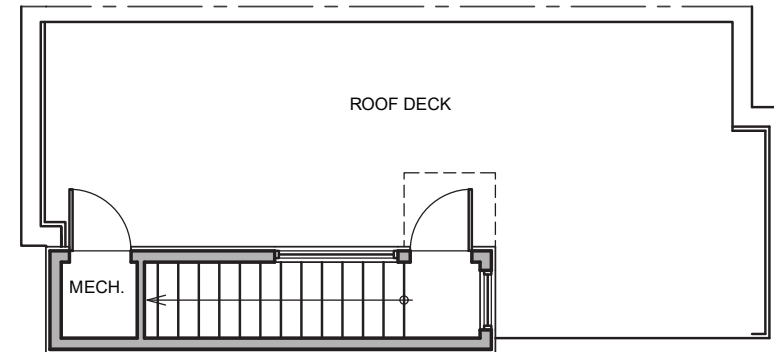

3731 Unit C

Level 1

Level 2

Level 3

Roof Deck

3731 S Dawson St. Seattle, WA 98118
1349 SF | 2 Beds | 1.75 Baths | Flex Room | Rooftop Deck

Habitat for the Modern Life Form.