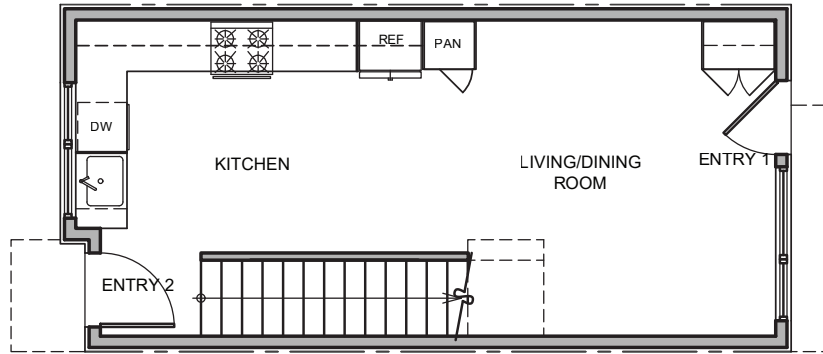

3731 Unit C

Level 1

Level 2

Level 3

Roof Deck

3731 S Dawson St. Seattle, WA 98118
1349 SF | 2 Beds | 1.75 Baths | Flex Room | Rooftop Deck

Habitat for the Modern Life Form.