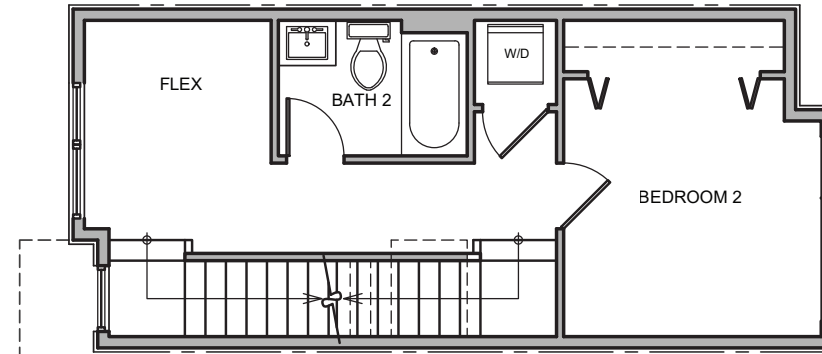

3731 Unit C

Level 1

Level 2

Level 3

Roof Deck

3731 S Dawson St. Seattle, WA 98118
1349 SF | 2 Beds | 1.75 Baths | Flex Room | Rooftop Deck

Habitat for the Modern Life Form.