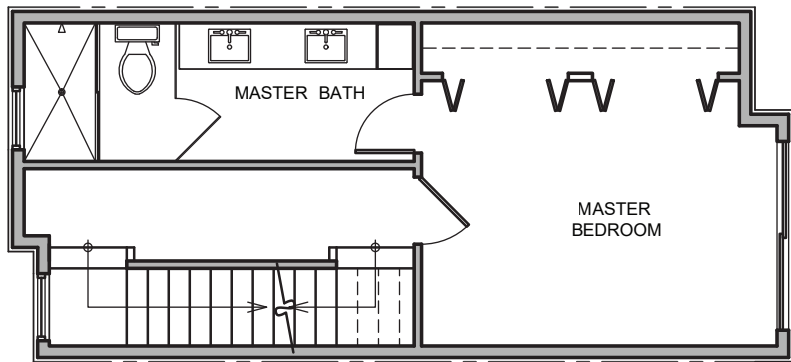

3731 Unit D

Level 1

Level 2

Level 3

Roof Deck

3731 S Dawson St. Seattle, WA 98118
1349 SF | 2 Beds | 1.75 Baths | Flex Room | Rooftop Deck