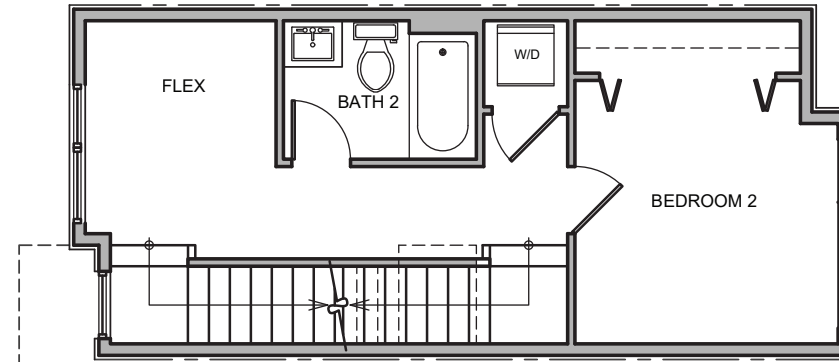

3731 Unit D

Level 1

Level 2

Level 3

Roof Deck

3731 S Dawson St. Seattle, WA 98118
1349 SF | 2 Beds | 1.75 Baths | Flex Room | Rooftop Deck