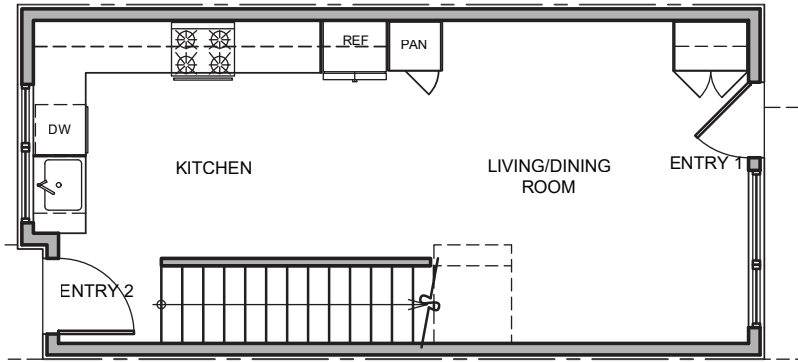

3731 Unit D

Level 1

Level 2

Level 3

Roof Deck

3731 S Dawson St. Seattle, WA 98118
1349 SF | 2 Beds | 1.75 Baths | Flex Room | Rooftop Deck