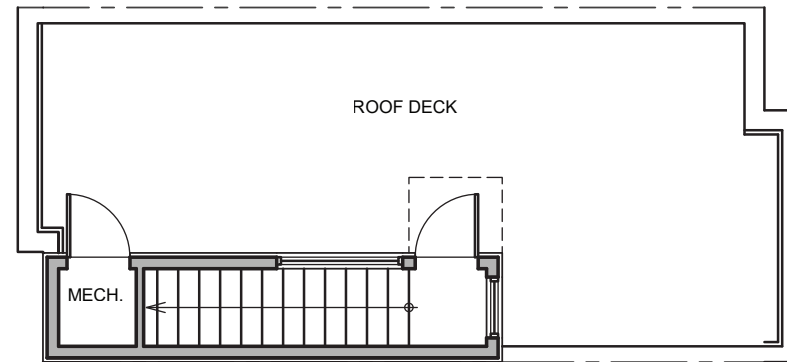

3731 Unit D

Level 1

Level 2

Level 3

Roof Deck

3731 S Dawson St. Seattle, WA 98118
1349 SF | 2 Beds | 1.75 Baths | Flex Room | Rooftop Deck