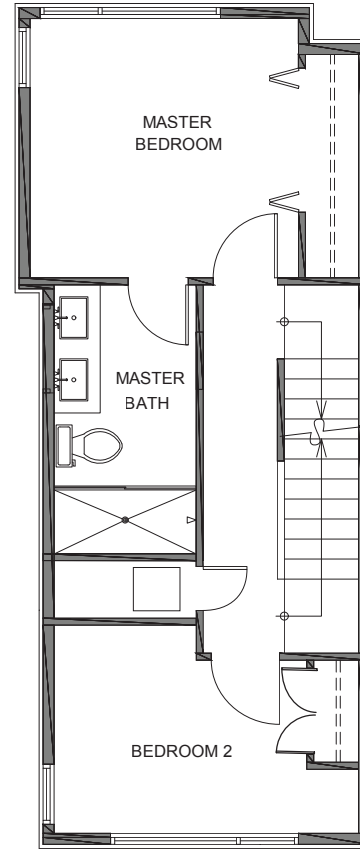

3735

Level 1

Level 2

Level 3

Roof Deck

3735 S Dawson St. Seattle, WA 98118  
1281 SF | 2 Beds | 1.75 Baths | Bonus | One Car Garage | Rooftop Deck

Floor plans are provided for illustrative and general informational purposes only. In a continuing effort to improve our products and designs, final construction elevations, square footages, floor plan layouts and/or materials and colors may vary. Buyer to verify all information to their own satisfaction.