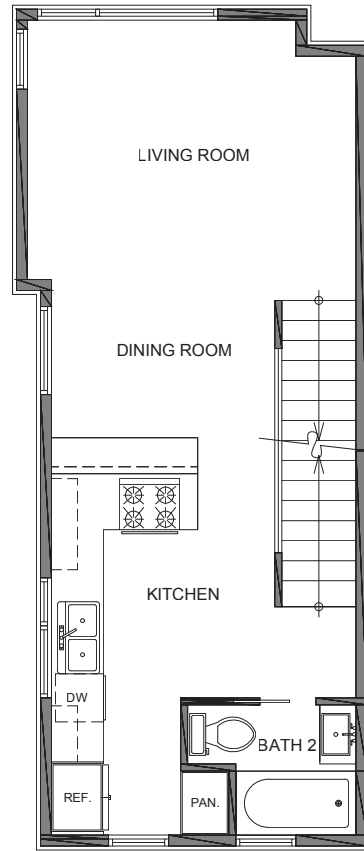

3735

Level 1

Level 2

Level 3

Roof Deck

3735 S Dawson St. Seattle, WA 98118  
1281 SF | 2 Beds | 1.75 Baths | Bonus | One Car Garage | Rooftop Deck

Floor plans are provided for illustrative and general informational purposes only. In a continuing effort to improve our products and designs, final construction elevations, square footages, floor plan layouts and/or materials and colors may vary. Buyer to verify all information to their own satisfaction.