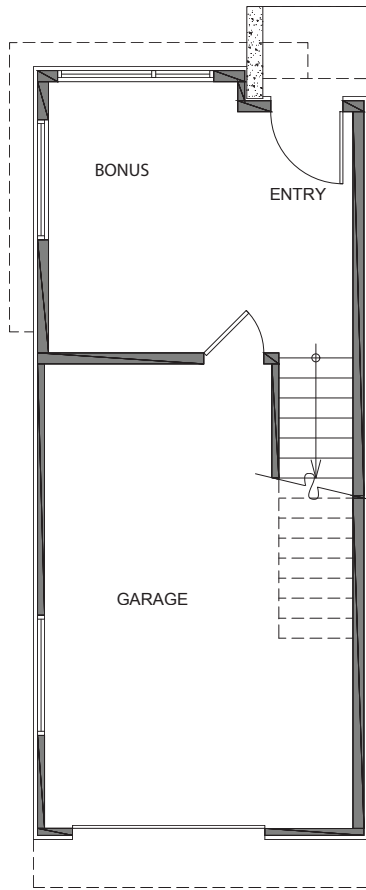

3735

Level 1

Level 2

Level 3

Roof Deck

3735 S Dawson St. Seattle, WA 98118  
1281 SF | 2 Beds | 1.75 Baths | Bonus | One Car Garage | Rooftop Deck

Floor plans are provided for illustrative and general informational purposes only. In a continuing effort to improve our products and designs, final construction elevations, square footages, floor plan layouts and/or materials and colors may vary. Buyer to verify all information to their own satisfaction.