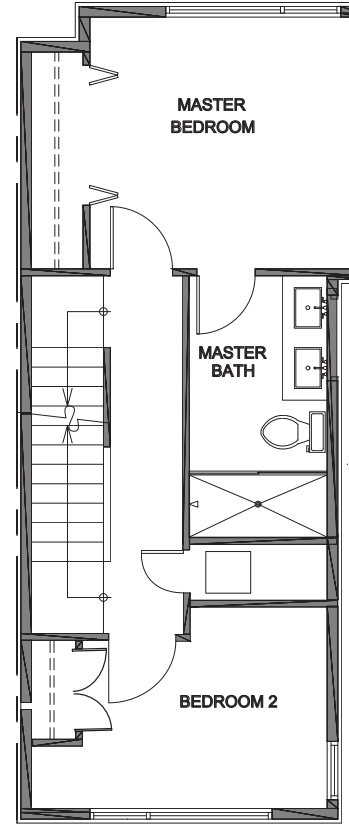

3737

Level 1

Level 2

Level 3

Roof Deck

3737 S Dawson St. Seattle, WA 98118
1281 SF | 2 Beds | 1.75 Baths | Bonus | One Car Garage | Rooftop Deck

Habitat for the Modern Life Form.

Floor plans are provided for illustrative and general informational purposes only. In a continuing effort to improve our products and designs, final construction elevations, square footages, floor plan layouts and/or materials and colors may vary. Buyer to verify all information to their own satisfaction.