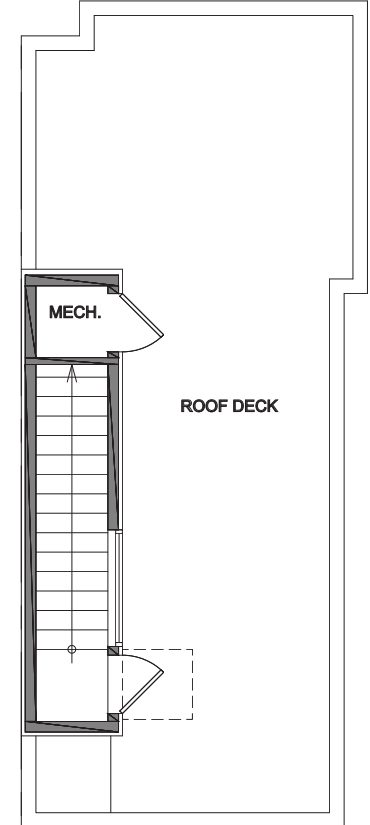

3737

Level 1

Level 2

Level 3

Roof Deck

3737 S Dawson St. Seattle, WA 98118
1281 SF | 2 Beds | 1.75 Baths | Bonus | One Car Garage | Rooftop Deck

Habitat for the Modern Life Form.

Floor plans are provided for illustrative and general informational purposes only. In a continuing effort to improve our products and designs, final construction elevations, square footages, floor plan layouts and/or materials and colors may vary. Buyer to verify all information to their own satisfaction.