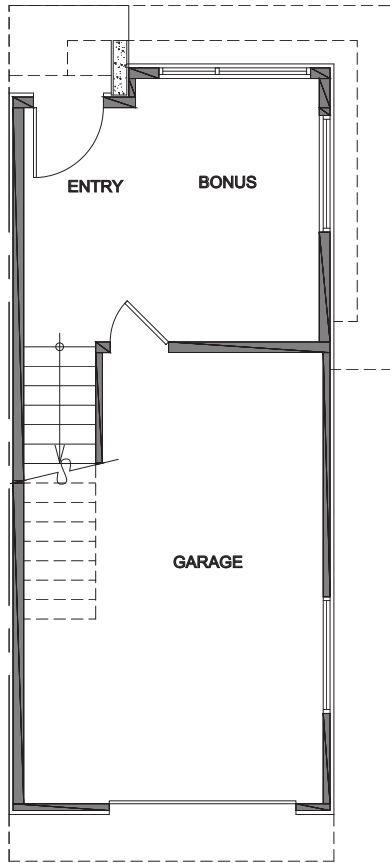

3737

Level 1

Level 2

Level 3

Roof Deck

3737 S Dawson St. Seattle, WA 98118
1281 SF | 2 Beds | 1.75 Baths | Bonus | One Car Garage | Rooftop Deck

Habitat for the Modern Life Form.

Floor plans are provided for illustrative and general informational purposes only. In a continuing effort to improve our products and designs, final construction elevations, square footages, floor plan layouts and/or materials and colors may vary. Buyer to verify all information to their own satisfaction.