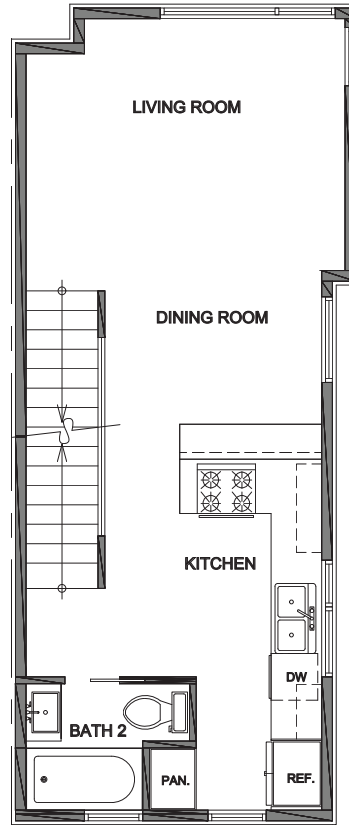

3737

Level 1

Level 2

Level 3

Roof Deck

3737 S Dawson St. Seattle, WA 98118
1281 SF | 2 Beds | 1.75 Baths | Bonus | One Car Garage | Rooftop Deck

Habitat for the Modern Life Form.

Floor plans are provided for illustrative and general informational purposes only. In a continuing effort to improve our products and designs, final construction elevations, square footages, floor plan layouts and/or materials and colors may vary. Buyer to verify all information to their own satisfaction.