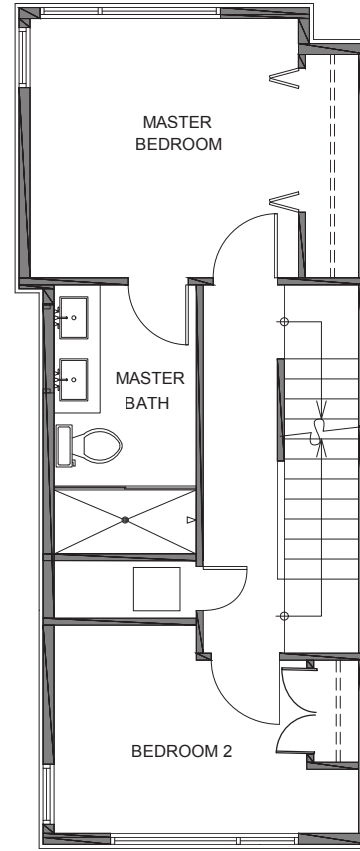

3739

Level 1

Level 2

Level 3

Roof Deck

3739 S Dawson St. Seattle, WA 98118
1281 SF | 2 Beds | 1.75 Baths | Bonus | Rooftop Deck

Floor plans are provided for illustrative and general informational purposes only. In a continuing effort to improve our products and designs, final construction elevations, square footages, floor plan layouts and/or materials and colors may vary. Buyer to verify all information to their own satisfaction.

Habitat for the Modern Life Form.