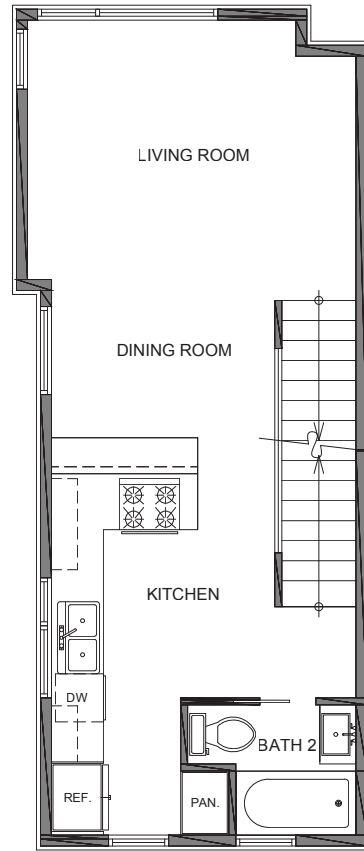

3739

Level 1

Level 2

Level 3

Roof Deck

3739 S Dawson St. Seattle, WA 98118
1281 SF | 2 Beds | 1.75 Baths | Bonus | Rooftop Deck

Floor plans are provided for illustrative and general informational purposes only. In a continuing effort to improve our products and designs, final construction elevations, square footages, floor plan layouts and/or materials and colors may vary. Buyer to verify all information to their own satisfaction.

Habitat for the Modern Life Form.