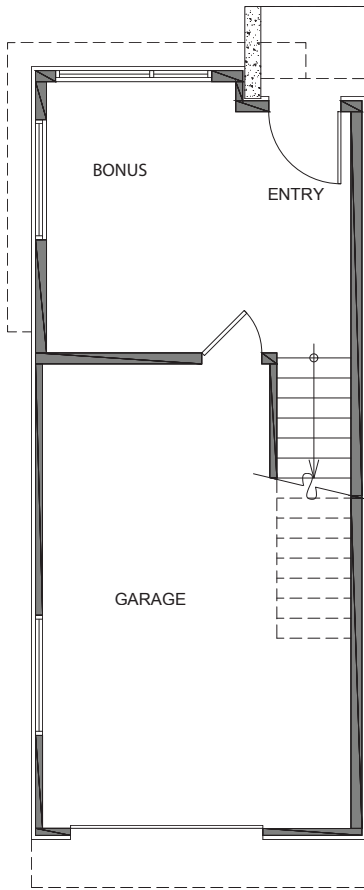

3739

Level 1

Level 2

Level 3

Roof Deck

3739 S Dawson St. Seattle, WA 98118
1281 SF | 2 Beds | 1.75 Baths | Bonus | Rooftop Deck

Floor plans are provided for illustrative and general informational purposes only. In a continuing effort to improve our products and designs, final construction elevations, square footages, floor plan layouts and/or materials and colors may vary. Buyer to verify all information to their own satisfaction.