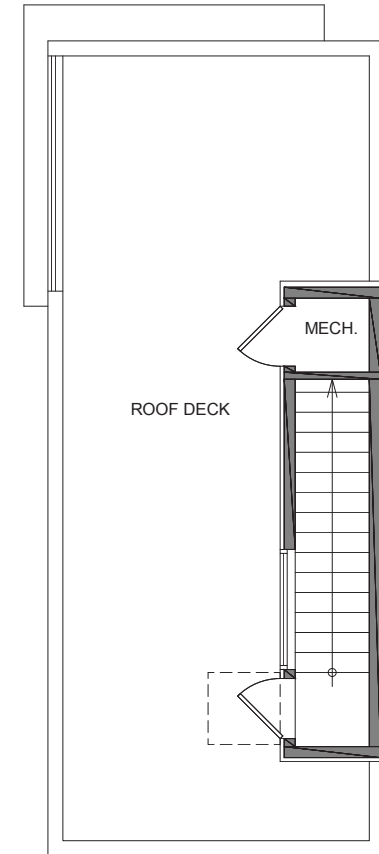

3739

Level 1

Level 2

Level 3

Roof Deck

3739 S Dawson St. Seattle, WA 98118
1281 SF | 2 Beds | 1.75 Baths | Bonus | Rooftop Deck

Floor plans are provided for illustrative and general informational purposes only. In a continuing effort to improve our products and designs, final construction elevations, square footages, floor plan layouts and/or materials and colors may vary. Buyer to verify all information to their own satisfaction.