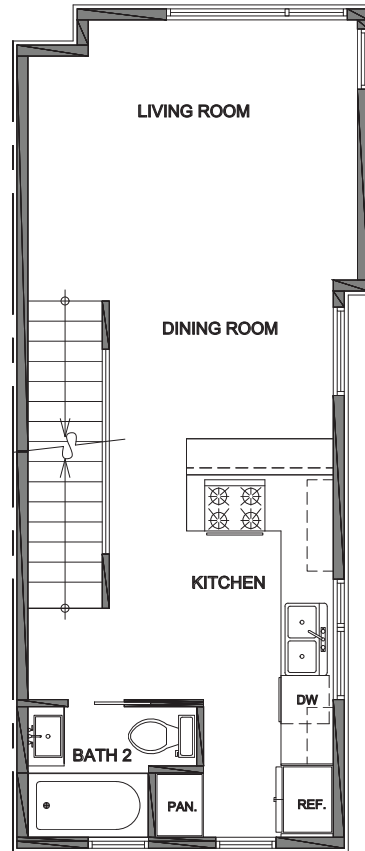

3741

Level 1

Level 2

Level 3

Roof Deck

3741 S Dawson St. Seattle, WA 98118
1281 SF | 2 Beds | 1.75 Baths | Bonus | Rooftop Deck

Floor plans are provided for illustrative and general informational purposes only. In a continuing effort to improve our products and designs, final construction elevations, square footages, floor plan layouts and/or materials and colors may vary. Buyer to verify all information to their own satisfaction.

Habitat for the Modern Life Form.