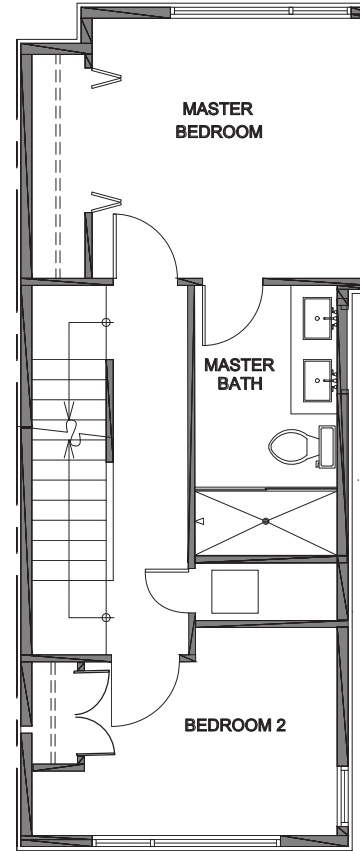

3741

Level 1

Level 2

Level 3

Roof Deck

3741 S Dawson St. Seattle, WA 98118
1281 SF | 2 Beds | 1.75 Baths | Bonus | Rooftop Deck

Floor plans are provided for illustrative and general informational purposes only. In a continuing effort to improve our products and designs, final construction elevations, square footages, floor plan layouts and/or materials and colors may vary. Buyer to verify all information to their own satisfaction.

Habitat for the Modern Life Form.