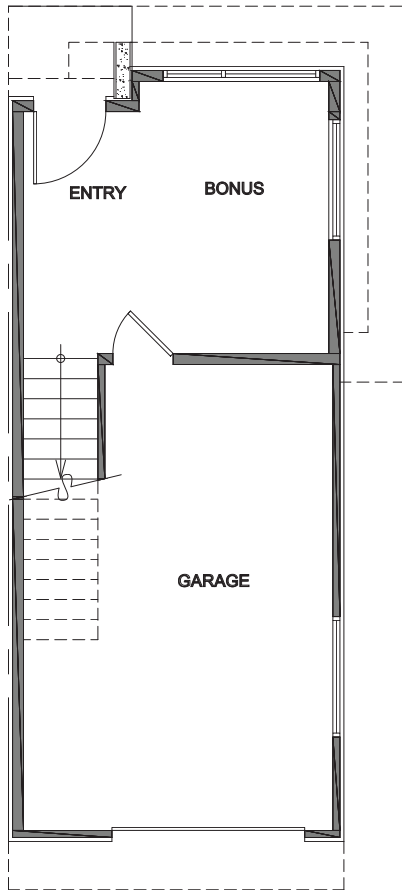

3741

Level 1

Level 2

Level 3

Roof Deck

3741 S Dawson St. Seattle, WA 98118
1281 SF | 2 Beds | 1.75 Baths | Bonus | Rooftop Deck

Floor plans are provided for illustrative and general informational purposes only. In a continuing effort to improve our products and designs, final construction elevations, square footages, floor plan layouts and/or materials and colors may vary. Buyer to verify all information to their own satisfaction.