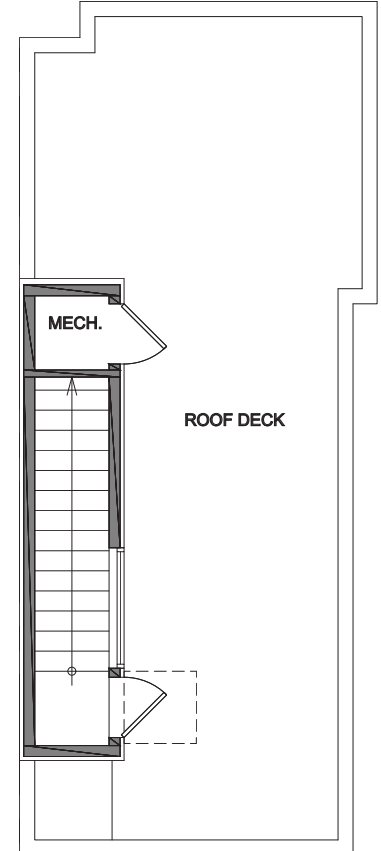

3741

Level 1

Level 2

Level 3

Roof Deck

3741 S Dawson St. Seattle, WA 98118
1281 SF | 2 Beds | 1.75 Baths | Bonus | Rooftop Deck

Floor plans are provided for illustrative and general informational purposes only. In a continuing effort to improve our products and designs, final construction elevations, square footages, floor plan layouts and/or materials and colors may vary. Buyer to verify all information to their own satisfaction.