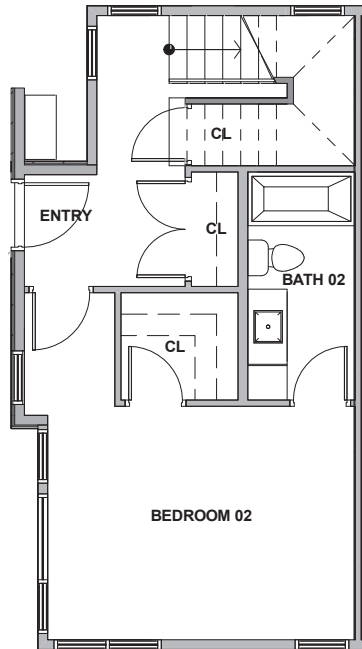

216 A

Level 1

Level 2

Level 3

Level 4

216 A 10th Ave E Seattle, WA 98102
1519 sf | 2 Beds | 2.25 Baths

 Floor plans are provided for illustrative and general informational purposes only. In a continuing effort to improve our products and designs, final construction elevations, square footages, floor plan layouts and/or materials and colors may vary. Buyer to verify all information to their own satisfaction.

Habitat for the Modern Life Form.