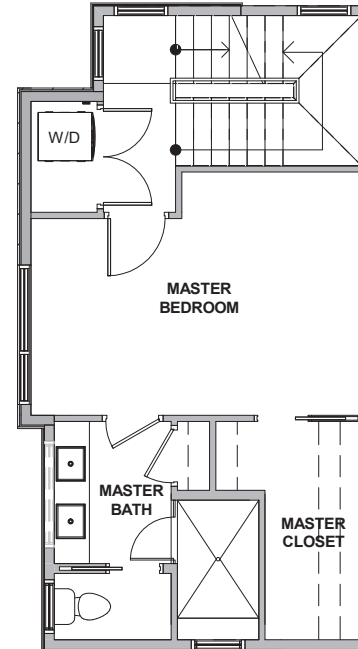

216 A

Level 1

Level 2

Level 3

Level 4

216 A 10th Ave E Seattle, WA 98102
1519 sf | 2 Beds | 2.25 Baths

 Floor plans are provided for illustrative and general informational purposes only. In a continuing effort to improve our products and designs, final construction elevations, square footages, floor plan layouts and/or materials and colors may vary. Buyer to verify all information to their own satisfaction.

Habitat for the Modern Life Form.