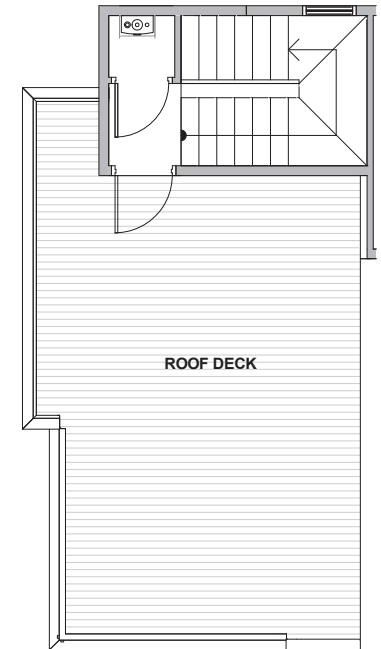

216 A

Level 1

Level 2

Level 3

Level 4

216 A 10th Ave E Seattle, WA 98102
1519 sf | 2 Beds | 2.25 Baths

 Floor plans are provided for illustrative and general informational purposes only. In a continuing effort to improve our products and designs, final construction elevations, square footages, floor plan layouts and/or materials and colors may vary. Buyer to verify all information to their own satisfaction.

Habitat for the Modern Life Form.