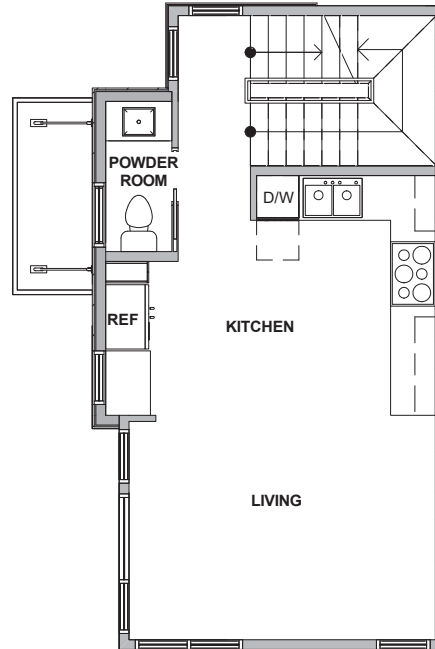

216 A

Level 1

Level 2

Level 3

Level 4

216 A 10th Ave E Seattle, WA 98102
1519 sf | 2 Beds | 2.25 Baths

 Floor plans are provided for illustrative and general informational purposes only. In a continuing effort to improve our products and designs, final construction elevations, square footages, floor plan layouts and/or materials and colors may vary. Buyer to verify all information to their own satisfaction.

Habitat for the Modern Life Form.