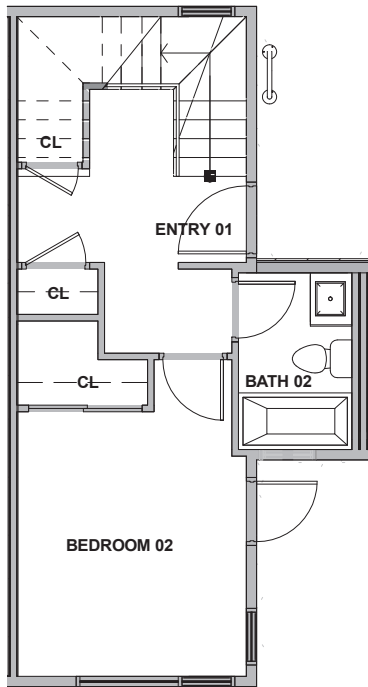

216 B

Level 1

Level 2

Level 3

Level 4

216 B 10th Ave E Seattle, WA 98102
1243 sf | 2 Beds | 1.75 Baths

 Floor plans are provided for illustrative and general informational purposes only. In a continuing effort to improve our products and designs, final construction elevations, square footages, floor plan layouts and/or materials and colors may vary. Buyer to verify all information to their own satisfaction.

Habitat for the Modern Life Form.