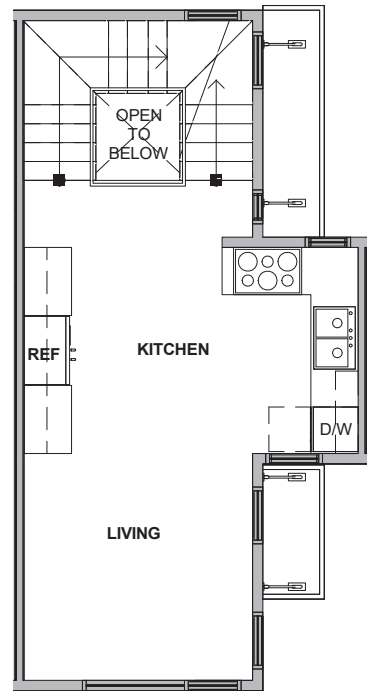

216 B

Level 1

Level 2

Level 3

Level 4

216 B 10th Ave E Seattle, WA 98102
1243 sf | 2 Beds | 1.75 Baths

 Floor plans are provided for illustrative and general informational purposes only. In a continuing effort to improve our products and designs, final construction elevations, square footages, floor plan layouts and/or materials and colors may vary. Buyer to verify all information to their own satisfaction.

Habitat for the Modern Life Form.