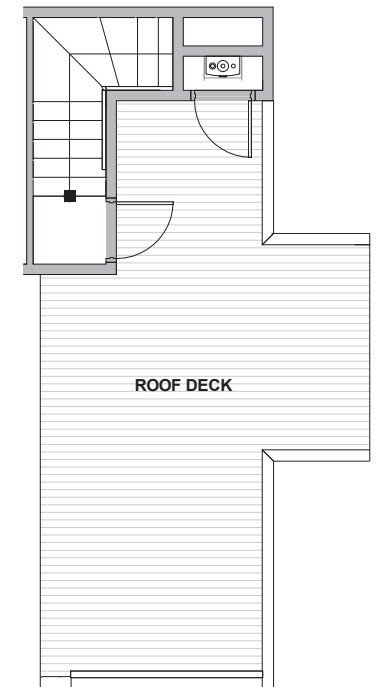

216 B

Level 1

Level 2

Level 3

Level 4

216 B 10th Ave E Seattle, WA 98102
1243 sf | 2 Beds | 1.75 Baths

 Floor plans are provided for illustrative and general informational purposes only. In a continuing effort to improve our products and designs, final construction elevations, square footages, floor plan layouts and/or materials and colors may vary. Buyer to verify all information to their own satisfaction.

Habitat for the Modern Life Form.