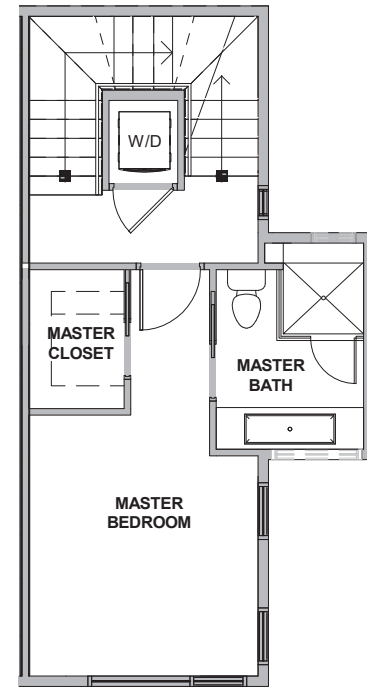

216 B

Level 1

Level 2

Level 3

Level 4

216 B 10th Ave E Seattle, WA 98102
1243 sf | 2 Beds | 1.75 Baths

 Floor plans are provided for illustrative and general informational purposes only. In a continuing effort to improve our products and designs, final construction elevations, square footages, floor plan layouts and/or materials and colors may vary. Buyer to verify all information to their own satisfaction.

Habitat for the Modern Life Form.