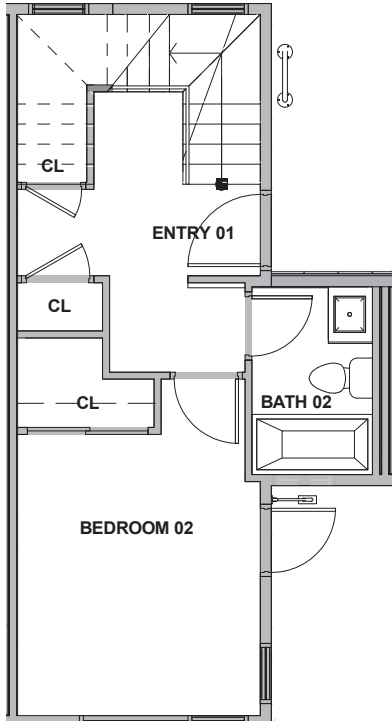

216 D

Level 1

Level 2

Level 3

Level 4

216 D 10th Ave E Seattle, WA 98102
1243 sf | 2 beds | 1.75 baths | rooftop deck

 Floor plans are provided for illustrative and general informational purposes only. In a continuing effort to improve our products and designs, final construction elevations, square footages, floor plan layouts and/or materials and colors may vary. Buyer to verify all information to their own satisfaction.

Habitat for the Modern Life Form.