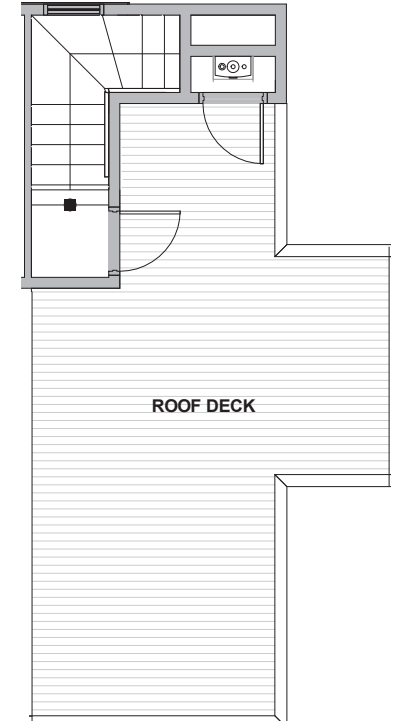

216 D

Level 1

Level 2

Level 3

Level 4

216 D 10th Ave E Seattle, WA 98102
1243 sf | 2 beds | 1.75 baths | rooftop deck

 Floor plans are provided for illustrative and general informational purposes only. In a continuing effort to improve our products and designs, final construction elevations, square footages, floor plan layouts and/or materials and colors may vary. Buyer to verify all information to their own satisfaction.

Habitat for the Modern Life Form.