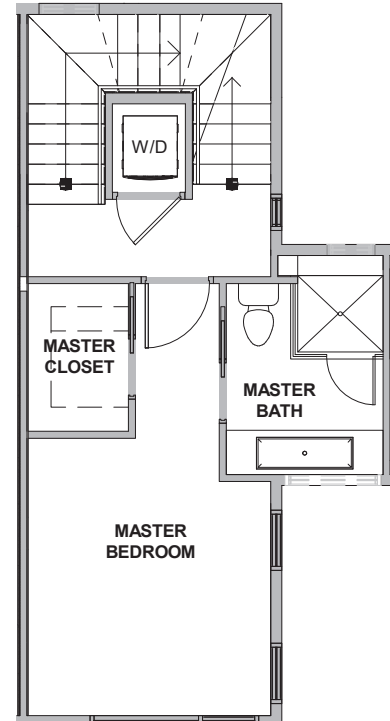

216 D

Level 1

Level 2

Level 3

Level 4

216 D 10th Ave E Seattle, WA 98102
1243 sf | 2 beds | 1.75 baths | rooftop deck

 Floor plans are provided for illustrative and general informational purposes only. In a continuing effort to improve our products and designs, final construction elevations, square footages, floor plan layouts and/or materials and colors may vary. Buyer to verify all information to their own satisfaction.

Habitat for the Modern Life Form.