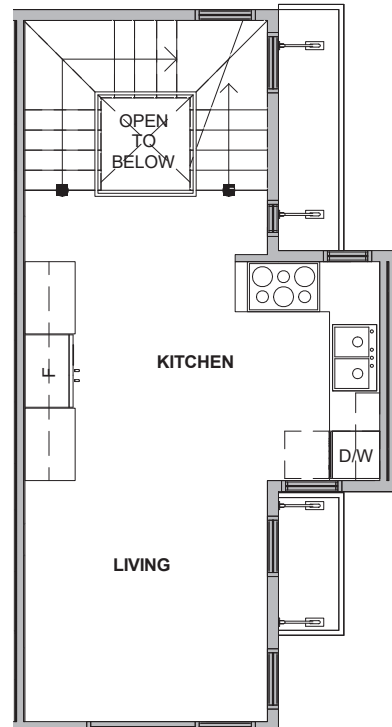

216 D

Level 1

Level 2

Level 3

Level 4

216 D 10th Ave E Seattle, WA 98102
1243 sf | 2 beds | 1.75 baths | rooftop deck

 Floor plans are provided for illustrative and general informational purposes only. In a continuing effort to improve our products and designs, final construction elevations, square footages, floor plan layouts and/or materials and colors may vary. Buyer to verify all information to their own satisfaction.

Habitat for the Modern Life Form.