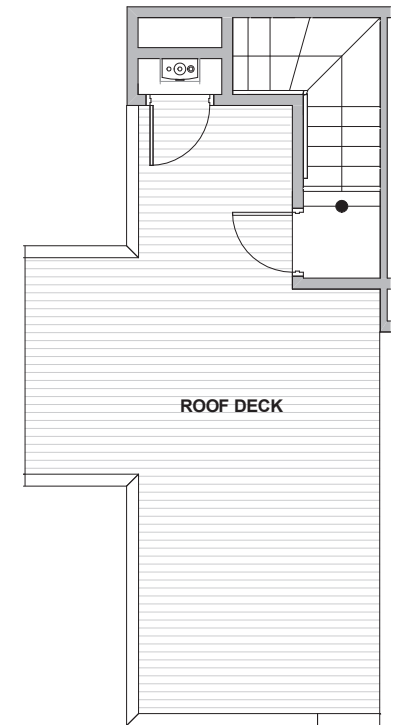

216 E

Level 1

Level 2

Level 3

Level 4

216 E 10th Ave E Seattle, WA 98102
1243 sf | 2 beds | 1.75 baths | rooftop deck

 Floor plans are provided for illustrative and general informational purposes only. In a continuing effort to improve our products and designs, final construction elevations, square footages, floor plan layouts and/or materials and colors may vary. Buyer to verify all information to their own satisfaction.

Habitat for the Modern Life Form.