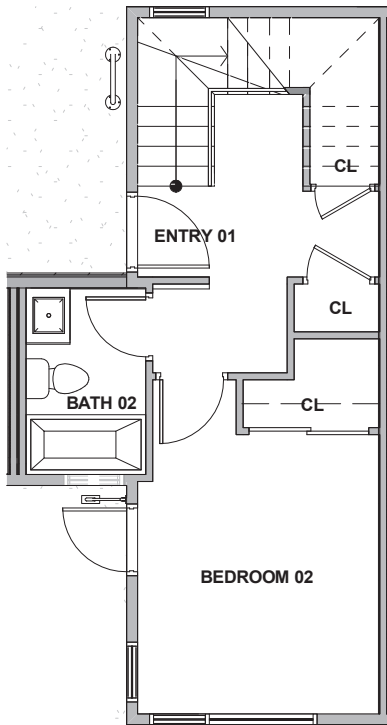

216 E

Level 1

Level 2

Level 3

Level 4

216 E 10th Ave E Seattle, WA 98102
1243 sf | 2 beds | 1.75 baths | rooftop deck

 Floor plans are provided for illustrative and general informational purposes only. In a continuing effort to improve our products and designs, final construction elevations, square footages, floor plan layouts and/or materials and colors may vary. Buyer to verify all information to their own satisfaction.

Habitat for the Modern Life Form.