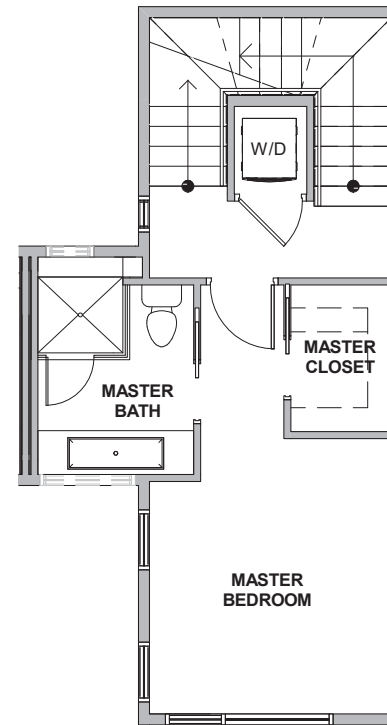

216 E

Level 1

Level 2

Level 3

Level 4

216 E 10th Ave E Seattle, WA 98102
1243 sf | 2 beds | 1.75 baths | rooftop deck

 Floor plans are provided for illustrative and general informational purposes only. In a continuing effort to improve our products and designs, final construction elevations, square footages, floor plan layouts and/or materials and colors may vary. Buyer to verify all information to their own satisfaction.

Habitat for the Modern Life Form.