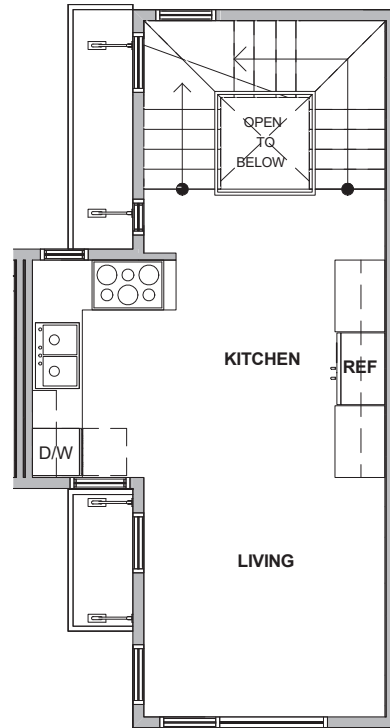

216 E

Level 1

Level 2

Level 3

Level 4

216 E 10th Ave E Seattle, WA 98102
1243 sf | 2 beds | 1.75 baths | rooftop deck

 Floor plans are provided for illustrative and general informational purposes only. In a continuing effort to improve our products and designs, final construction elevations, square footages, floor plan layouts and/or materials and colors may vary. Buyer to verify all information to their own satisfaction.

Habitat for the Modern Life Form.