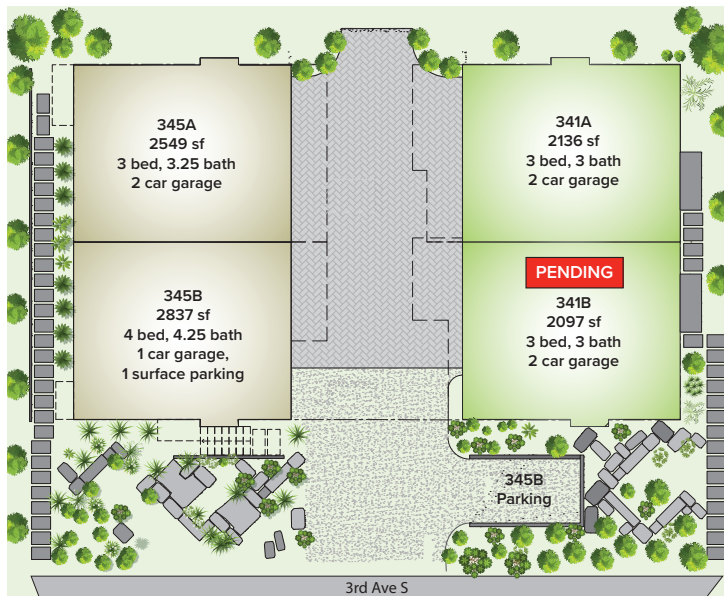

KIRKLAND LUXURY LIVING!

WALK SCORE 82

**PRIVATE
ROOFTOP
DECKS!**

COMING SOON!

Cedar Ridge....Four luxurious townhomes offering spacious and open-concept living! Contemporary design, fresh interiors and high-end finishes throughout. Each home provides stunning territorial and lake views from your private rooftop deck. All just steps from downtown Kirkland.

For more information contact

Kenny Pleasant

206.618.4566

Pleasant@KW.com

shelter

H O M E S

Habitat for the Modern Life Form.

shelterhometseattle.com

info@shelterhs.com | 206.486.9209