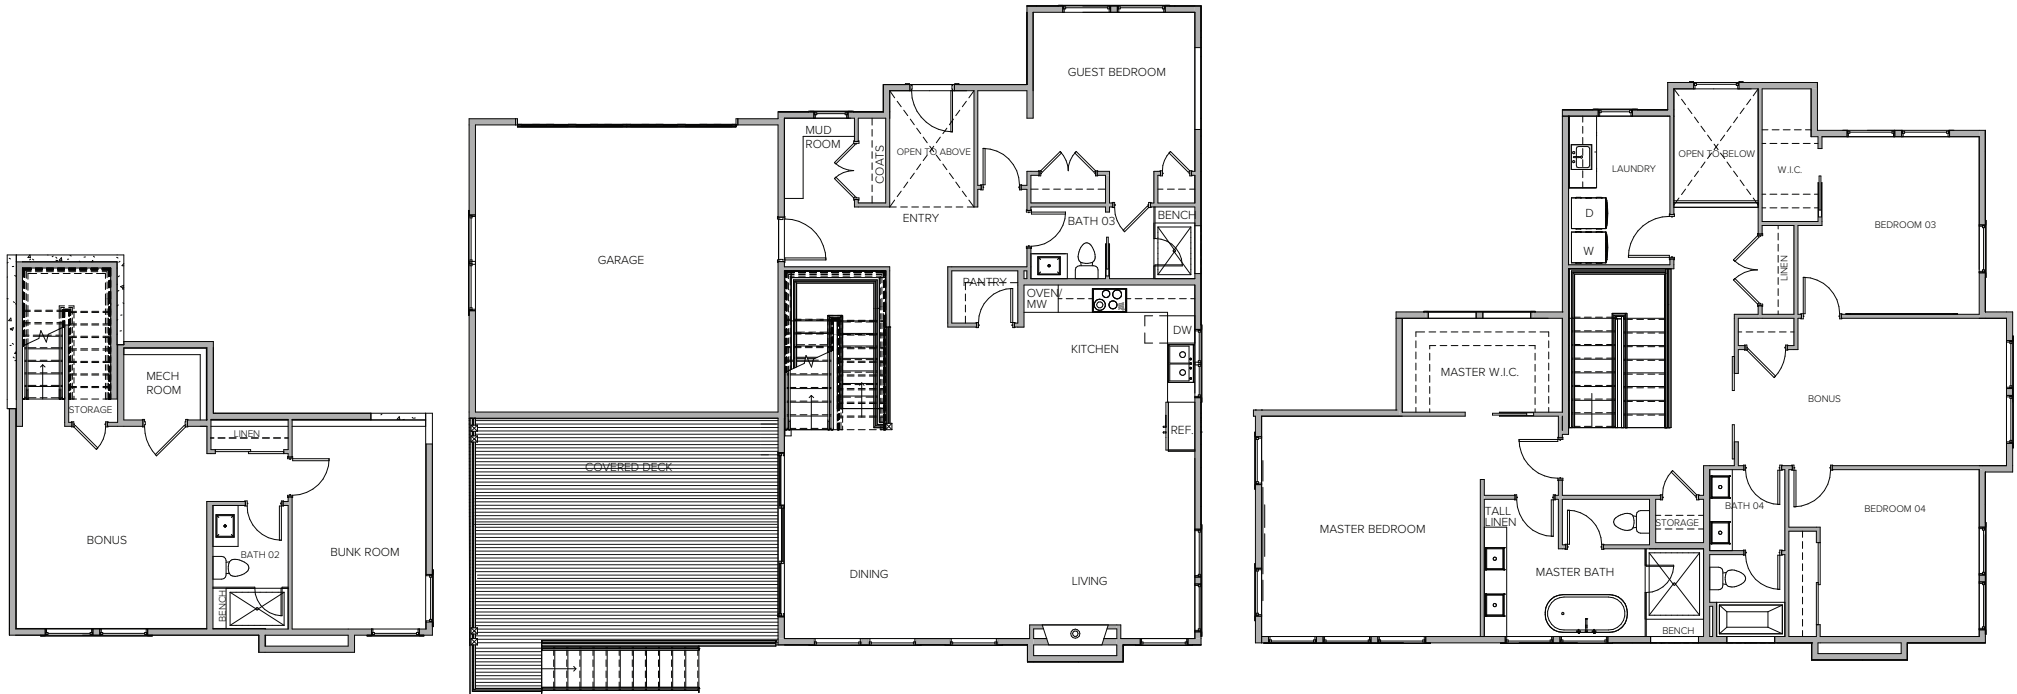

Lot 2

lower level

main level

upper level

10435 Slater Ave S, Kirkland, WA 98033
 3692 sf | 5 beds | 3.5 baths | bonus | 2 car garage

Floor plans are provided for illustrative and general informational purposes only. In a continuing effort to improve our products and designs, final construction elevations, square footages, floor plan layouts and/or materials and colors may vary. Buyer to verify all information to their own satisfaction.

Habitat for the Modern Life Form.