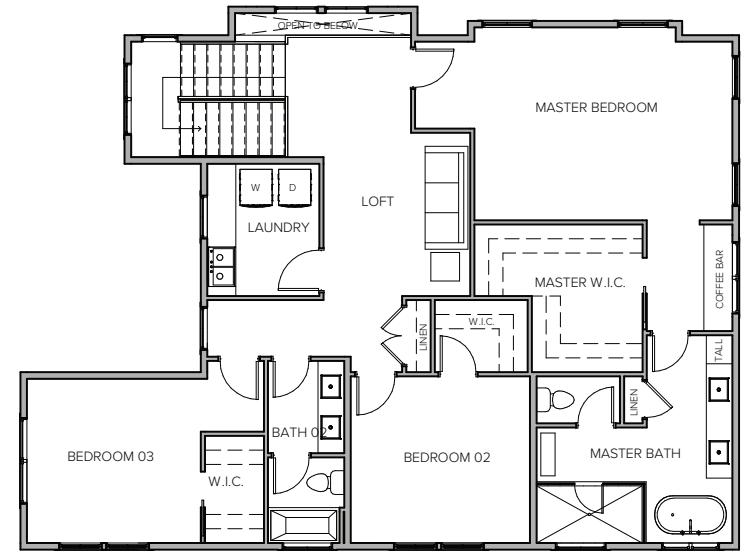

Lot 3

lower level

main level

upper level

10435 Slater Ave S, Kirkland, WA 98033

3635 sf | 4 beds | 3.25 baths | recreation room | covered deck | 2 car garage

Floor plans are provided for illustrative and general informational purposes only. In a continuing effort to improve our products and designs, final construction elevations, square footages, floor plan layouts and/or materials and colors may vary. Buyer to verify all information to their own satisfaction.

Habitat for the Modern Life Form.