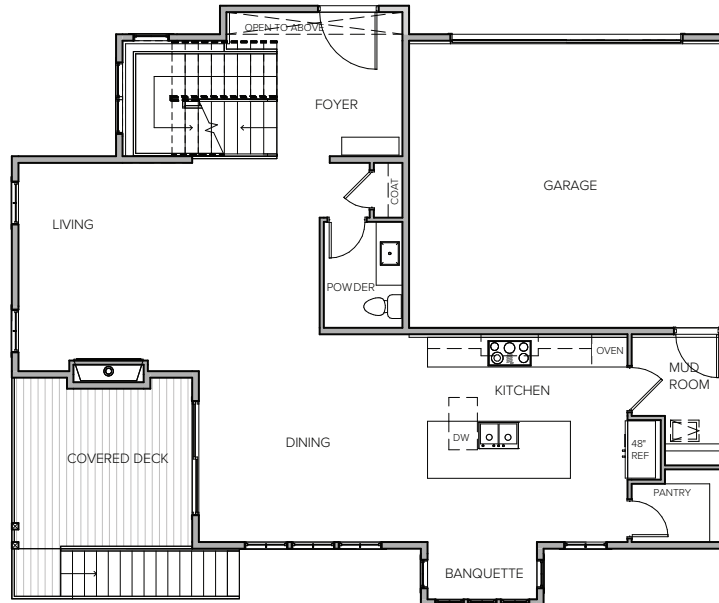

Lot 3

lower level

main level

upper level

10435 Slater Ave S, Kirkland, WA 98033

3635 sf | 4 beds | 3.25 baths | recreation room | covered deck | 2 car garage

Floor plans are provided for illustrative and general informational purposes only. In a continuing effort to improve our products and designs, final construction elevations, square footages, floor plan layouts and/or materials and colors may vary. Buyer to verify all information to their own satisfaction.

Habitat for the Modern Life Form.