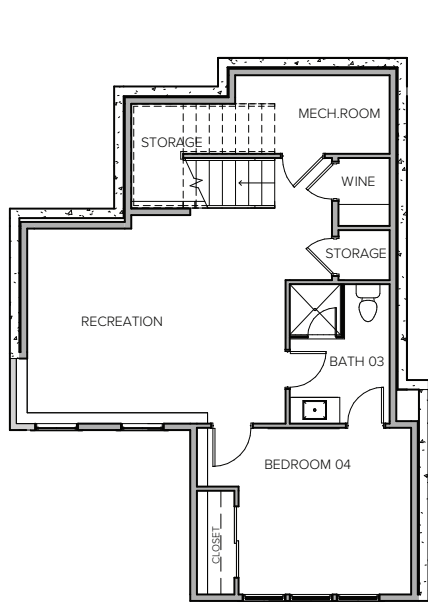

Lot 3

lower level

main level

upper level

10435 Slater Ave S, Kirkland, WA 98033

3635 sf | 4 beds | 3.25 baths | recreation room | covered deck | 2 car garage

Floor plans are provided for illustrative and general informational purposes only. In a continuing effort to improve our products and designs, final construction elevations, square footages, floor plan layouts and/or materials and colors may vary. Buyer to verify all information to their own satisfaction.

Habitat for the Modern Life Form.