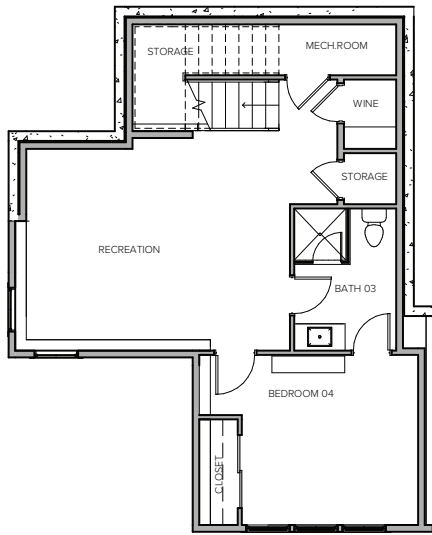

Lot 4

lower level

main level

upper level

10435 Slater Ave S, Kirkland, WA 98033

3692 sf | 4 beds | 3.25 baths | recreation room | covered deck | 2 car garage

Floor plans are provided for illustrative and general informational purposes only. In a continuing effort to improve our products and designs, final construction elevations, square footages, floor plan layouts and/or materials and colors may vary. Buyer to verify all information to their own satisfaction.

Habitat for the Modern Life Form.