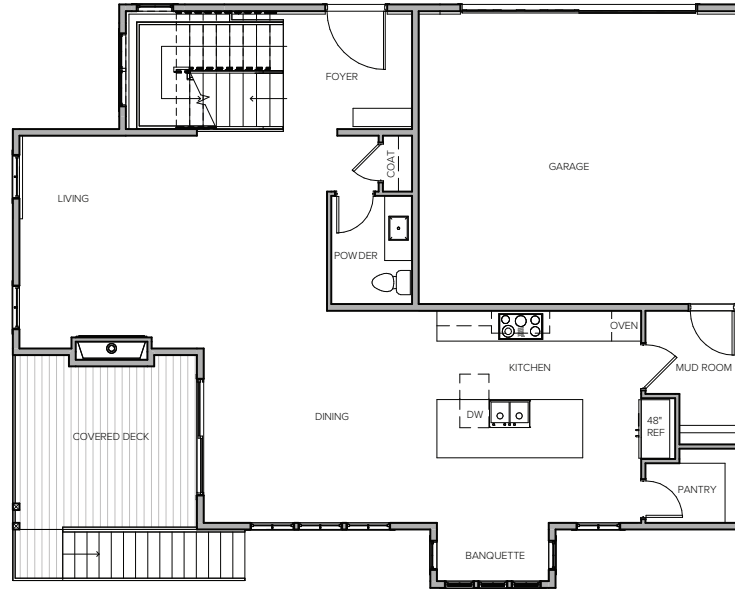

Lot 4

lower level

main level

upper level

10435 Slater Ave S, Kirkland, WA 98033

3692 sf | 4 beds | 3.25 baths | recreation room | covered deck | 2 car garage

Floor plans are provided for illustrative and general informational purposes only. In a continuing effort to improve our products and designs, final construction elevations, square footages, floor plan layouts and/or materials and colors may vary. Buyer to verify all information to their own satisfaction.

Habitat for the Modern Life Form.