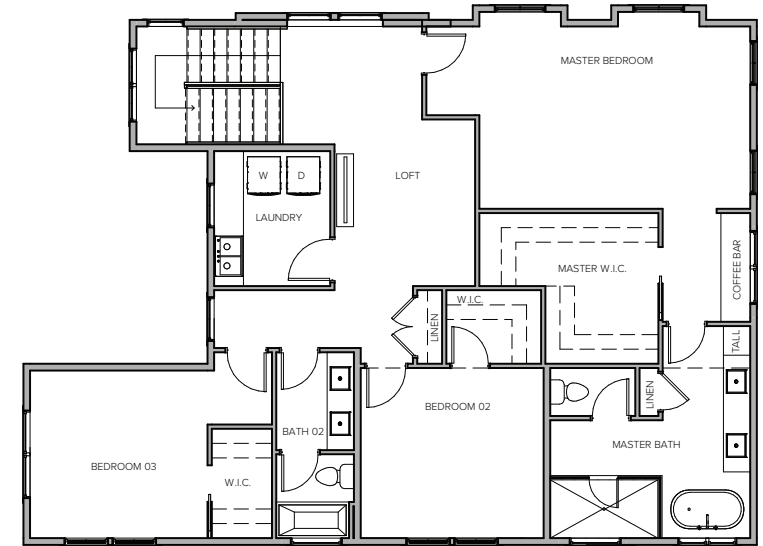

Lot 4

lower level

main level

upper level

10435 Slater Ave S, Kirkland, WA 98033

3692 sf | 4 beds | 3.25 baths | recreation room | covered deck | 2 car garage

Floor plans are provided for illustrative and general informational purposes only. In a continuing effort to improve our products and designs, final construction elevations, square footages, floor plan layouts and/or materials and colors may vary. Buyer to verify all information to their own satisfaction.

Habitat for the Modern Life Form.