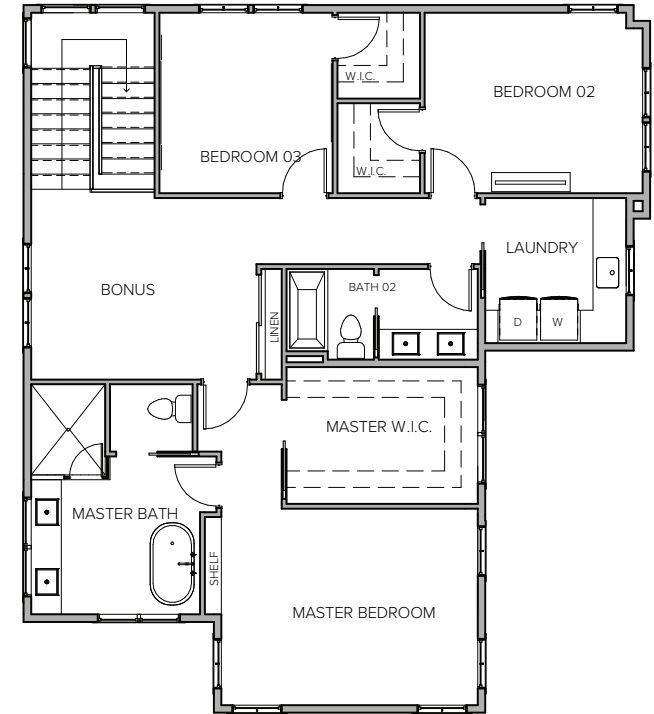

Lot 6

lower level

main level

upper level

10435 Slater Ave S, Kirkland, WA 98033

3341 sf | 4 beds | 3.25 baths | bonus room | covered deck | 2 car garage

Floor plans are provided for illustrative and general informational purposes only. In a continuing effort to improve our products and designs, final construction elevations, square footages, floor plan layouts and/or materials and colors may vary. Buyer to verify all information to their own satisfaction.

Habitat for the Modern Life Form.