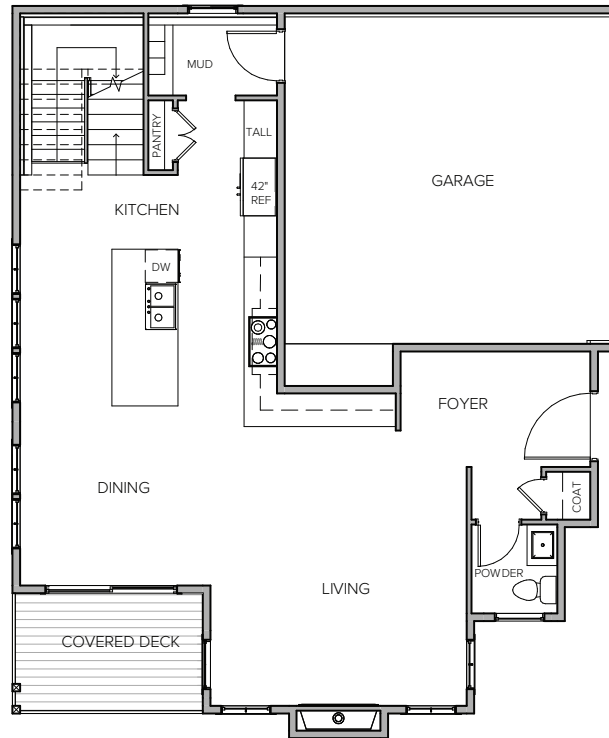

Lot 6

lower level

main level

upper level

10435 Slater Ave S, Kirkland, WA 98033

3341 sf | 4 beds | 3.25 baths | bonus room | covered deck | 2 car garage

Floor plans are provided for illustrative and general informational purposes only. In a continuing effort to improve our products and designs, final construction elevations, square footages, floor plan layouts and/or materials and colors may vary. Buyer to verify all information to their own satisfaction.

Habitat for the Modern Life Form.