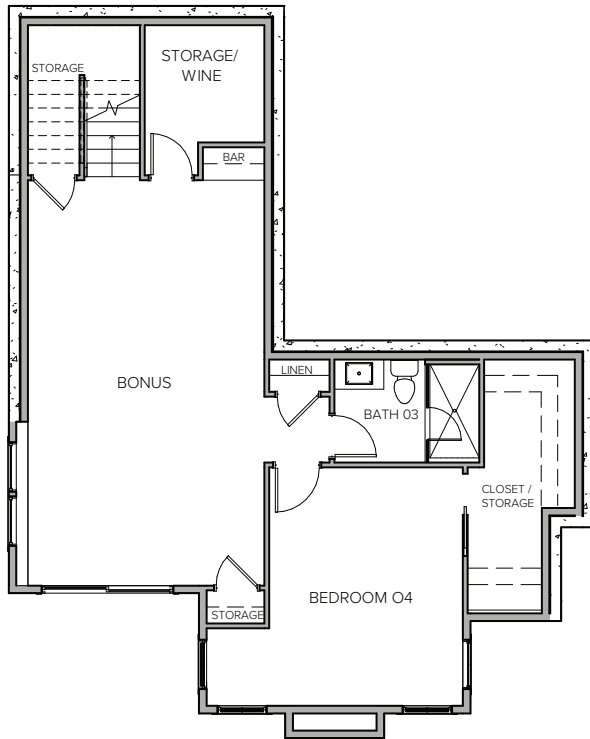

Lot 6

lower level

main level

upper level

10435 Slater Ave S, Kirkland, WA 98033

3341 sf | 4 beds | 3.25 baths | bonus room | covered deck | 2 car garage

Floor plans are provided for illustrative and general informational purposes only. In a continuing effort to improve our products and designs, final construction elevations, square footages, floor plan layouts and/or materials and colors may vary. Buyer to verify all information to their own satisfaction.

Habitat for the Modern Life Form.