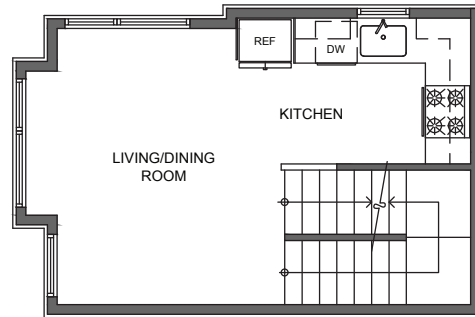

714 A

Level 1

Level 2

Level 3

Rooftop

714 11th Ave E Seattle, WA 98102

1005 SF | 2 Beds | 1.75 Baths

Floor plans are provided for illustrative and general informational purposes only. In a continuing effort to improve our products and designs, final construction elevations, square footages, floor plan layouts and/or materials and colors may vary. Buyer to verify all information to their own satisfaction.

Habitat for the Modern Life Form.