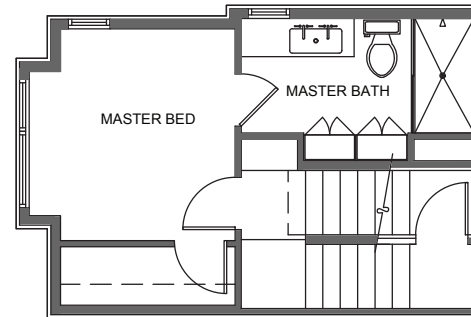

714 A

Level 1

Level 2

Level 3

Rooftop

714 11th Ave E Seattle, WA 98102

1005 SF | 2 Beds | 1.75 Baths

Floor plans are provided for illustrative and general informational purposes only. In a continuing effort to improve our products and designs, final construction elevations, square footages, floor plan layouts and/or materials and colors may vary. Buyer to verify all information to their own satisfaction.

Habitat for the Modern Life Form.