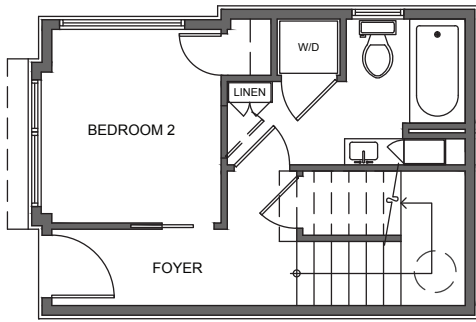

714 A

Level 1

Level 2

Level 3

Rooftop

714 11th Ave E Seattle, WA 98102

1005 SF | 2 Beds | 1.75 Baths

Floor plans are provided for illustrative and general informational purposes only. In a continuing effort to improve our products and designs, final construction elevations, square footages, floor plan layouts and/or materials and colors may vary. Buyer to verify all information to their own satisfaction.

Habitat for the Modern Life Form.