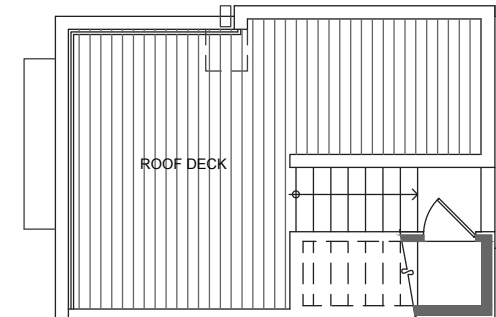

714 A

Level 1

Level 2

Level 3

Rooftop

714 11th Ave E Seattle, WA 98102

1005 SF | 2 Beds | 1.75 Baths

Floor plans are provided for illustrative and general informational purposes only. In a continuing effort to improve our products and designs, final construction elevations, square footages, floor plan layouts and/or materials and colors may vary. Buyer to verify all information to their own satisfaction.