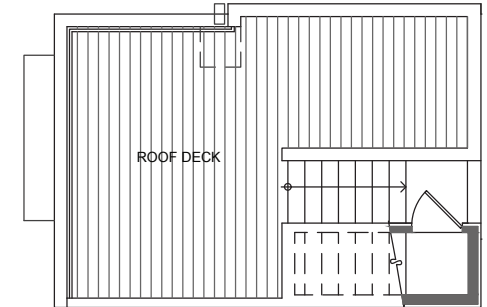

714 C

Level 1

Level 2

Level 3

Rooftop

714 11th Ave E Seattle, WA 98102

1005 SF | 2 Beds | 1.75 Baths

Floor plans are provided for illustrative and general informational purposes only. In a continuing effort to improve our products and designs, final construction elevations, square footages, floor plan layouts and/or materials and colors may vary. Buyer to verify all information to their own satisfaction.