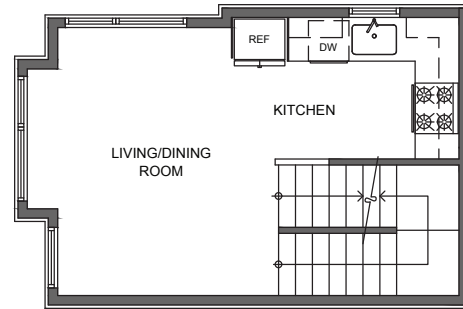

714 C

Level 1

Level 2

Level 3

Rooftop

714 11th Ave E Seattle, WA 98102

1005 SF | 2 Beds | 1.75 Baths

Floor plans are provided for illustrative and general informational purposes only. In a continuing effort to improve our products and designs, final construction elevations, square footages, floor plan layouts and/or materials and colors may vary. Buyer to verify all information to their own satisfaction.

Habitat for the Modern Life Form.