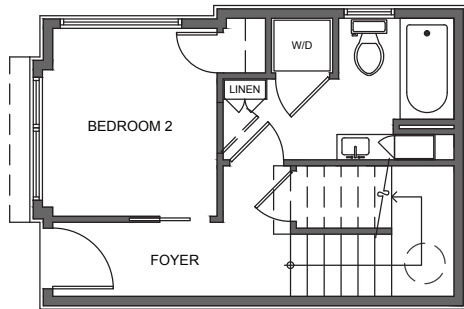

714 C

Level 1

Level 2

Level 3

Rooftop

714 11th Ave E Seattle, WA 98102

1005 SF | 2 Beds | 1.75 Baths

Floor plans are provided for illustrative and general informational purposes only. In a continuing effort to improve our products and designs, final construction elevations, square footages, floor plan layouts and/or materials and colors may vary. Buyer to verify all information to their own satisfaction.

Habitat for the Modern Life Form.