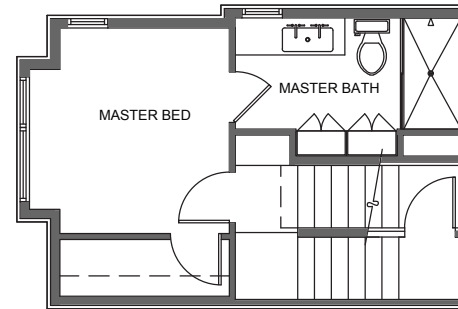

714 C

Level 1

Level 2

Level 3

Rooftop

714 11th Ave E Seattle, WA 98102

1005 SF | 2 Beds | 1.75 Baths

Floor plans are provided for illustrative and general informational purposes only. In a continuing effort to improve our products and designs, final construction elevations, square footages, floor plan layouts and/or materials and colors may vary. Buyer to verify all information to their own satisfaction.

Habitat for the Modern Life Form.