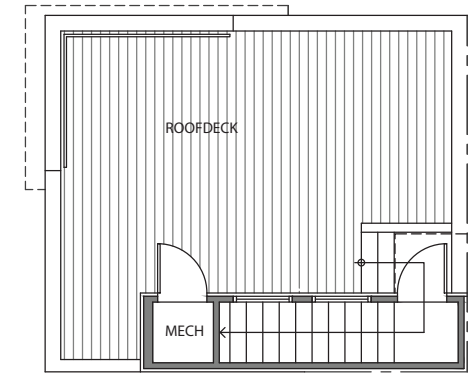

2326 C

Level 1

Level 2

Level 3

Rooftop

2324-2326 Yale Ave E, Seattle, WA 98102
 1,235 SF | 2 Beds | 1.75 Baths

 Floor plans are provided for illustrative and general informational purposes only. In a continuing effort to improve our products and designs, final construction elevations, square footages, floor plan layouts and/or materials and colors may vary. Buyer to verify all information to their own satisfaction.

Habitat for the Modern Life Form.