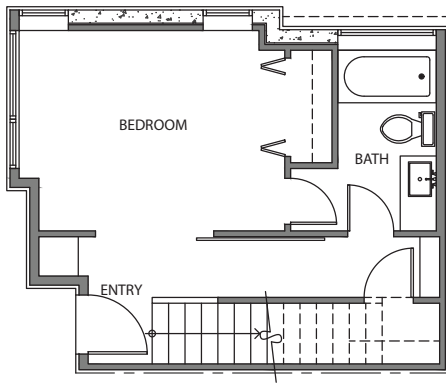

2326 C

Level 1

Level 2

Level 3

Rooftop

2324-2326 Yale Ave E, Seattle, WA 98102
 1,235 SF | 2 Beds | 1.75 Baths

 Floor plans are provided for illustrative and general informational purposes only. In a continuing effort to improve our products and designs, final construction elevations, square footages, floor plan layouts and/or materials and colors may vary. Buyer to verify all information to their own satisfaction.

Habitat for the Modern Life Form.