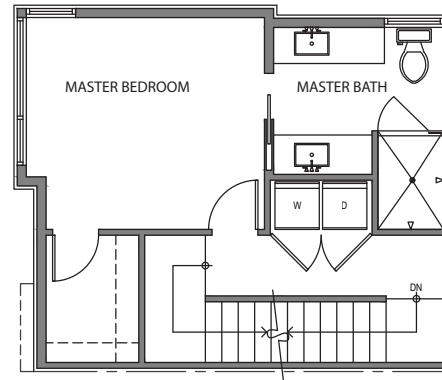

2326 C

Level 1

Level 2

Level 3

Rooftop

2324-2326 Yale Ave E, Seattle, WA 98102
 1,235 SF | 2 Beds | 1.75 Baths

 Floor plans are provided for illustrative and general informational purposes only. In a continuing effort to improve our products and designs, final construction elevations, square footages, floor plan layouts and/or materials and colors may vary. Buyer to verify all information to their own satisfaction.

Habitat for the Modern Life Form.