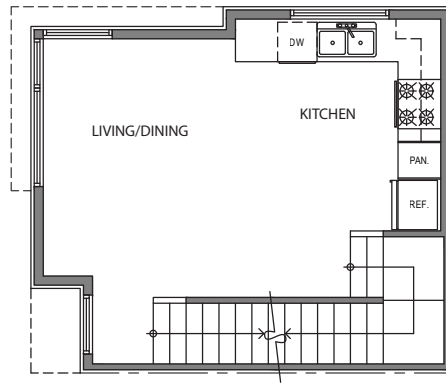

2326 C

Level 1

Level 2

Level 3

Rooftop

2324-2326 Yale Ave E, Seattle, WA 98102
 1,235 SF | 2 Beds | 1.75 Baths

 Floor plans are provided for illustrative and general informational purposes only. In a continuing effort to improve our products and designs, final construction elevations, square footages, floor plan layouts and/or materials and colors may vary. Buyer to verify all information to their own satisfaction.

Habitat for the Modern Life Form.