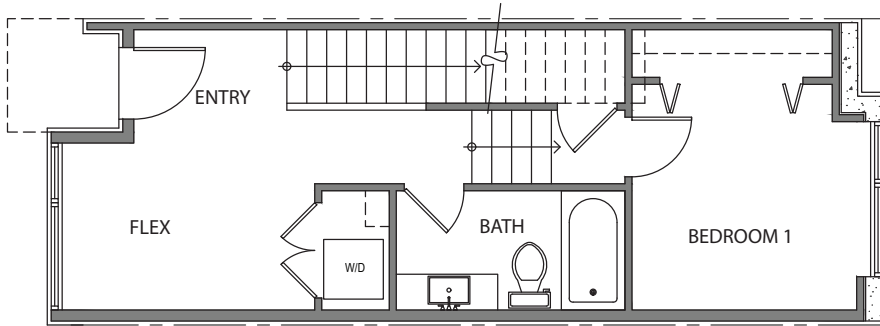

2326 B

Level 1

Level 2

Level 3

Rooftop

2324-2326 Yale Ave E, Seattle, WA 98102  
1,388 SF | 2 Beds | 1.75 Baths

Floor plans are provided for illustrative and general informational purposes only. In a continuing effort to improve our products and designs, final construction elevations, square footages, floor plan layouts and/or materials and colors may vary. Buyer to verify all information to their own satisfaction.

Habitat for the Modern Life Form.