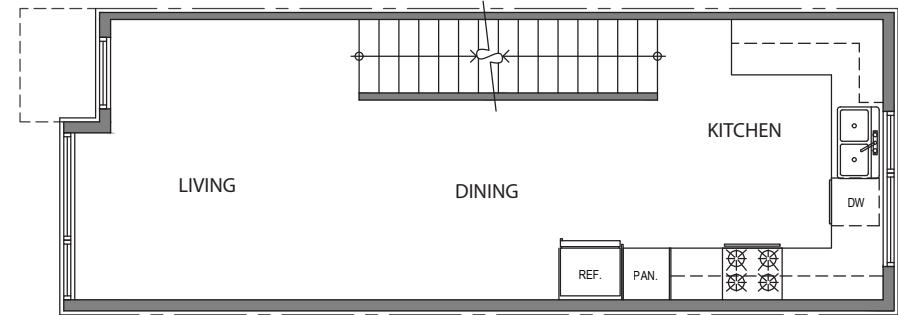

2326 B

Level 1

Level 2

Level 3

Rooftop

2324-2326 Yale Ave E, Seattle, WA 98102  
1,388 SF | 2 Beds | 1.75 Baths

Floor plans are provided for illustrative and general informational purposes only. In a continuing effort to improve our products and designs, final construction elevations, square footages, floor plan layouts and/or materials and colors may vary. Buyer to verify all information to their own satisfaction.

Habitat for the Modern Life Form.