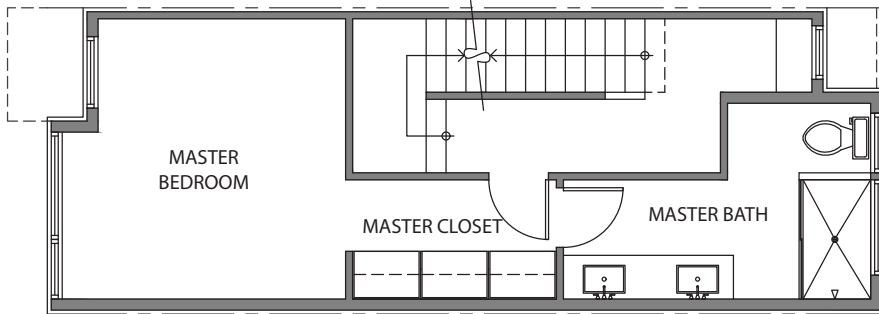

2326 B

Level 1

Level 2

Level 3

Rooftop

2324-2326 Yale Ave E, Seattle, WA 98102  
1,388 SF | 2 Beds | 1.75 Baths

Floor plans are provided for illustrative and general informational purposes only. In a continuing effort to improve our products and designs, final construction elevations, square footages, floor plan layouts and/or materials and colors may vary. Buyer to verify all information to their own satisfaction.

Habitat for the Modern Life Form.