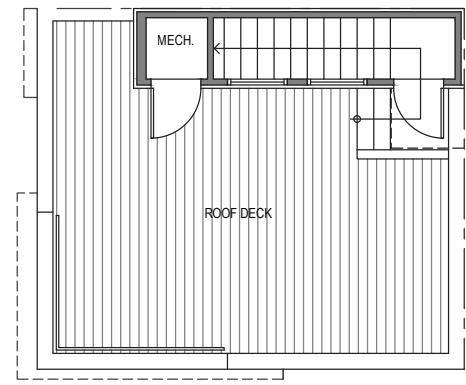

2326 A

Level 1

Level 2

Level 3

Rooftop

2324-2326 Yale Ave E, Seattle, WA 98102
 1,235 SF | 2 Beds | 1.75 Baths

Floor plans are provided for illustrative and general informational purposes only. In a continuing effort to improve our products and designs, final construction elevations, square footages, floor plan layouts and/or materials and colors may vary. Buyer to verify all information to their own satisfaction.

Habitat for the Modern Life Form.