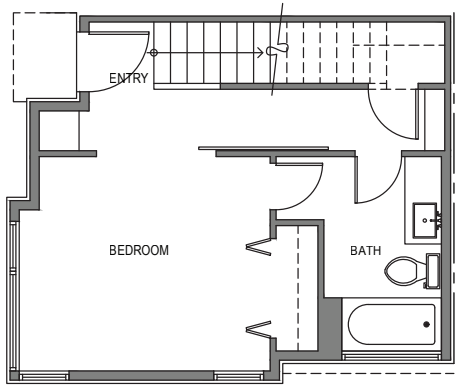

2326 A

Level 1

Level 2

Level 3

Rooftop

2324-2326 Yale Ave E, Seattle, WA 98102
 1,235 SF | 2 Beds | 1.75 Baths

Floor plans are provided for illustrative and general informational purposes only. In a continuing effort to improve our products and designs, final construction elevations, square footages, floor plan layouts and/or materials and colors may vary. Buyer to verify all information to their own satisfaction.

Habitat for the Modern Life Form.