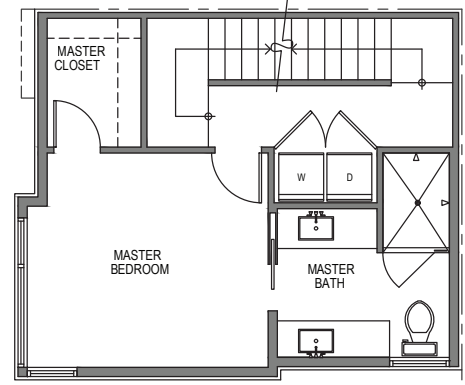

2326 A

Level 1

Level 2

Level 3

Rooftop

2324-2326 Yale Ave E, Seattle, WA 98102
 1,235 SF | 2 Beds | 1.75 Baths

Floor plans are provided for illustrative and general informational purposes only. In a continuing effort to improve our products and designs, final construction elevations, square footages, floor plan layouts and/or materials and colors may vary. Buyer to verify all information to their own satisfaction.

Habitat for the Modern Life Form.