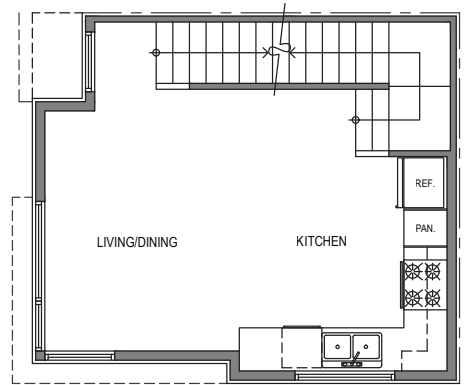

2326 A

Level 1

Level 2

Level 3

Rooftop

2324-2326 Yale Ave E, Seattle, WA 98102
 1,235 SF | 2 Beds | 1.75 Baths

Floor plans are provided for illustrative and general informational purposes only. In a continuing effort to improve our products and designs, final construction elevations, square footages, floor plan layouts and/or materials and colors may vary. Buyer to verify all information to their own satisfaction.

Habitat for the Modern Life Form.