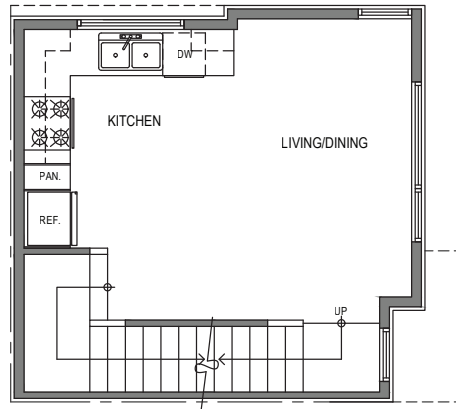

2326 E

Level 1

Level 2

Level 3

Rooftop

2324-2326 Yale Ave E, Seattle, WA 98102  
1,097 SF | 2 Beds | 1.75 Baths

Floor plans are provided for illustrative and general informational purposes only. In a continuing effort to improve our products and designs, final construction elevations, square footages, floor plan layouts and/or materials and colors may vary. Buyer to verify all information to their own satisfaction.