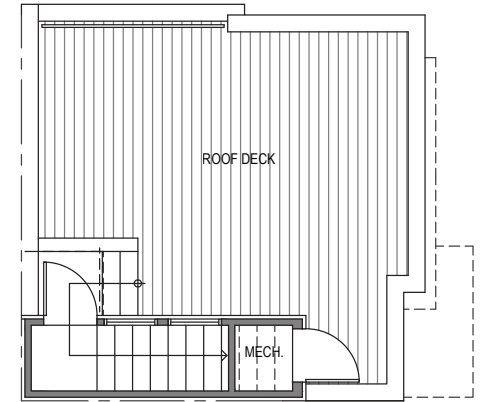

2326 E

Level 1

Level 2

Level 3

Rooftop

2324-2326 Yale Ave E, Seattle, WA 98102  
1,097 SF | 2 Beds | 1.75 Baths

Floor plans are provided for illustrative and general informational purposes only. In a continuing effort to improve our products and designs, final construction elevations, square footages, floor plan layouts and/or materials and colors may vary. Buyer to verify all information to their own satisfaction.