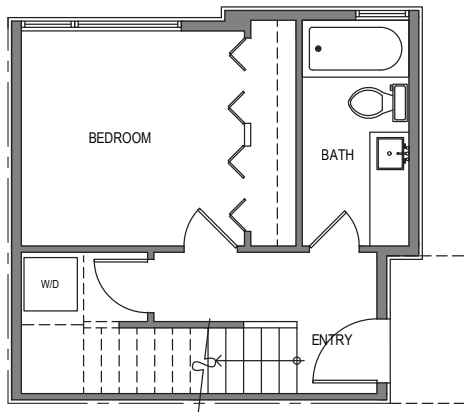

2326 E

Level 1

Level 2

Level 3

Rooftop

2324-2326 Yale Ave E, Seattle, WA 98102  
1,097 SF | 2 Beds | 1.75 Baths

Floor plans are provided for illustrative and general informational purposes only. In a continuing effort to improve our products and designs, final construction elevations, square footages, floor plan layouts and/or materials and colors may vary. Buyer to verify all information to their own satisfaction.