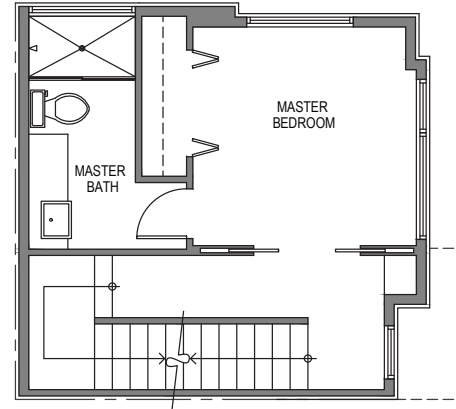

2326 E

Level 1

Level 2

Level 3

Rooftop

2324-2326 Yale Ave E, Seattle, WA 98102  
1,097 SF | 2 Beds | 1.75 Baths

Floor plans are provided for illustrative and general informational purposes only. In a continuing effort to improve our products and designs, final construction elevations, square footages, floor plan layouts and/or materials and colors may vary. Buyer to verify all information to their own satisfaction.