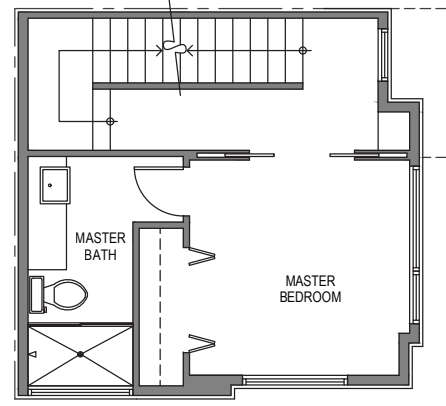

2326 D

Level 1

Level 2

Level 3

Rooftop

2324-2326 Yale Ave E, Seattle, WA 98102
 1,097 SF | 2 Beds | 1.75 Baths

Floor plans are provided for illustrative and general informational purposes only. In a continuing effort to improve our products and designs, final construction elevations, square footages, floor plan layouts and/or materials and colors may vary. Buyer to verify all information to their own satisfaction.