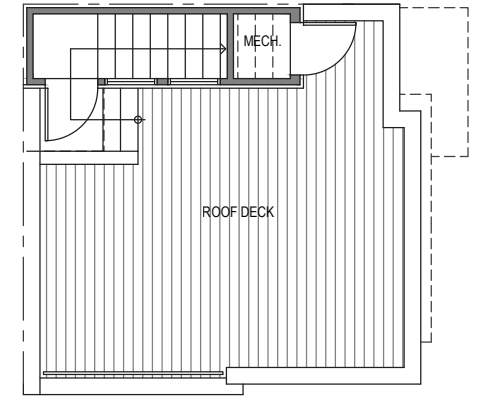

2326 D

Level 1

Level 2

Level 3

Rooftop

2324-2326 Yale Ave E, Seattle, WA 98102
 1,097 SF | 2 Beds | 1.75 Baths

Floor plans are provided for illustrative and general informational purposes only. In a continuing effort to improve our products and designs, final construction elevations, square footages, floor plan layouts and/or materials and colors may vary. Buyer to verify all information to their own satisfaction.