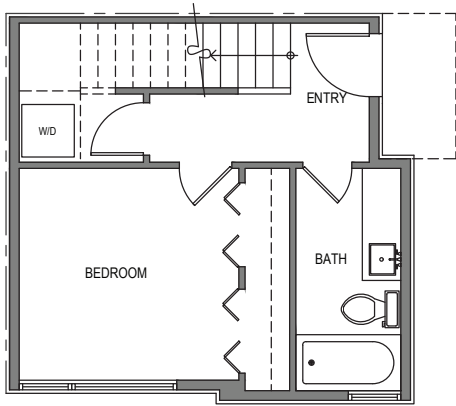

2326 D

Level 1

Level 2

Level 3

Rooftop

2324-2326 Yale Ave E, Seattle, WA 98102
 1,097 SF | 2 Beds | 1.75 Baths

Floor plans are provided for illustrative and general informational purposes only. In a continuing effort to improve our products and designs, final construction elevations, square footages, floor plan layouts and/or materials and colors may vary. Buyer to verify all information to their own satisfaction.