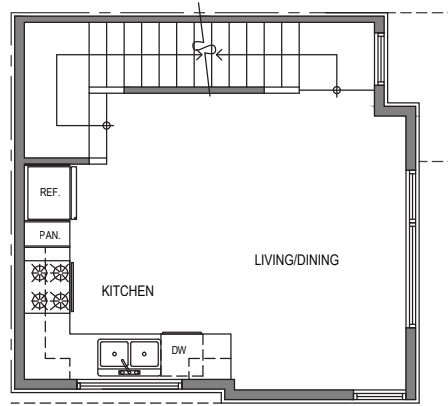

2326 D

Level 1

Level 2

Level 3

Rooftop

2324-2326 Yale Ave E, Seattle, WA 98102
 1,097 SF | 2 Beds | 1.75 Baths

Floor plans are provided for illustrative and general informational purposes only. In a continuing effort to improve our products and designs, final construction elevations, square footages, floor plan layouts and/or materials and colors may vary. Buyer to verify all information to their own satisfaction.