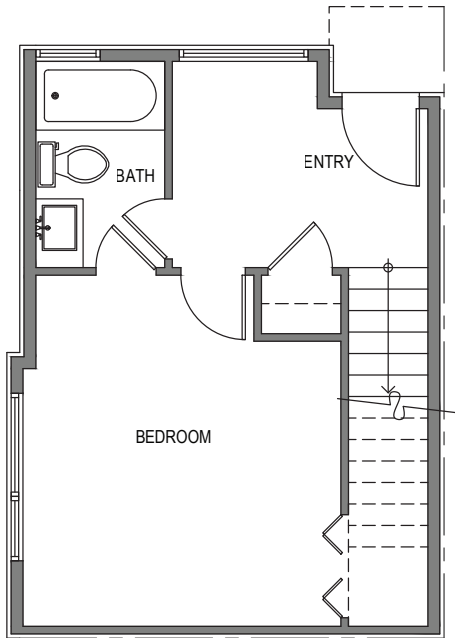

2324 B

Level 1

Level 2

Level 3

Rooftop

2324-2326 Yale Ave E, Seattle, WA 98102
 1,185 SF | 2 Beds | 1.75 Baths

Habitat for the Modern Life Form.

Floor plans are provided for illustrative and general informational purposes only. In a continuing effort to improve our products and designs, final construction elevations, square footages, floor plan layouts and/or materials and colors may vary. Buyer to verify all information to their own satisfaction.