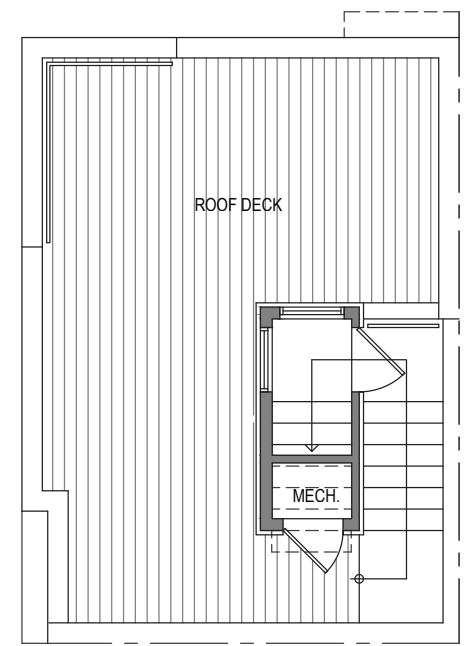

2324 B

Level 1

Level 2

Level 3

Rooftop

2324-2326 Yale Ave E, Seattle, WA 98102
 1,185 SF | 2 Beds | 1.75 Baths

Habitat for the Modern Life Form.

Floor plans are provided for illustrative and general informational purposes only. In a continuing effort to improve our products and designs, final construction elevations, square footages, floor plan layouts and/or materials and colors may vary. Buyer to verify all information to their own satisfaction.