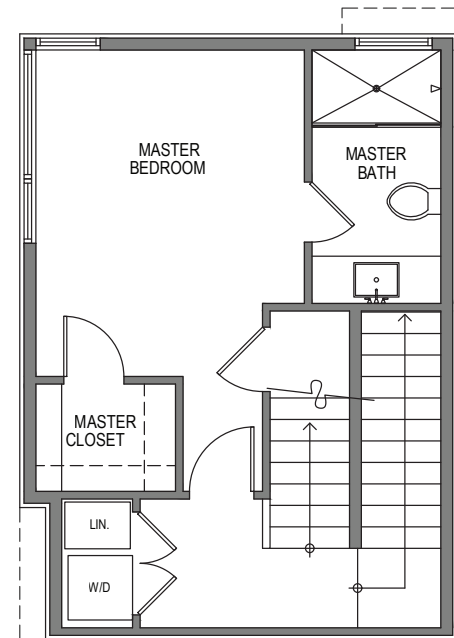

2324 B

Level 1

Level 2

Level 3

Rooftop

2324-2326 Yale Ave E, Seattle, WA 98102
 1,185 SF | 2 Beds | 1.75 Baths

Habitat for the Modern Life Form.

Floor plans are provided for illustrative and general informational purposes only. In a continuing effort to improve our products and designs, final construction elevations, square footages, floor plan layouts and/or materials and colors may vary. Buyer to verify all information to their own satisfaction.