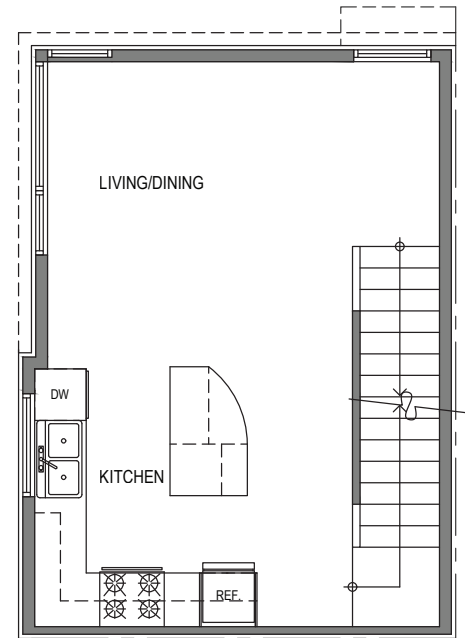

2324 B

Level 1

Level 2

Level 3

Rooftop

2324-2326 Yale Ave E, Seattle, WA 98102
 1,185 SF | 2 Beds | 1.75 Baths

Habitat for the Modern Life Form.

Floor plans are provided for illustrative and general informational purposes only. In a continuing effort to improve our products and designs, final construction elevations, square footages, floor plan layouts and/or materials and colors may vary. Buyer to verify all information to their own satisfaction.