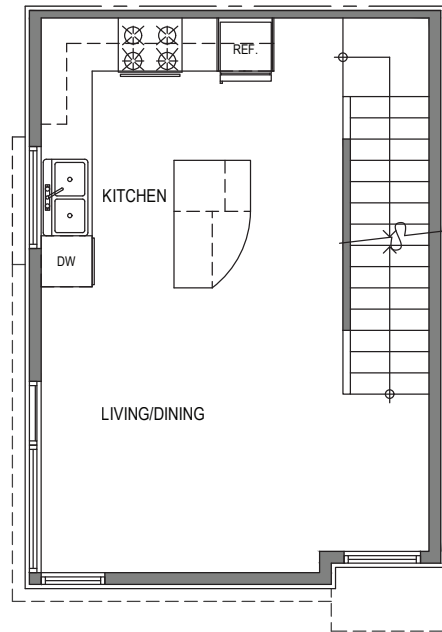

2324 A

Level 1

Level 2

Level 3

Rooftop

2324-2326 Yale Ave E, Seattle, WA 98102
1,176 SF | 2 Beds | 1.75