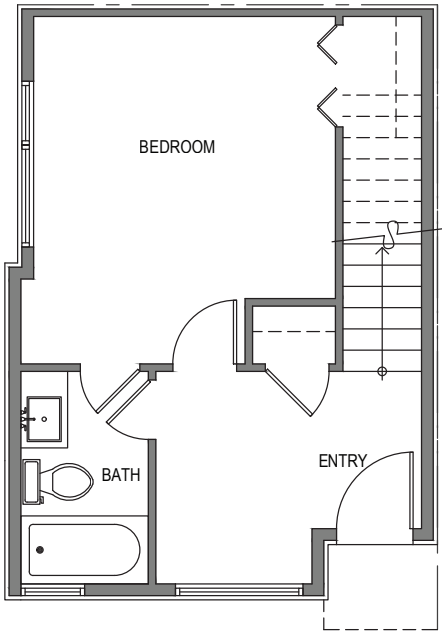

2324 A

Level 1

Level 2

Level 3

Rooftop

2324-2326 Yale Ave E, Seattle, WA 98102
1,176 SF | 2 Beds | 1.75