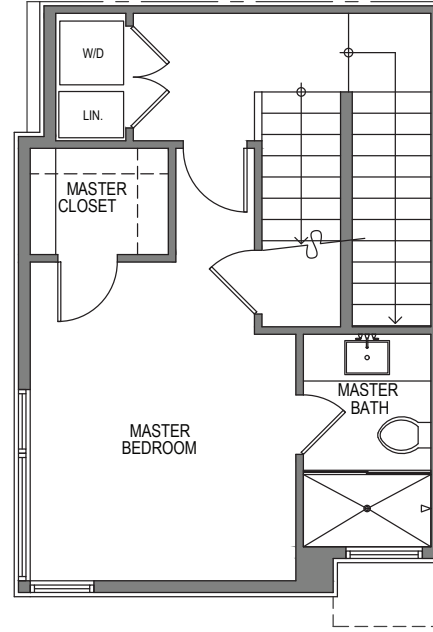

2324 A

Level 1

Level 2

Level 3

Rooftop

2324-2326 Yale Ave E, Seattle, WA 98102
1,176 SF | 2 Beds | 1.75