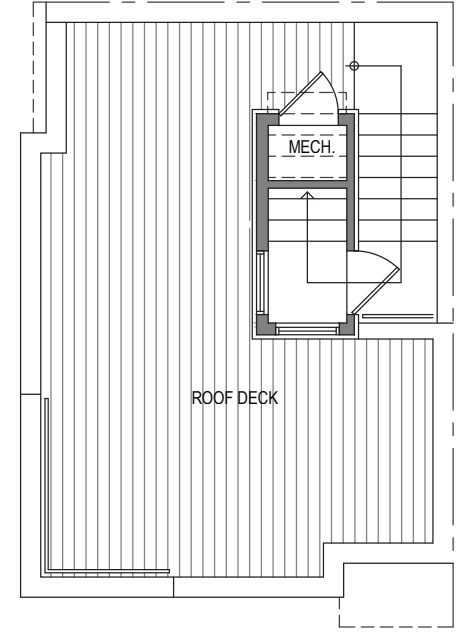

2324 A

Level 1

Level 2

Level 3

Rooftop

2324-2326 Yale Ave E, Seattle, WA 98102
1,176 SF | 2 Beds | 1.75