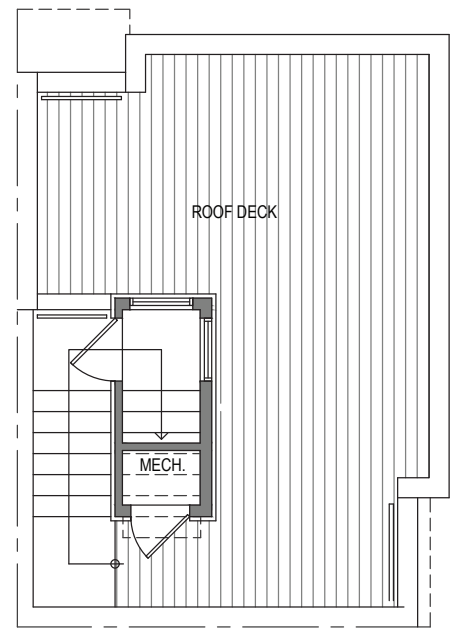

2324 D

Level 1

Level 2

Level 3

Rooftop

2324-2326 Yale Ave E, Seattle, WA 98102
 1,183 SF | 2 Beds | 1.75 Baths

Floor plans are provided for illustrative and general informational purposes only. In a continuing effort to improve our products and designs, final construction elevations, square footages, floor plan layouts and/or materials and colors may vary. Buyer to verify all information to their own satisfaction.