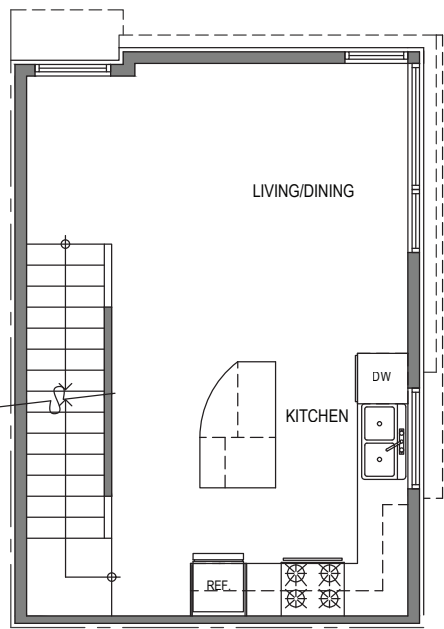

2324 D

Level 1

Level 2

Level 3

Rooftop

2324-2326 Yale Ave E, Seattle, WA 98102
 1,183 SF | 2 Beds | 1.75 Baths

Floor plans are provided for illustrative and general informational purposes only. In a continuing effort to improve our products and designs, final construction elevations, square footages, floor plan layouts and/or materials and colors may vary. Buyer to verify all information to their own satisfaction.