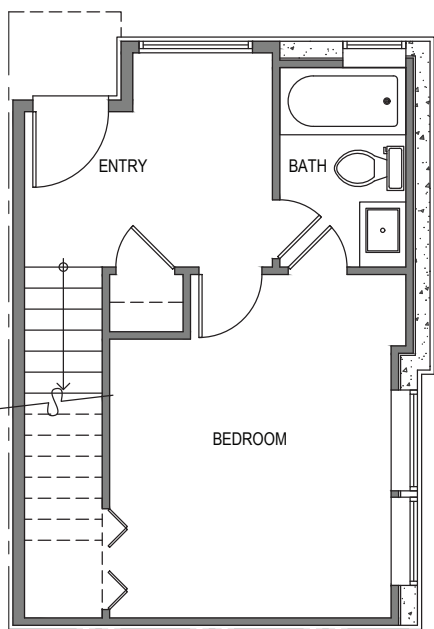

2324 D

Level 1

Level 2

Level 3

Rooftop

2324-2326 Yale Ave E, Seattle, WA 98102
 1,183 SF | 2 Beds | 1.75 Baths

Floor plans are provided for illustrative and general informational purposes only. In a continuing effort to improve our products and designs, final construction elevations, square footages, floor plan layouts and/or materials and colors may vary. Buyer to verify all information to their own satisfaction.