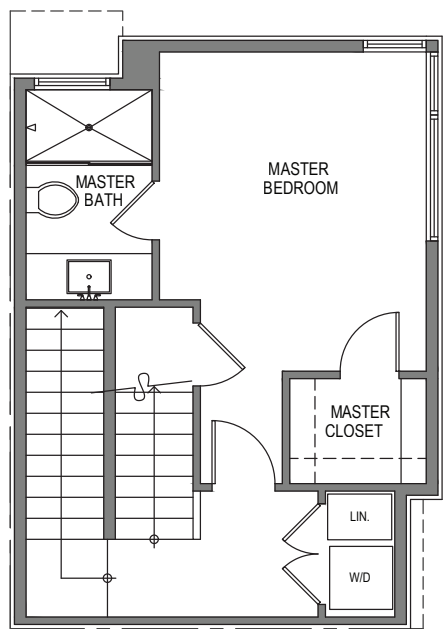

2324 D

Level 1

Level 2

Level 3

Rooftop

2324-2326 Yale Ave E, Seattle, WA 98102
 1,183 SF | 2 Beds | 1.75 Baths

Floor plans are provided for illustrative and general informational purposes only. In a continuing effort to improve our products and designs, final construction elevations, square footages, floor plan layouts and/or materials and colors may vary. Buyer to verify all information to their own satisfaction.