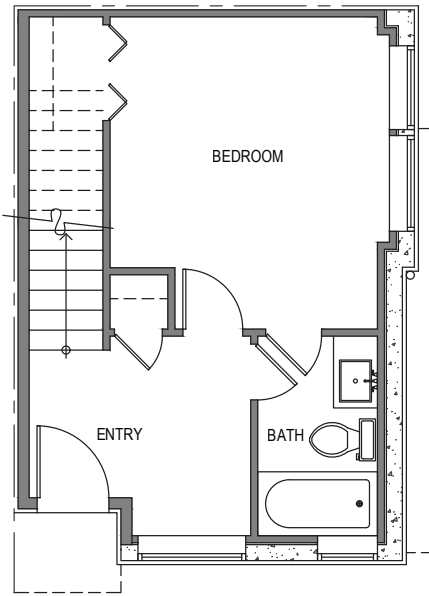

2324 C

Level 1

Level 2

Level 3

Rooftop

2324-2326 Yale Ave E, Seattle, WA 98102
1,183 SF | 2 Beds | 1.75 Baths

Floor plans are provided for illustrative and general informational purposes only. In a continuing effort to improve our products and designs, final construction elevations, square footages, floor plan layouts and/or materials and colors may vary. Buyer to verify all information to their own satisfaction.

Habitat for the Modern Life Form.