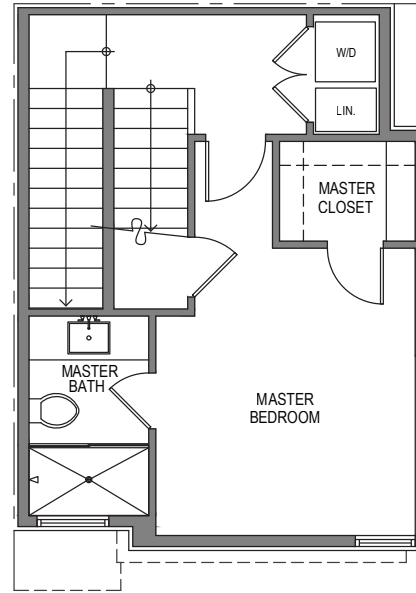

2324 C

Level 1

Level 2

Level 3

Rooftop

2324-2326 Yale Ave E, Seattle, WA 98102
1,183 SF | 2 Beds | 1.75 Baths

Floor plans are provided for illustrative and general informational purposes only. In a continuing effort to improve our products and designs, final construction elevations, square footages, floor plan layouts and/or materials and colors may vary. Buyer to verify all information to their own satisfaction.

Habitat for the Modern Life Form.