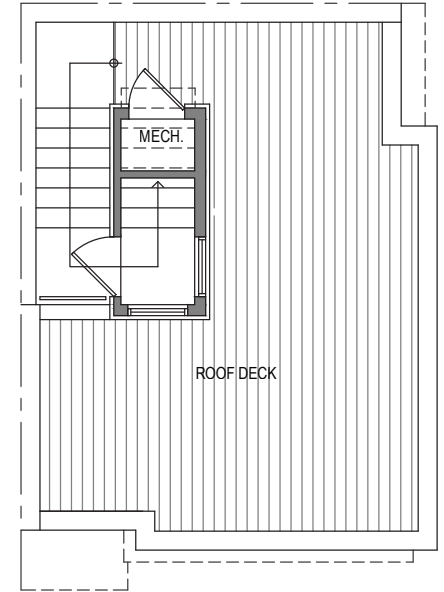

2324 C

Level 1

Level 2

Level 3

Rooftop

2324-2326 Yale Ave E, Seattle, WA 98102
1,183 SF | 2 Beds | 1.75 Baths

Floor plans are provided for illustrative and general informational purposes only. In a continuing effort to improve our products and designs, final construction elevations, square footages, floor plan layouts and/or materials and colors may vary. Buyer to verify all information to their own satisfaction.

Habitat for the Modern Life Form.