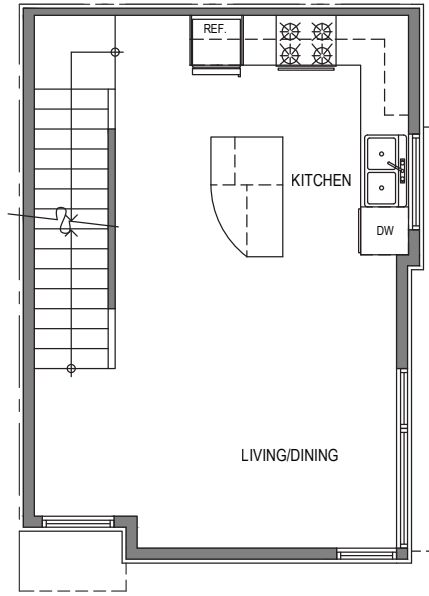

2324 C

Level 1

Level 2

Level 3

Rooftop

2324-2326 Yale Ave E, Seattle, WA 98102
1,183 SF | 2 Beds | 1.75 Baths

Floor plans are provided for illustrative and general informational purposes only. In a continuing effort to improve our products and designs, final construction elevations, square footages, floor plan layouts and/or materials and colors may vary. Buyer to verify all information to their own satisfaction.

Habitat for the Modern Life Form.