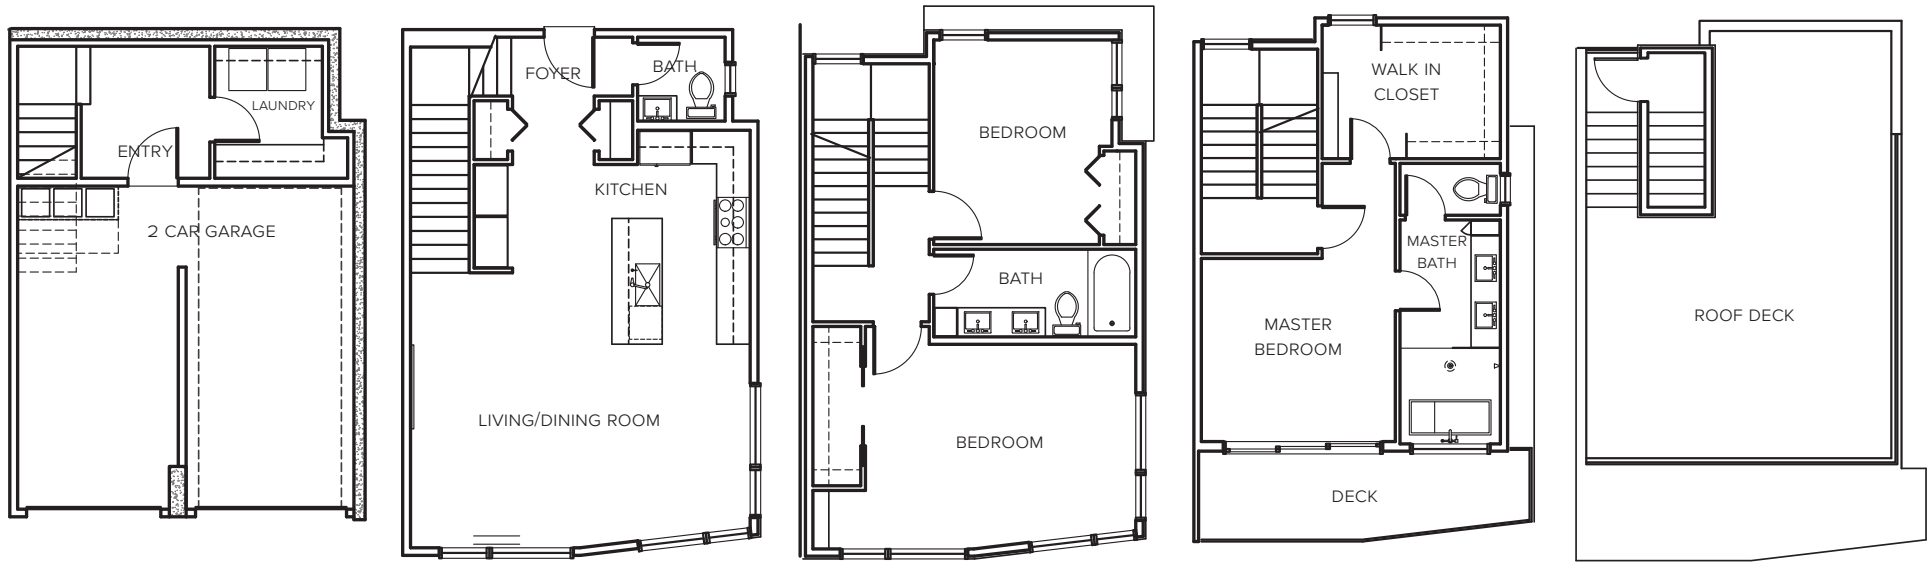

1518D

Level 1

Level 2

Level 3

Level 4

Roof Deck

1518D 5th Ave N. Seattle 98109
 2131 SF | 3 Beds | 2.5 Baths | 2 Car Garage

Floor plans are provided for illustrative and general informational purposes only. In a continuing effort to improve our products and designs, final construction elevations, square footages, floor plan layouts and/or materials and colors may vary. Buyer to verify all information to their own satisfaction.