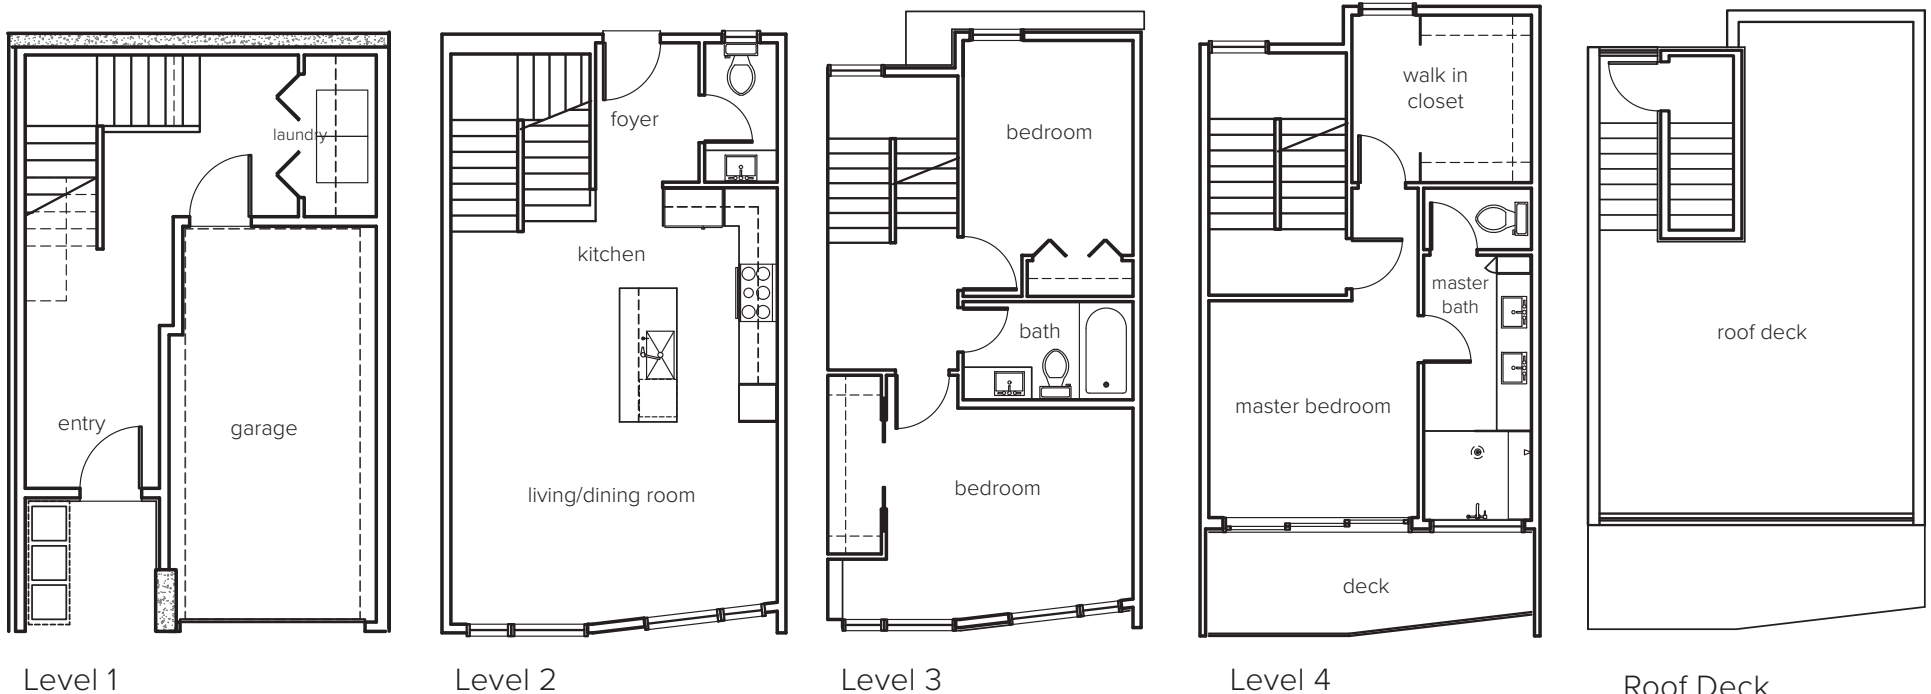

1518B

1518 5th Ave N. Seattle 98109  
 1996 SF | 3 Beds | 2.5 Baths | Garage

Floor plans are provided for illustrative and general informational purposes only. In a continuing effort to improve our products and designs, final construction elevations, square footages, floor plan layouts and/or materials and colors may vary. Buyer to verify all information to their own satisfaction.