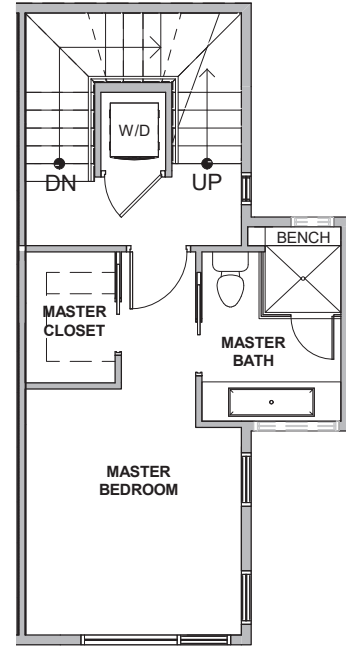

Level 1

Level 2

Level 3

Level 4

216 B 10th Ave E Seattle, WA 98102
1243 sf | 2 Beds | 1.75 Baths

Floor plans are provided for illustrative and general informational purposes only. In a continuing effort to improve our products and designs, final construction elevations, square footages, floor plan layouts and/or materials and colors may vary. Buyer to verify all information to their own satisfaction.