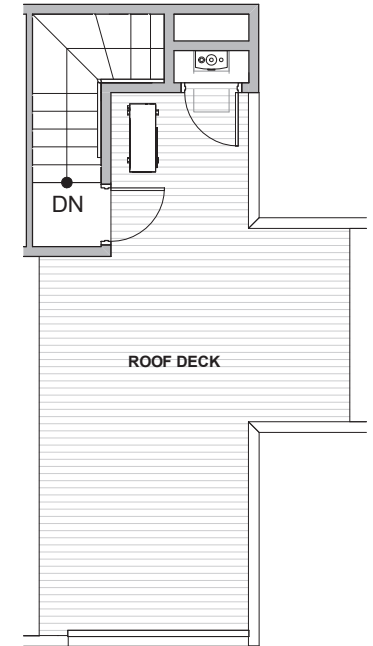

Level 1

Level 2

Level 3

Level 4

216 B 10th Ave E Seattle, WA 98102
1243 sf | 2 Beds | 1.75 Baths

Floor plans are provided for illustrative and general informational purposes only. In a continuing effort to improve our products and designs, final construction elevations, square footages, floor plan layouts and/or materials and colors may vary. Buyer to verify all information to their own satisfaction.