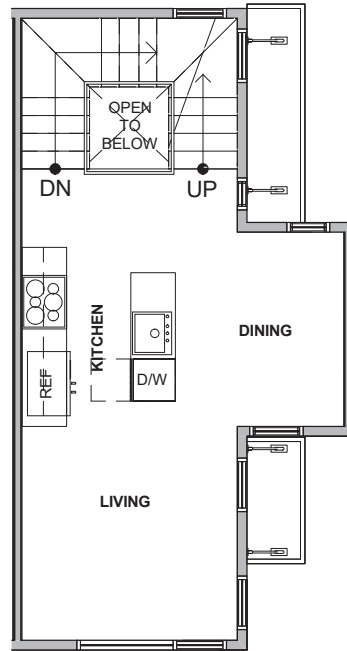

Level 1

Level 2

Level 3

Level 4

216 B 10th Ave E Seattle, WA 98102
1243 sf | 2 Beds | 1.75 Baths

Floor plans are provided for illustrative and general informational purposes only. In a continuing effort to improve our products and designs, final construction elevations, square footages, floor plan layouts and/or materials and colors may vary. Buyer to verify all information to their own satisfaction.