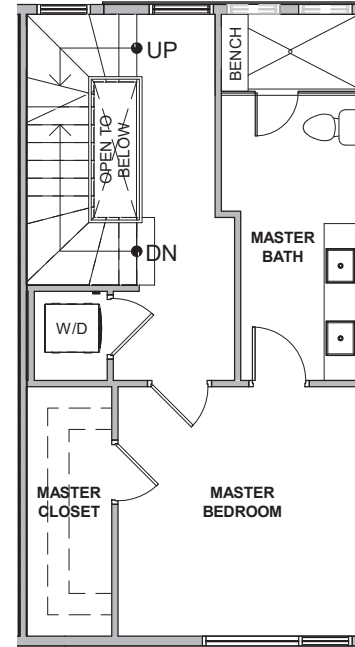

216 F

Level 1

Level 2

Level 3

Level 4

216 F 10th Ave E Seattle, WA 98102
 1416 sf | 2 beds | 2.25 baths | rooftop deck

Habitat for the Modern Life Form.