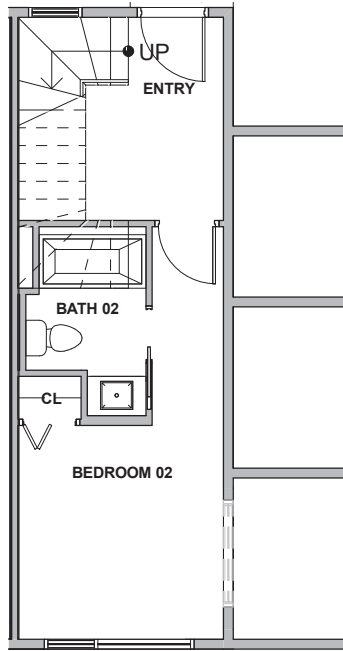

216 F

Level 1

Level 2

Level 3

Level 4

216 F 10th Ave E Seattle, WA 98102
 1416 sf | 2 beds | 2.25 baths | rooftop deck

Habitat for the Modern Life Form.