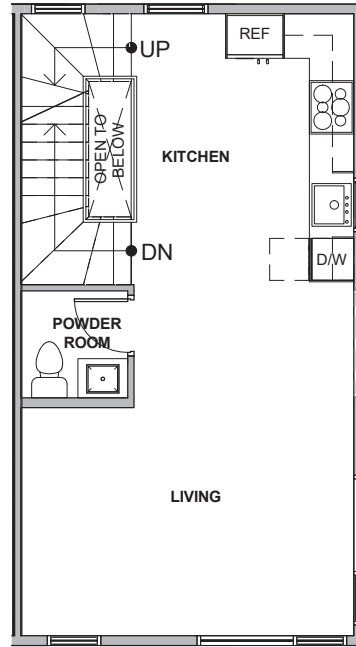

216 F

Level 1

Level 2

Level 3

Level 4

216 F 10th Ave E Seattle, WA 98102
 1416 sf | 2 beds | 2.25 baths | rooftop deck

Habitat for the Modern Life Form.