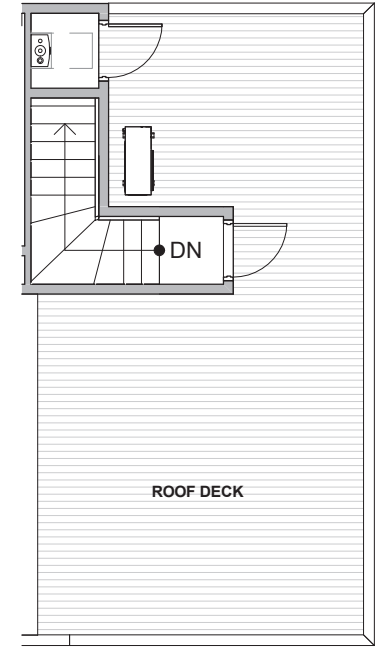

216 F

Level 1

Level 2

Level 3

Level 4

216 F 10th Ave E Seattle, WA 98102
 1416 sf | 2 beds | 2.25 baths | rooftop deck

Habitat for the Modern Life Form.