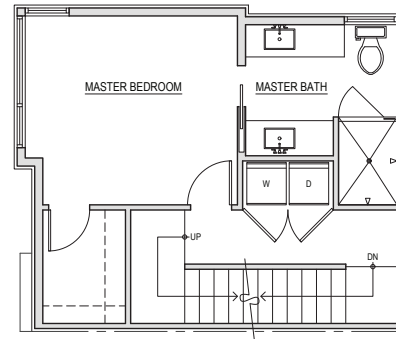

2326 C

Level 1

Level 2

Level 3

Rooftop

2324-2326 Yale Ave E, Seattle, WA 98102
1,235 SF | 2 Beds | 1.75 Baths

 Floor plans are provided for illustrative and general informational purposes only. In a continuing effort to improve our products and designs, final construction elevations, square footages, floor plan layouts and/or materials and colors may vary. Buyer to verify all information to their own satisfaction.

Habitat for the Modern Life Form.