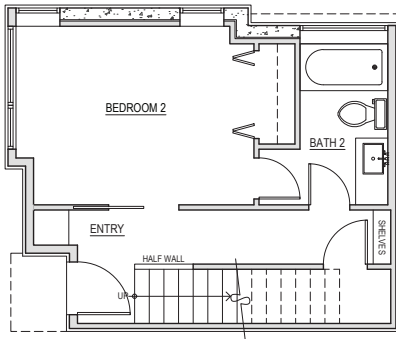

2326 C

Level 1

Level 2

Level 3

Rooftop

2324-2326 Yale Ave E, Seattle, WA 98102
1,235 SF | 2 Beds | 1.75 Baths

 Floor plans are provided for illustrative and general informational purposes only. In a continuing effort to improve our products and designs, final construction elevations, square footages, floor plan layouts and/or materials and colors may vary. Buyer to verify all information to their own satisfaction.

Habitat for the Modern Life Form.