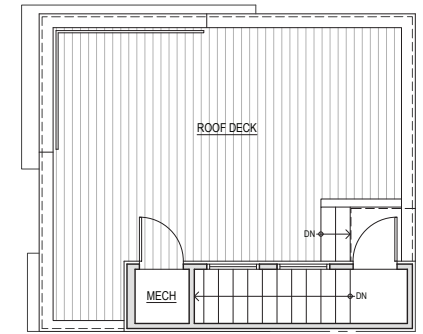

2326 C

Level 1

Level 2

Level 3

Rooftop

2324-2326 Yale Ave E, Seattle, WA 98102
1,235 SF | 2 Beds | 1.75 Baths

 Floor plans are provided for illustrative and general informational purposes only. In a continuing effort to improve our products and designs, final construction elevations, square footages, floor plan layouts and/or materials and colors may vary. Buyer to verify all information to their own satisfaction.