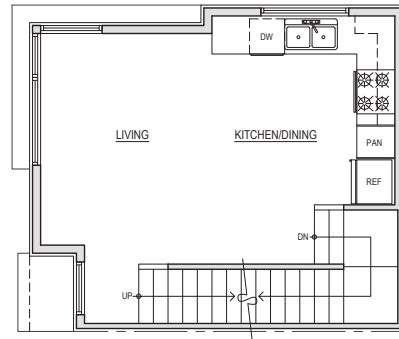

2326 C

Level 1

Level 2

Level 3

Rooftop

2324-2326 Yale Ave E, Seattle, WA 98102
1,235 SF | 2 Beds | 1.75 Baths

 Floor plans are provided for illustrative and general informational purposes only. In a continuing effort to improve our products and designs, final construction elevations, square footages, floor plan layouts and/or materials and colors may vary. Buyer to verify all information to their own satisfaction.

Habitat for the Modern Life Form.